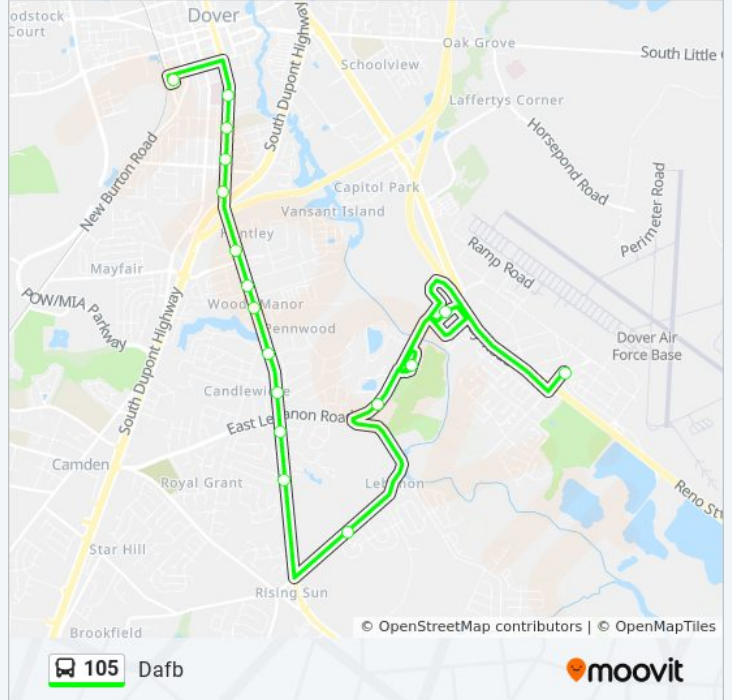

105

Dafb

Get The App

The 105 bus line (Dafb) has 2 routes. For regular weekdays, their operation hours are:

(1) Dafb: 6:00 AM - 9:00 PM (2) Dover Transit Center: 5:57 AM - 9:25 PM

Use the Moovit App to find the closest 105 bus station near you and find out when is the next 105 bus arriving.

Direction: Dafb

17 stops

[VIEW LINE SCHEDULE](#)

Dover Transit Center

State St & Kent General Hos

State St & Gooden Ave

State St & Op Ymca

State St & Capitol Cleaners

Del Rt 10 @ Liberto Ind Park

Gateway South & Dollar General

Pine Cabin Rd & Op Generals Grn Apt

Dover Air Base Visitor Ctr

105 bus Time Schedule

Dafb Route Timetable:

Sunday	Not Operational
Monday	6:00 AM - 9:00 PM
Tuesday	6:00 AM - 9:00 PM
Wednesday	6:00 AM - 9:00 PM
Thursday	6:00 AM - 9:00 PM
Friday	6:00 AM - 9:00 PM
Saturday	9:00 AM - 5:00 PM

105 bus Info**Direction:** Dafb**Stops:** 17**Trip Duration:** 24 min**Line Summary:**

Direction: Dover Transit Center

16 stops

[VIEW LINE SCHEDULE](#)

- Dover Air Base Visitor Ctr
- Pine Cabin Rd & Op Generals Grn Apt
- Gateway South & Dollar General
- Del Rt 10 @ Wawa
- Fz: Op Eagle Meadows
- State St @ Becky Ln
- State St @ Richardson Ln
- State St & Emerson Dr
- State St & Lakeland Ave
- State St & Highview Av
- State St & Huntley Cir
- State St & Capitol Cleaners
- State St & Ymca
- State St & Pine St
- State St & Scull Tr
- Dover Transit Center