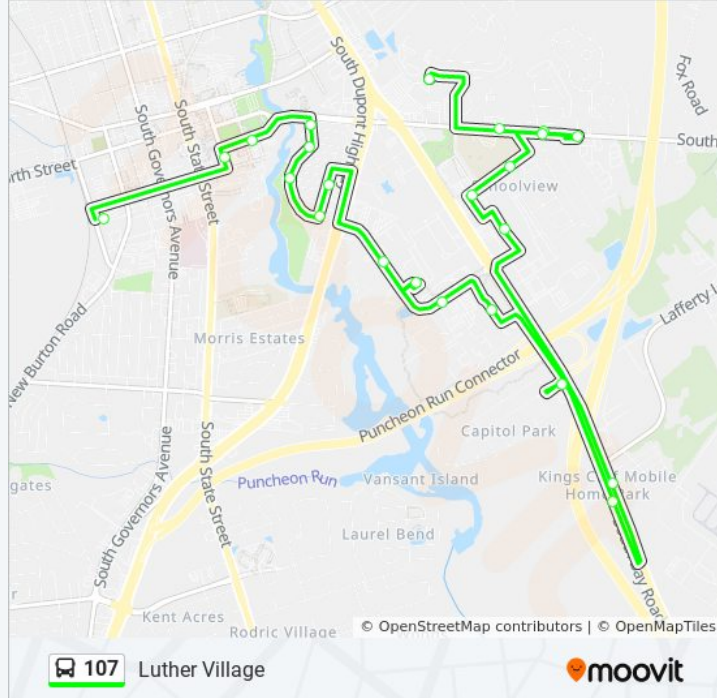

Dover Transit Center

Get The App

The 107 bus line (Dover Transit Center) has 2 routes. For regular weekdays, their operation hours are:

(1) Dover Transit Center: 5:57 AM - 8:57 PM(2) Luther Village: 6:30 AM - 9:30 PM

107 bus Info

Direction: Dover Transit Center

Stops: 20

Trip Duration: 25 min

Line Summary:

Direction: Luther Village

23 stops

[VIEW LINE SCHEDULE](#)

107 bus Info

Direction: Luther Village

Stops: 23

Trip Duration: 26 min

Line Summary:

S Little Crk Rd & Roberta Av

S Little Crk Rd & Tudor Ind Park

Slittle Crk Rd & Moriarty St

S Little Crk Rd & Cntry Village Ap

Babb Drive & Luther Village

107 bus time schedules and route maps are available in an offline PDF at moovitapp.com. Use the [Moovit App](#) to see live bus times, train schedule or subway schedule, and step-by-step directions for all public transit in Delaware.