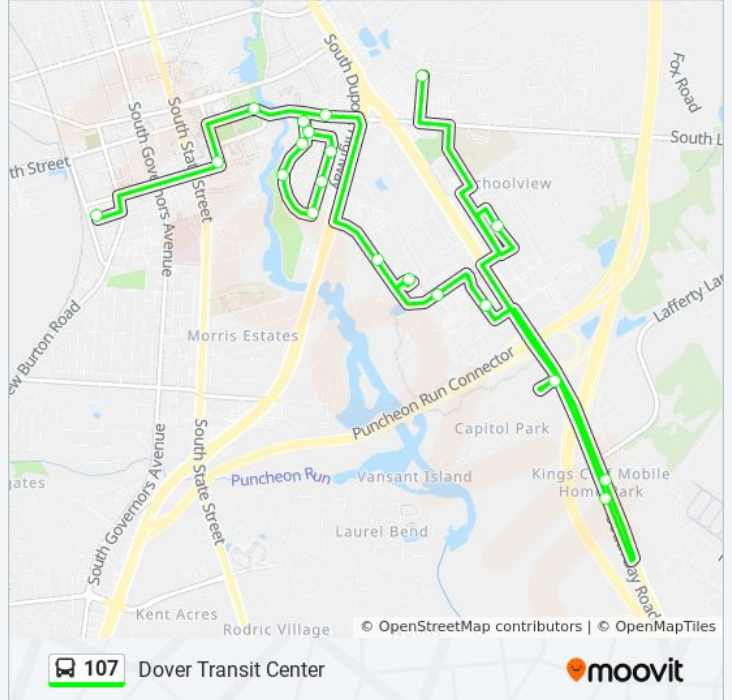

Dover Transit Center

Get The App

The 107 bus line (Dover Transit Center) has 2 routes. For regular weekdays, their operation hours are:

(1) Dover Transit Center: 5:57 AM - 8:57 PM(2) Luther Village: 6:30 AM - 9:30 PM

Use the Moovit App to find the closest 107 bus station near you and find out when is the next 107 bus arriving.

Direction: Dover Transit Center

20 stops

[VIEW LINE SCHEDULE](#)

- Babb Drive & Luther Village
- Bay Rd & Blue Hen Mall
- President Dr @ Bay Rd
- Bay Rd & Imperial Sc
- Bay Rd & Kings Cliff Tp
- Danner Campus Op Deldot Admin Emp
- Transportation Cir Op Dmv Admin Bld
- Dtc Admin Bldg on Site
- Public Safety Blvd @ Central Dist
- M L King Blvd @ Courtside Apts
- River Rd & Family Ct
- River Rd & Kent St
- River Rd & Op Sussex Ave
- New Castle Ave & River Rd
- New Castle Ave & Op Sussex Ave
- New Castle Ave Op Kent Ave
- New Castle Ave Op Family Court Bldg
- Duke Of York St @ Legislative Av
- Federal St @ Water St Ib
- Dover Transit Center

107 bus Info

Direction: Dover Transit Center

Stops: 20

Trip Duration: 25 min

Line Summary:

Direction: Luther Village

23 stops

[VIEW LINE SCHEDULE](#)

107 bus Info

Direction: Luther Village

Stops: 23

Trip Duration: 26 min

Line Summary:

S Little Crk Rd & Roberta Av

S Little Crk Rd & Tudor Ind Park

Slittle Crk Rd & Moriarty St