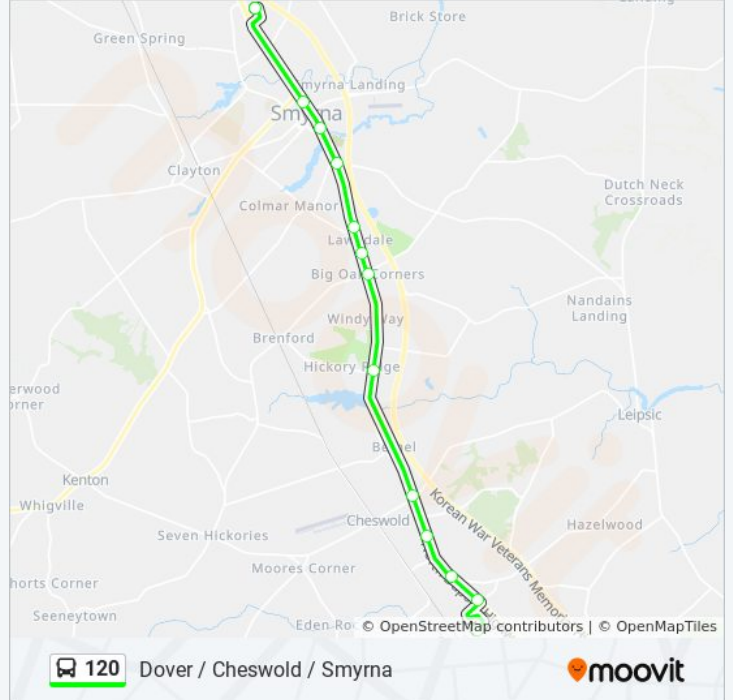

120 bus Info

Direction: Scarborough P & R

Stops: 12

Trip Duration: 21 min

Line Summary:

Direction: Smyrna P&R

13 stops

[VIEW LINE SCHEDULE](#)

- Scarborough Rd P&R
- Us Rt13 & Denneys Rd
- Us Rt13 @ Marion Dr
- Us Rt13 Walmart Cheswold
- Us Rt13 & Fast Landing Rd
- Us Rt 13 @ Spring Meadows Dr
- Us Rt 13 @ Big Oak Rd
- Us Rt 13 @ Lawndale Rd
- Us Rt 13 @ Carter Rd
- Us Rt13 @ Smyrna Lepsic Rd
- Us Rt 13 @ Op Chestnut St
- Rt 13 @ Mt Vernon St - Nb
- Smyrna Rest Area @ P&R

120 bus Info

Direction: Smyrna P&R

Stops: 13

Trip Duration: 22 min

Line Summary:

120 bus time schedules and route maps are available in an offline PDF at moovitapp.com. Use the [Moovit App](#) to see live bus times, train schedule or subway schedule, and step-by-step directions for all public transit in Delaware.