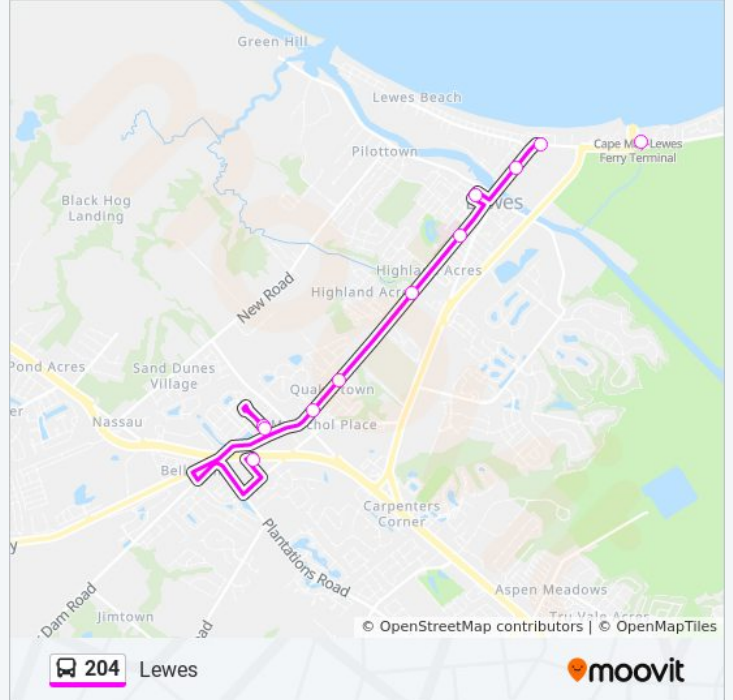

204 bus Info

Direction: Drba Ferry Terminal

Stops: 14

Trip Duration: 19 min

Line Summary:

Direction: Lewes Transit Ctr

13 stops

[VIEW LINE SCHEDULE](#)

- Drba Ferry Terminal
- Henlopen Dr @ Georgia Ave Wb
- Henlopen Dr & Dairy Queen
- Savannah Rd @ Daily Market
- Market St @ 2nd St
- Savannah Rd @ Beebe Hospital
- Savannah Rd @ Huling Cove
- Savannah Rd @ Sewell La
- Savannah Rd @ Covey Creek
- Savannah Rd @ Bayview Med Ctr
- N Vill Main Blvd @ E Austin St
- N Vill Main Blvd @ W Austin St
- Lewes Transit Center

204 bus Time Schedule

Lewes Transit Ctr Route Timetable:

Sunday	Not Operational
Monday	6:31 AM - 10:26 PM
Tuesday	6:31 AM - 10:26 PM
Wednesday	6:31 AM - 10:26 PM
Thursday	6:31 AM - 10:26 PM
Friday	6:31 AM - 10:26 PM
Saturday	6:31 AM - 10:26 PM

204 bus Info

Direction: Lewes Transit Ctr

Stops: 13

Trip Duration: 22 min

Line Summary:

204 bus time schedules and route maps are available in an offline PDF at moovitapp.com. Use the [Moovit App](#) to see live bus times, train schedule or subway schedule, and step-by-step directions for all public transit in Delaware.