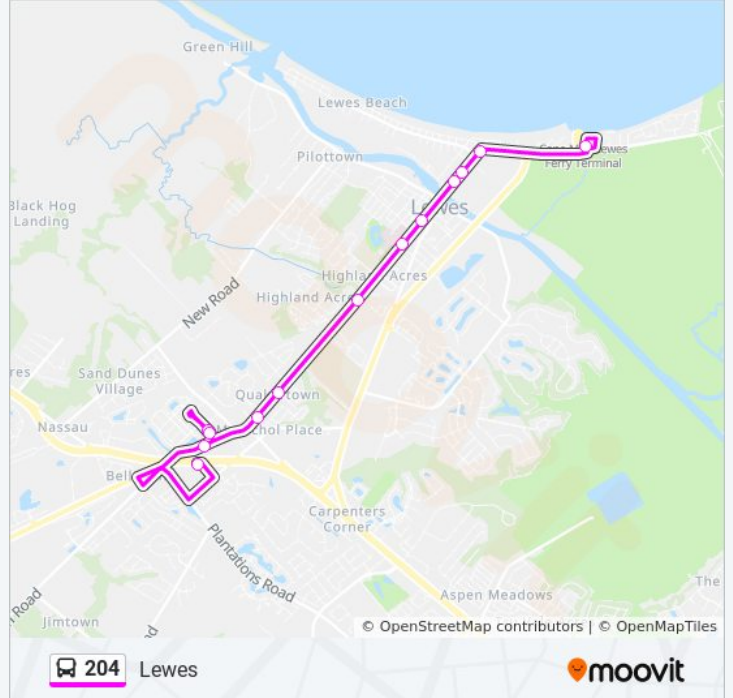

204 bus Info

Direction: Downtown Lewes

Stops: 13

Trip Duration: 15 min

Line Summary:

Direction: Drba Ferry Terminal

14 stops

[VIEW LINE SCHEDULE](#)

204 bus Time Schedule

Drba Ferry Terminal Route Timetable:

Sunday	Not Operational
Monday	6:05 AM - 8:35 PM
Tuesday	6:05 AM - 8:35 PM
Wednesday	6:05 AM - 8:35 PM
Thursday	6:05 AM - 8:35 PM
Friday	6:05 AM - 8:35 PM
Saturday	6:05 AM - 8:35 PM

204 bus Info

Direction: Drba Ferry Terminal

Stops: 14

Trip Duration: 19 min

Line Summary:

Direction: Lewes Transit Ctr

13 stops

[VIEW LINE SCHEDULE](#)

- Drba Ferry Terminal
- Henlopen Dr @ Georgia Ave Wb
- Henlopen Dr & Dairy Queen
- Savannah Rd @ Daily Market
- Market St @ 2nd St
- Savannah Rd @ Beebe Hospital
- Savannah Rd @ Huling Cove
- Savannah Rd @ Sewell La
- Savannah Rd @ Covey Creek
- Savannah Rd @ Bayview Med Ctr
- N Vill Main Blvd @ E Austin St
- N Vill Main Blvd @ W Austin St
- Lewes Transit Center