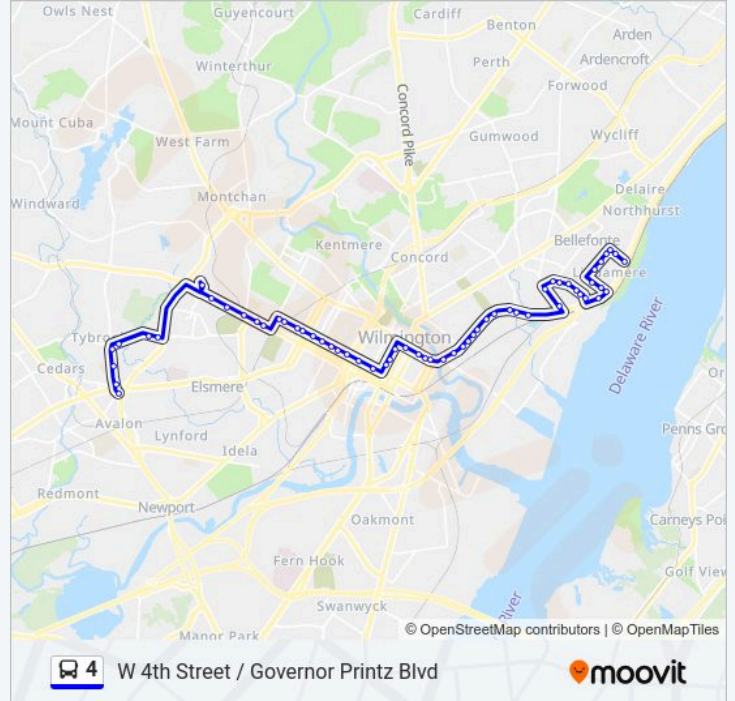

4 bus Info

Direction: Kynlyndrive

Stops: 60

Trip Duration: 48 min

Line Summary:

4th St @ Van Buren St

4th St & Monroe St

4th St @ Washington St

Northeast Blvd @ Heald St

Northeast Blvd @ Vandever Ave

Northeast Blvd @ 23rd St

Northeast Blvd @ 25th St

Northeast Blvd @ 27th St

Northeast Blvd @ 30th St

Northeast Blvd @ Op Eastlawn Ave

Gov Printz Blvd @ Op Del Olds

Gov Printz Blvd @ Op Lea Blvd

Gov Printz Blvd @ Op Paladin Dr

Edgemoor Rd @ Denny Rd

Edgemoor Rd @ Beekman Rd

Bradywine Blvd @ River Rd

Rysing Dr @ Op River Rd

Rysing Dr @ S Pennewell Dr

Rysing Dr @ Polk Rd

Rysing Dr @ Painter Dr

Rysing Dr @ Salisbury Dr

Gov Printz Blvd @ Haines Ave

Lore Ave @ Gov Printz Blvd

Lore Ave @ Op Channel Ave

Lore Ave @ Op Woodcroft Ave
 River Rd @ Op Rodman Ave
 River Rd & Op Marion Ave
 River Rd @ Kynlyn Dr
 River Rd @ Prospect Dr
 Prospect Dr @ Bldg 1258
 Kynlyn Dr @ Prospect Dr