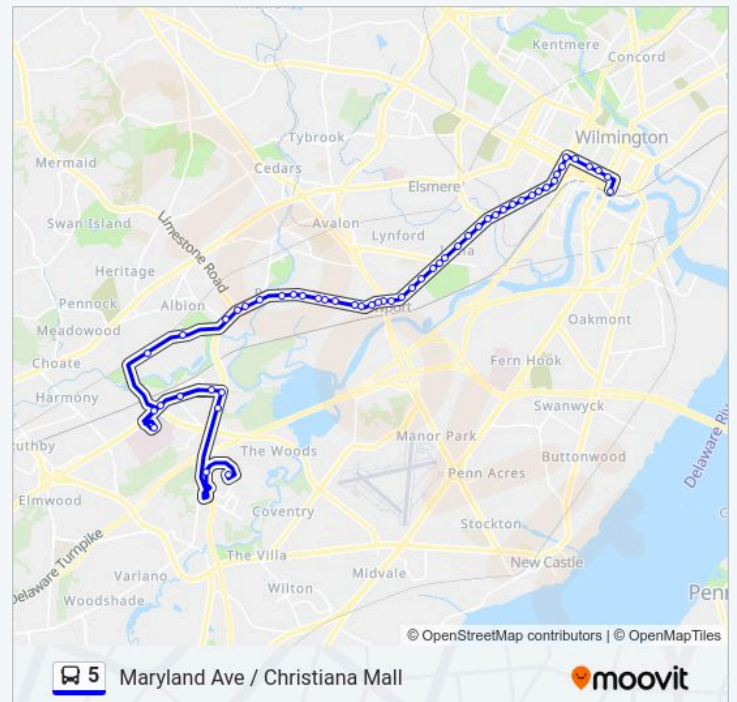

Maryland Ave @ Op Maple St

Adams St & 2nd St

4th St & Monroe St

4th St @ Washington St

4th St @ Orange St

Amtrak Station @ Front-French

Wilmington Tc (Inside)

Direction: Christiana Mall

Justis St @ Marshall St (Newport)

Del Rt 4 @ Ethan St

Del Rt 4 @ Market St

Del Rt 4 @ Gregg Ave

Del Rt 4 @ State St

Del Rt 4 @ Op Kentucky Ave

Del Rt 4 @ Hershey Run Dr

Thursday

Direction: Christiana Mall

Stops: 53

Trip Duration: 47 min

Line Summary:

Del Rt 4 @ Glenmore Dr E

Del Rt 4 @ Glenberne Dr

Del Rt 4 @ Rothwell Dr

Del Rt 4 @ W Redmont Dr

Main St @ Redwood Ave-Stanton

Main St @ Royal Ave-Stanton

De Rt 4 @ Argonne Ave

Del Rt 7 @ Telegraph Rd

Delaware Park @ Opp Stables

Casino at Delaware Park

De Rt 4 @ Fairplay Station

Christiana Hospital (Parking Garage)