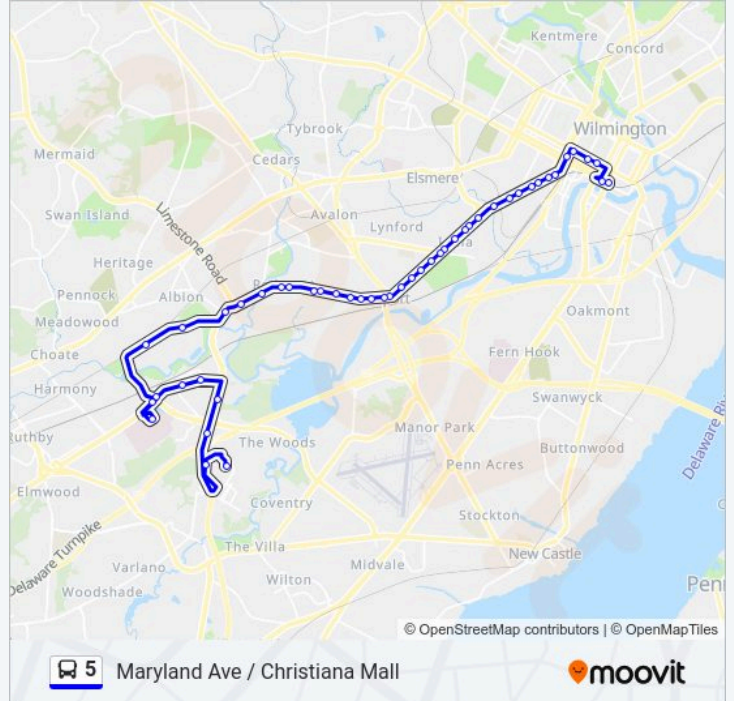

5 bus Info

Direction: Wilm Transit Ctr

Stops: 47

Trip Duration: 45 min

Line Summary:

Market St @ Mary St-Newport

Market St @ Marshall St-Newport

Market St @ Walnut St-Newport

Maryland Ave @ Valley Rd

Maryland Ave @ Ashley Place

Maryland Ave @ Germay Dr

Maryland Ave @ Canby Park Shopping Center Entrance

Maryland Ave @ Latimer Pl

Maryland Ave @ 5th Av

Maryland Ave @ Stroud St

Maryland Ave @ Beech St

Maryland Ave @ Op Maple St

Adams St & 2nd St

4th St & Monroe St

4th St @ Washington St

4th St @ Orange St

Amtrak Station @ Front-French

Wilmington Tc (Inside)

Direction: Christiana Mall

Main St @ Redwood Ave-Stanton

Main St @ Royal Ave-Stanton

De Rt 4 @ Argonne Ave

Del Rt 7 @ Telegraph Rd

Delaware Park @ Opp Stables

Casino at Delaware Park

De Rt 4 @ Fairplay Station

Christiana Hospital (Parking Garage)