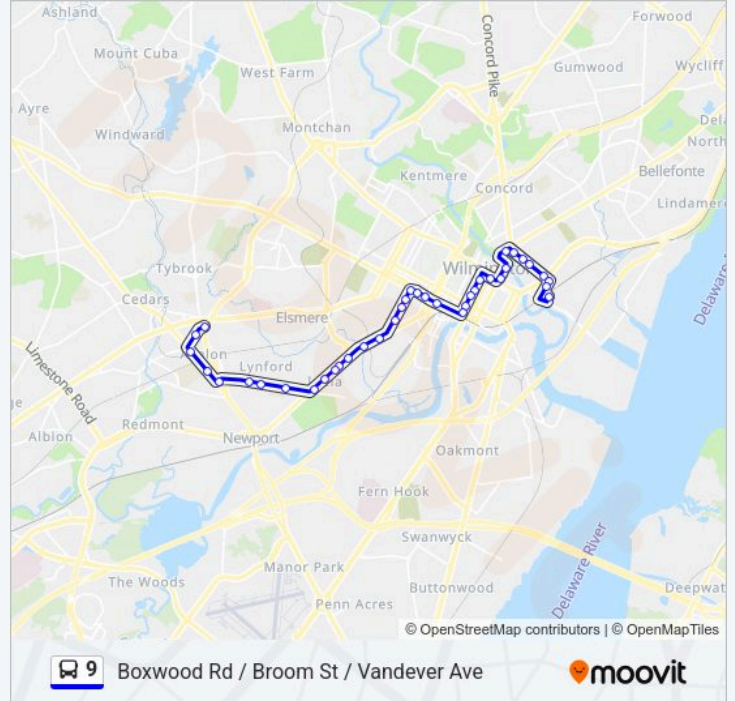

9 Line

Boxwood Rd / Broom St / Vandever Ave

Get The App

The 9 bus line (Boxwood Rd / Broom St / Vandever Ave) has 2 routes. For regular weekdays, their operation hours are: (1) Wilmington - Bowers & 12th Sts: 4:29 AM-11:00 PM(2) Prices Corner: 5:15 AM-10:17 PM Use the Moovit App to find the closest 9 bus station near you and find out when is the next 9 bus arriving.

9 bus Info

Direction: Wilmington - Bowers & 12th Sts

Stops: 38

Trip Duration: 42 min

Line Summary:

M L King Blvd @ Monroe St

Orange St @ 2nd St

Orange St @ 4th St

Vandever Ave @ Jessup St

Vandever Ave @ Spruce St

Vandever Ave @ Thatcher St

Claymont St @ Vandever Av

Claymont St @ 15th St

Howard Young Correctional Inst

Direction: Prices Corner

42 stops

[VIEW LINE SCHEDULE](#)

Howard Young Correctional Inst

Claymont St @ 15th St

Claymont St @ Vandever Ave

Vandever Ave @ Thatcher St

Vandever Ave @ Church St

Vandever Ave @ Spruce St

Vandever Ave @ Carter St