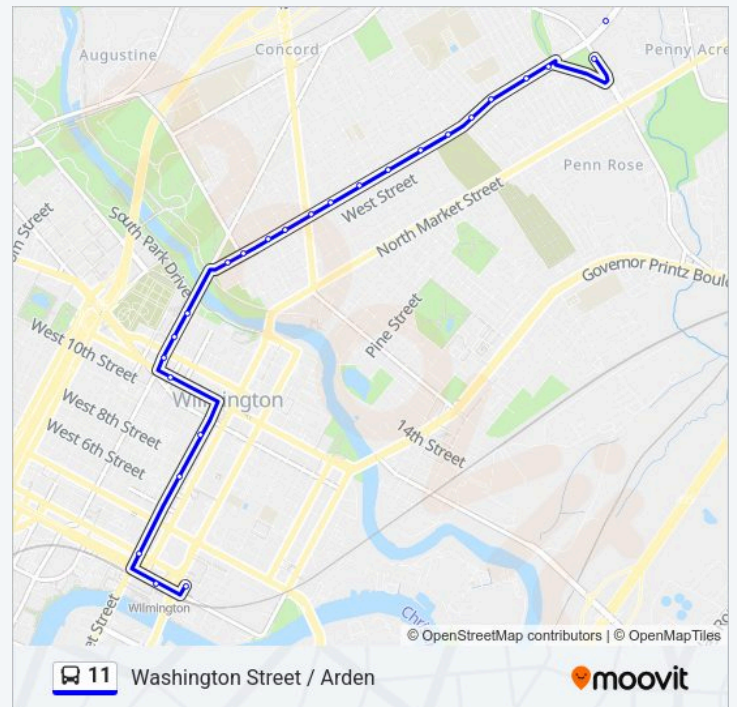

Direction: Washington St & Lea Blvd

24 stops

[VIEW LINE SCHEDULE](#)

Wilmington Tc (Inside)

2nd St @ French St

2nd St @ King St

2nd St @ Orange St

Orange St @ 4th St

Marsh Rd @ Bellevue Park Sb

Washington St @ Brighton Rd

Washington St @ Op Wyndham Rd

Washington St @ Carr Rd

Washington St @ Shipley Rd

Washington St @ Milton Dr

Washington St @ Hawthorne Dr

Lea Blvd @ Op Ruskin Rd

Washington St @ Matson Run Pkwy

Washington St @ 38th St

Washington St @ 36th St

Washington St @ 34th St

Saturday

7:28 AM-8:54 PM

Sunday

Not Operational

11 bus Info

Direction: Wilm Transit Ctr

Stops: 55

Trip Duration: 27 min

Line Summary:

Washington St @ 32nd St

Washington St @ 30th St

Washington St @ 28th St