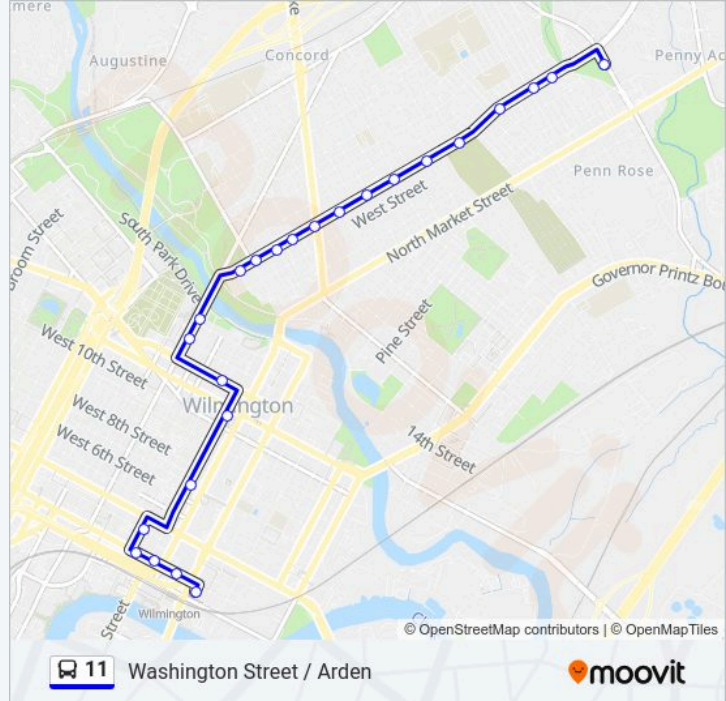

Direction: Washington St & Lea Blvd

24 stops

[VIEW LINE SCHEDULE](#)

Wilmington Tc (Inside)

2nd St @ French St

2nd St @ King St

2nd St @ Orange St

Orange St @ 4th St

11 bus Info

Direction: Washington St & Lea Blvd

Stops: 24

Trip Duration: 18 min

Line Summary:

Washington St @ 38th St

Washington St @ 39th St

Lea Blvd @ Op Ruskin Rd

Direction:

43 stops

[VIEW LINE SCHEDULE](#)

Wilmington Tc (Inside)

2nd St @ French St

2nd St @ King St

2nd St @ Orange St

Orange St @ 4th St

11 bus Info

Direction: Wilm Transit Ctr

Stops: 55

Trip Duration: 27 min

Line Summary:

Washington St @ 32nd St

Washington St @ 30th St

Washington St @ 28th St