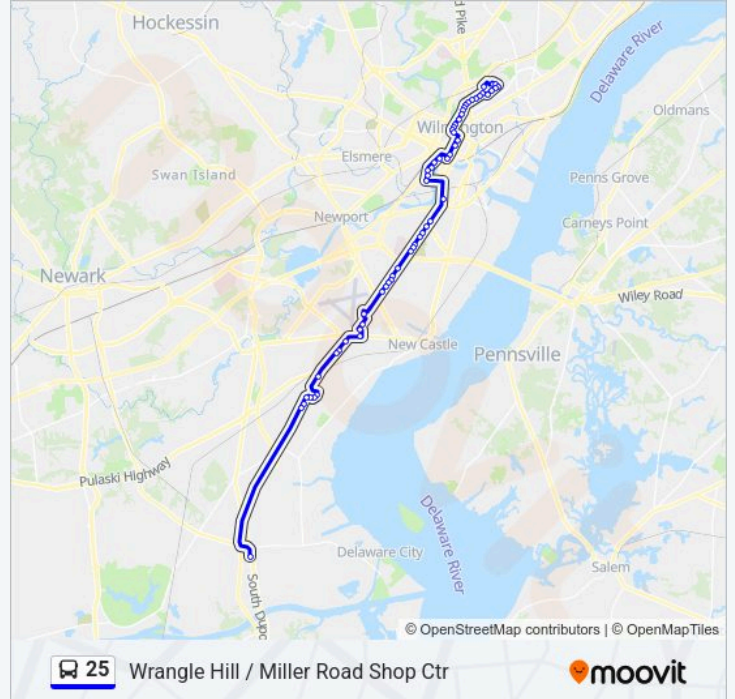

Sunset Blvd @ Arbys Rest

Traders La @ Opp Bjs

Frenchtown Rd @ Farmers Mkt Ent

Dupont Hwy @ Op Quigley Blvd

Dupont Hwy @ 5th Ave

Dupont Hwy @ 3rd St

Dupont Hwy @ Op Llangollen Blvd

Mendell Pl @ Saienni Blvd

Saienni Blvd @ Op Maple Ct Apts

Saienni Blvd @ Dupont Hwy

Dupont Hwy @ Mallard Pointe

Dupont Hwy @ Buena Vista Dr

Dupont Hwy & Vinway Rd

Wrangle Hill Park & Ride

**Direction: Miller Rd Shop Ctr**

60 stops

[VIEW LINE SCHEDULE](#)

Wrangle Hill Park & Ride

Hamburg Rd @ Outside Tybouts Corner P&P

Amazon (Ilg1) Op Bldg

Dupont Hwy @ Op Vinway Rd

Dupont Hwy @ Heddington Dr

Saienni Blvd @ Dupont Hwy

Saienni Blvd @ Essex Court

**25 bus Info**

**Direction:** Miller Rd Shop Ctr

**Stops:** 60

**Trip Duration:** 50 min

**Line Summary:**

Dupont Hwy @ Op Grtr Wilm Airport

Dupont Hwy @ Penn Mart Shop Ctr

Dupont Hwy @ Lincoln Ave