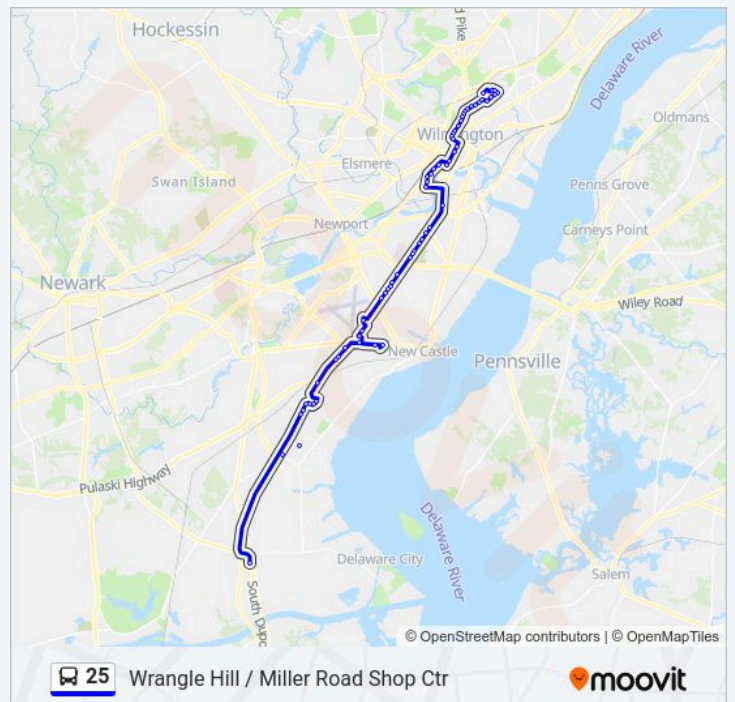

**25 bus Info**

**Direction:** Miller Rd Shop Ctr

**Stops:** 60

**Trip Duration:** 50 min

**Line Summary:**

Dupont Hwy @ Op Grtr Wilm Airport

Dupont Hwy @ Penn Mart Shop Ctr

Dupont Hwy @ Lincoln Ave

Dupont Hwy @ Christiana Plaza

Dupont Hwy @ Millside Rd

Judy Johnson Dr @ Orange St

New Sweden St @ Shipyard Dr

Pettinaro Park Dr @ Chase Ctr

Justison St @ Op Frawley Dr

Justison St @ Hollingsworth Ave

West St @ Water St

Washington St @ Op 13th St

Washington St @ 12th St

11th St @ West St

Market St @ 9th St

Market St @ 7th St

**25 bus Time Schedule**

Amazon - Wrangle Hill P&R Route Timetable:

Monday	4:38 AM-7:35 PM
Tuesday	4:38 AM-7:35 PM
Wednesday	4:38 AM-7:35 PM
Thursday	4:38 AM-7:35 PM
Friday	4:38 AM-7:35 PM
Saturday	6:00 AM-5:30 PM
Sunday	Not Operational

**25 bus Info**

**Direction:** Amazon - Wrangle Hill P&R

**Stops:** 64

**Trip Duration:** 58 min

**Line Summary:**

Market St @ 2nd St

Market St @ Shipley St/Rosa Parks Dr

West St @ Barclays Wb