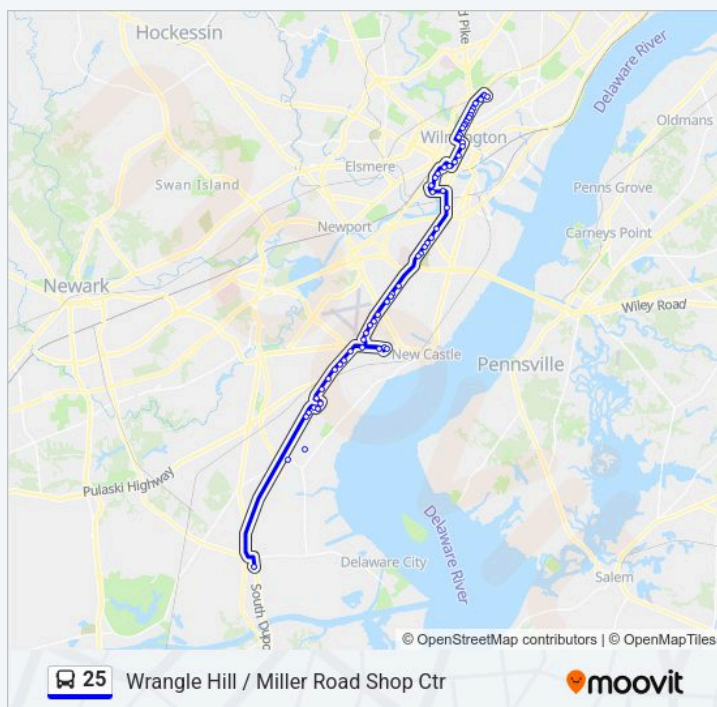

Saienni Blvd @ Op Maple Ct Apts

Saienni Blvd @ Dupont Hwy

Dupont Hwy @ Mallard Pointe

Dupont Hwy @ Buena Vista Dr

Dupont Hwy & Vinway Rd

Wrangle Hill Park & Ride

**Direction: Miller Rd Shop Ctr**

60 stops

[VIEW LINE SCHEDULE](#)

Wrangle Hill Park & Ride

Hamburg Rd @ Outside Tybouts Corner P&P

Amazon (Ilg1) Op Bldg

Dupont Hwy @ Op Vinway Rd

Dupont Hwy @ Heddington Dr

Saienni Blvd @ Dupont Hwy

Saienni Blvd @ Essex Court

**25 bus Info**

**Direction:** Miller Rd Shop Ctr

**Stops:** 60

**Trip Duration:** 50 min

**Line Summary:**

Dupont Hwy @ Op Grtr Wilm Airport

Dupont Hwy @ Penn Mart Shop Ctr

Dupont Hwy @ Lincoln Ave

Dupont Hwy @ Christiana Plaza

Dupont Hwy @ Millside Rd

Judy Johnson Dr @ Orange St

New Sweden St @ Shipyard Dr

Pettinaro Park Dr @ Chase Ctr

Justison St @ Op Frawley Dr

Justison St @ Hollingsworth Ave

West St @ Water St