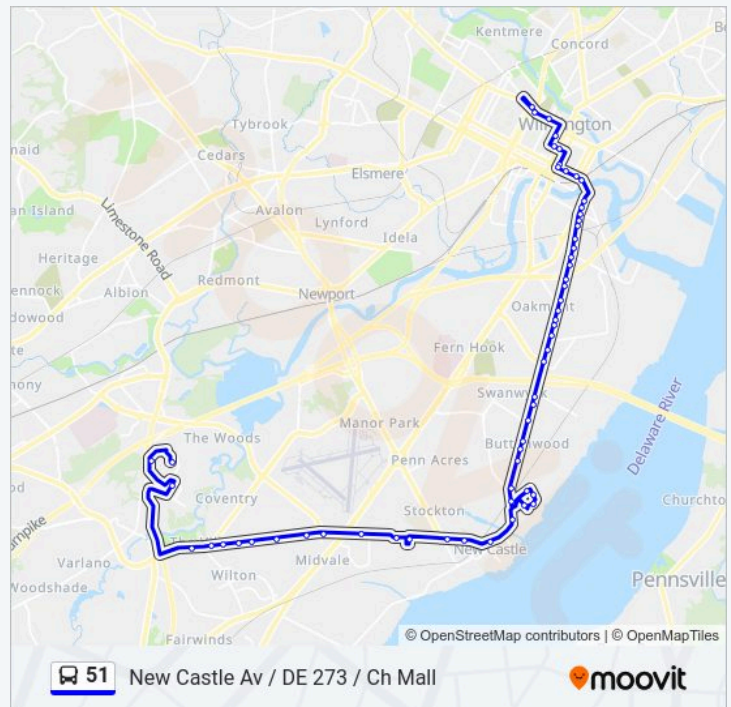

Direction: Buttonwood - Wilmington

55 stops

[VIEW LINE SCHEDULE](#)

- Christiana Mall (Target)
- Christiana Mall Park & Ride (Inside)
- Christiana Retail Ctr @ Pier 1
- Christiana Rd @ Wedgefield Dr
- Christiana Rd @ Community Plaza
- Christiana Rd @ Freedom Trail
- Christiana Rd @ Op Georgetown Apts
- Christiana Rd @ Edinburgh Dr
- Christiana Rd @ Rambleton Dr
- Christiana Rd @ Op Sally Mae Bldg
- Christiana Rd @ Churchmans Rd
- Frenchtown Rd @ Op Farmers Market
- Amazon (Phl 1)
- Centerpoint Blvd @ Amazon.Com
- Delaware St @ Washington St
- Delaware St @ 10th St
- Chestnut St @ Opp River Plaza Shop Ctr
- Wilmington Rd @ E 6th St
- Wilmington Rd @ Op Baldt Ave
- Wilmington Rd @ Meggisson Av
- Wilmington Rd @ Holcomb Ln

Christiana Rd & Airport Rd

Christiana Rd @ Op Wedgefield Dr

Christiana Retail Ctr @ Op Pier 1

Christiana Mall Park & Ride (Outside)

Christiana Mall (Target)

Direction: Twin Spans - Buttonwood - Wilmington

59 stops

Sunday

Not Operational

51 bus Info

Direction: Twin Spans - Buttonwood - Wilmington

Stops: 59

Trip Duration: 60 min

Line Summary:

New Castle Ave @ Op Rogers Rd

Stops: 56

Trip Duration: 48 min

Line Summary:

Anchor Mill Road @ Op 5 Below Inc

Wilmington Rd @ Op E 6th St

Chestnut St @ River Plaza Shop Ctr

Delaware St @ Op 10th St

Frenchtown Rd @ Bellanca Rd