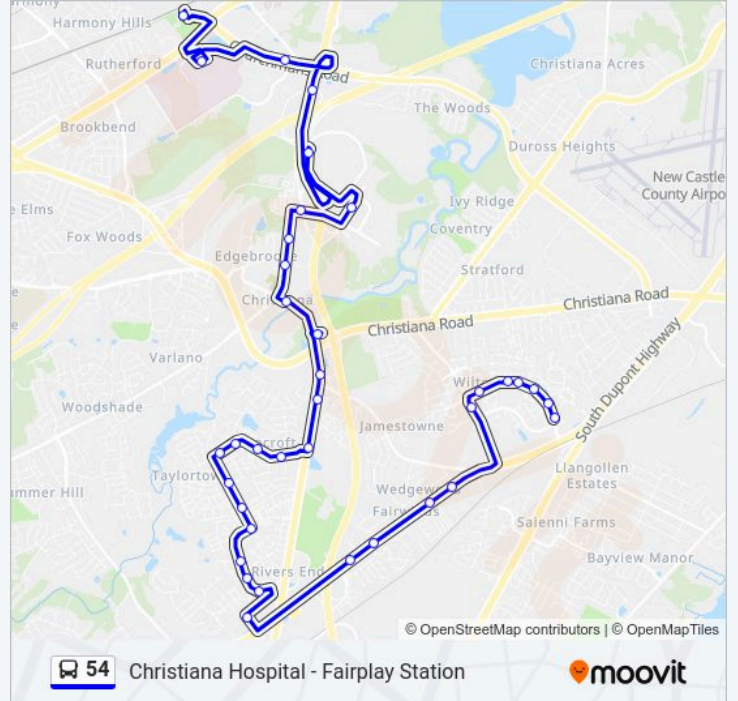

Rivers End Dr @ Smalleys Dam Rd

Rivers End Dr @ Op Providnc Dr W

Rivers End Dr @ Silver Run Tr

Rivers End Dr @ Kendal Dr

Del Rt 7 @ Op Rivers End Dr

Del Rt 7 @ Christiana Meadow

Del Rt 7 @ School Bell Rd

De 273 & De 7 Park & Ride

Del Rt 7 @ Old Baltimore Pk

Old Baltimore Pk @ Patterson Dr

Old Baltimore Pk @ Op Edgebrook Way

Mall Access Rd @ Old Baltimore Pk

Christiana Retail Ctr @ Op Pier 1

Christiana Mall Park & Ride (Inside)

De Rt 7 @ Stairway To Churchmans Rd

Churchmans Rd @ Churchmans Plaza

Christiana Hospital (Parking Garage)

Fairplay Station

54 bus time schedules and route maps are available in an offline PDF at moovitapp.com. Use the Moovit App to see live bus times, train schedule or subway schedule, and step-by-step directions for all public transit in Delaware.

© 2025 Moovit - All Rights Reserved