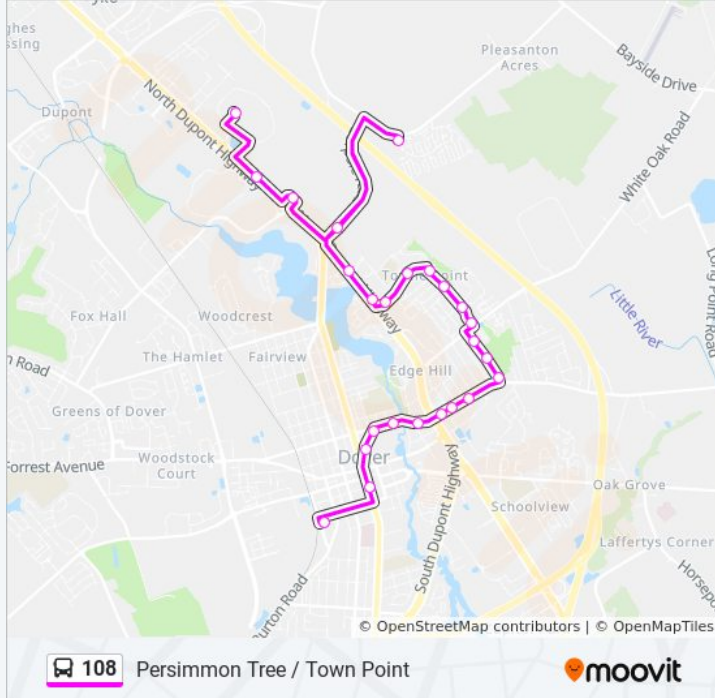

108

Persimmon Tree / Town Point

Get The App

The 108 bus line (Persimmon Tree / Town Point) has 2 routes. For regular weekdays, their operation hours are:
 (1) Dover Transit Center: 6:26 AM - 8:22 PM (2) Persimmon Tree - Dover Mall: 6:00 AM - 8:00 PM
 Use the Moovit App to find the closest 108 bus station near you and find out when is the next 108 bus arriving.

Direction: Dover Transit Center

20 stops

[VIEW LINE SCHEDULE](#)

- Us Rt 13 & Dover Mall Ent 1
- Persimmon Tree Lane @ Persimmon Circle
- Leipsec Road @ Home Depot
- Townsend Blvd @ Us 13
- Townsend Blvd & #844
- Townsend Blvd & Nimitz Rd
- Nimitz Rd & Mcdowell Dr
- Nimitz Rd & Harrison Dr
- Willis Rd & Dickerson Arms
- Willis Rd & Op Mapleton Sq
- Willis Rd & Division St
- Division St & Upland St
- Division St & Cvs
- Division St & Op Bayard Ave
- Division St & Kent Ave
- Kings Hwy & Pennsylvania Ave
- Kings Hwy @ Reed St
- State St & Reed St
- State St & the Green
- Dover Transit Center

108 bus Info

Direction: Persimmon Tree - Dover Mall

Stops: 25

Trip Duration: 26 min

Line Summary:

Us 13 & Townsend Blvd

Us Rt 13 & Jefferic Blvd

Persimmon Tree Lane @ Persimmon Circle

Leipsec Road @ Home Depot

Us Rt 13 & North Dover Ctr Staples

Us Rt 13 & Best Buys/Michaels

Us Rt 13 & Dover Mall Ent 1

108 bus time schedules and route maps are available in an offline PDF at moovitapp.com. Use the [Moovit App](#) to see live bus times, train schedule or subway schedule, and step-by-step directions for all public transit in Delaware.