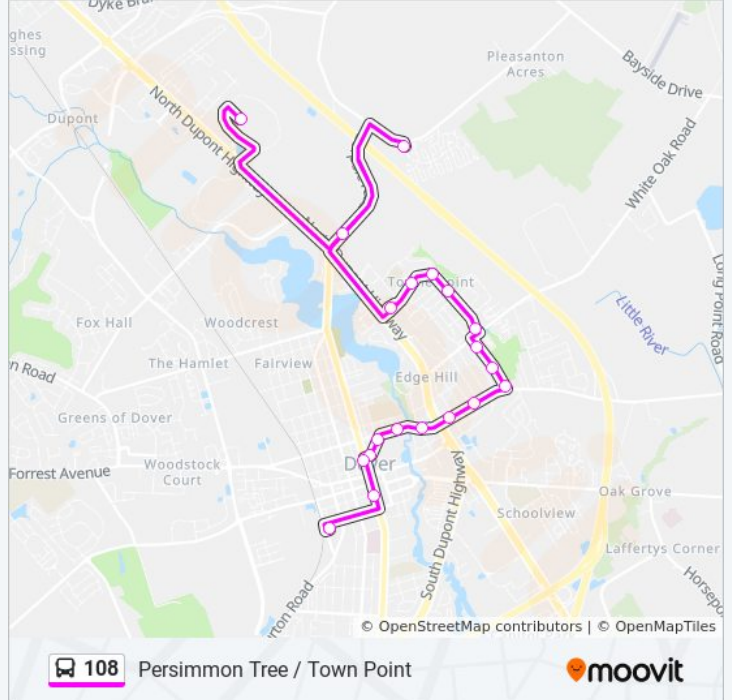

Direction: Dover Transit Center

20 stops

[VIEW LINE SCHEDULE](#)

- Us Rt 13 & Dover Mall Ent 1
- Persimmon Tree Lane @ Persimmon Circle
- Leipsec Road @ Home Depot
- Townsend Blvd @ Us 13
- Townsend Blvd & #844
- Townsend Blvd & Nimitz Rd
- Nimitz Rd & Mcdowell Dr
- Nimitz Rd & Harrison Dr
- Willis Rd & Dickerson Arms
- Willis Rd & Op Mapleton Sq
- Willis Rd & Division St
- Division St & Upland St
- Division St & Cvs
- Division St & Op Bayard Ave
- Division St & Kent Ave
- Kings Hwy & Pennsylvania Ave
- Kings Hwy @ Reed St
- State St & Reed St
- State St & the Green
- Dover Transit Center

108 bus Info

Direction: Dover Transit Center

Stops: 20

Trip Duration: 26 min

Line Summary:

Direction: Persimmon Tree - Dover Mall

25 stops

[VIEW LINE SCHEDULE](#)

108 bus Info

Direction: Persimmon Tree - Dover Mall

Stops: 25

Trip Duration: 26 min

Line Summary:

Us 13 & Townsend Blvd

Us Rt 13 & Jefferic Blvd

Persimmon Tree Lane @ Persimmon Circle

Leipsec Road @ Home Depot

Us Rt 13 & North Dover Ctr Staples

Us Rt 13 & Best Buys/Michaels

Us Rt 13 & Dover Mall Ent 1

108 bus time schedules and route maps are available in an offline PDF at moovitapp.com. Use the [Moovit App](#) to see live bus times, train schedule or subway schedule, and step-by-step directions for all public transit in Delaware.