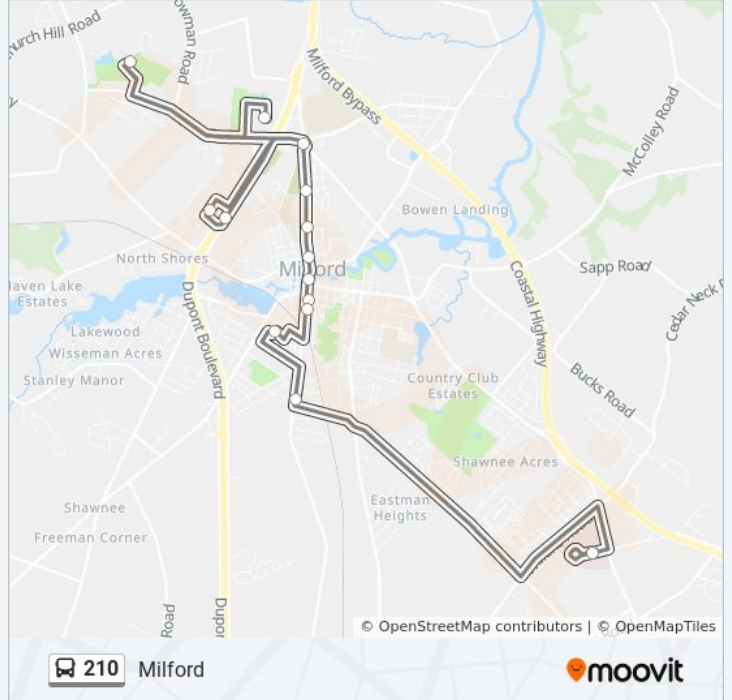

210 bus time schedules and route maps are available in an offline PDF at moovitapp.com. Use the [Moovit App](#) to see live bus times, train schedule or subway schedule, and step-by-step directions for all public transit in Delaware.

[About Moovit](#) • [MaaS Solutions](#) • [Supported Countries](#) • [Mooviter Community](#)

© 2024 Moovit - All Rights Reserved

Check Live Arrival Times