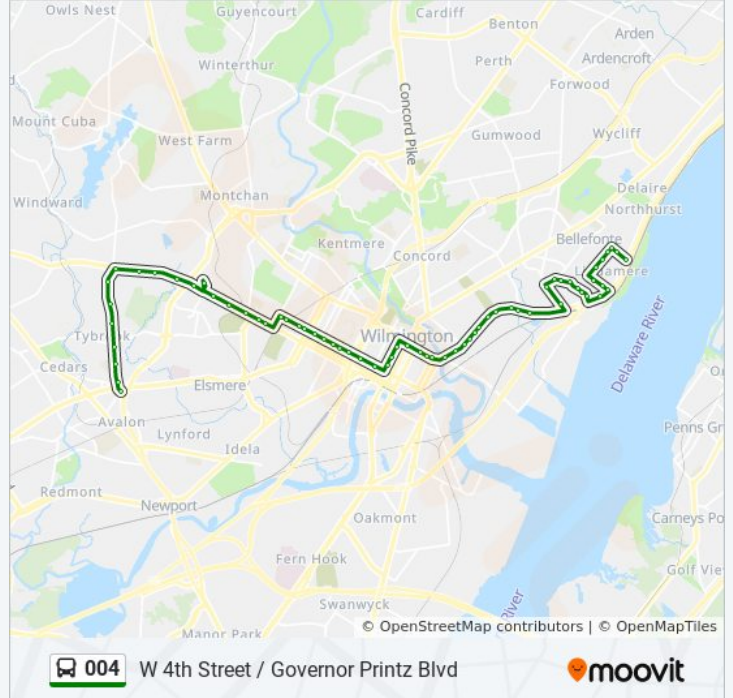

004 bus Info

Direction: Kynlyn Drive

Stops: 60

Trip Duration: 49 min

Line Summary:

4th St & Monroe St

4th St @ Washington St

Orange St @ 6th St

Gov Printz Blvd @ Op Paladin Dr

Edgemoor Rd @ Denny Rd

Edgemoor Rd @ Beekman Rd

Bradywine Blvd @ River Rd

Rysing Dr @ Op River Rd

Rysing Dr @ S Pennewell Dr

Rysing Dr @ Polk Rd

Rysing Dr @ Painter Dr

Rysing Dr @ Salisbury Dr

Gov Printz Blvd @ Haines Ave

Lore Ave @ Gov Printz Blvd

Lore Ave @ Op Channel Ave

Lore Ave @ Op Woodcroft Ave

River Rd @ Op Rodman Ave

River Rd & Op Marion Ave

River Rd @ Kynlyn Dr

River Rd @ Prospect Dr

Prospect Dr @ Bldg 1258

Kynlyn Dr @ Prospect Dr

Direction: Prices Corner Park & Ride

63 stops

[VIEW LINE SCHEDULE](#)

Kynlyn Dr @ Prospect Dr

Kynlyn Dr @ Riverside Dr