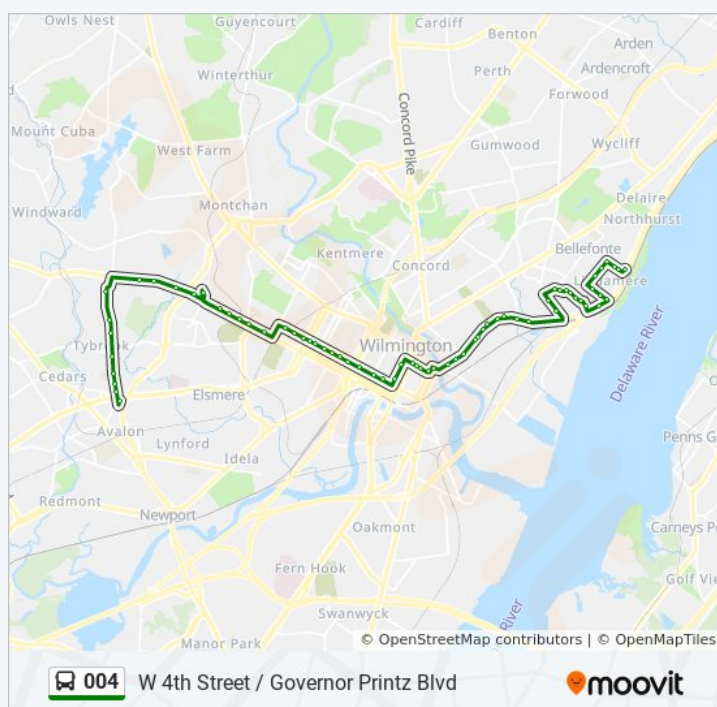

Direction: Kynlyn Drive

60 stops

[VIEW LINE SCHEDULE](#)

- Prices Corner Park & Ride
- Centerville Rd @ Trenton Pl
- Centerville Rd @ Rhode Island Ave
- Centerville Rd @ Faulkland Rd
- Faulkland Rd @ Armstrong Ave
- Faulkland Rd @ Kendall Rd
- Faulkland Rd @ Ches Run Shop Ct
- Barley Mill Plaza - Inside
- Lancaster Pk @ Court Dr W
- Lancaster Pk @ Maryella Dr
- Lancaster Pk @ Silverbrook Cemt
- Lancaster Ave @ Ogle Ave
- Lancaster Ave @ Gray Ave
- 4th St @ Greenhill Ave
- 4th St @ Hawley St
- 4th St @ Bayard Ave
- 4th St @ Bancroft Pkwy
- 4th St @ Scott St
- 4th St @ Clayton St
- 4th St @ Broom St
- 4th St @ Franklin St
- 4th St @ Van Buren St

004 bus Info

Direction: Kynlyn Drive

Stops: 60

Trip Duration: 49 min

Line Summary:

4th St & Monroe St

4th St @ Washington St

Orange St @ 6th St

Sunday	7:12 AM - 7:12 PM
Monday	5:00 AM - 11:13 PM
Tuesday	5:00 AM - 11:13 PM
Wednesday	5:00 AM - 11:13 PM
Thursday	5:00 AM - 11:13 PM
Friday	5:00 AM - 11:13 PM
Saturday	6:30 AM - 9:42 PM

004 bus Info

Direction: Prices Corner Park & Ride

Stops: 63

Trip Duration: 48 min

Line Summary:

Northeast Blvd @ Op 29th St

Northeast Blvd @ 27th St

Northeast Blvd @ 25th St

Northeast Blvd @ Vandever Ave

Northeast Blvd @ 16th St