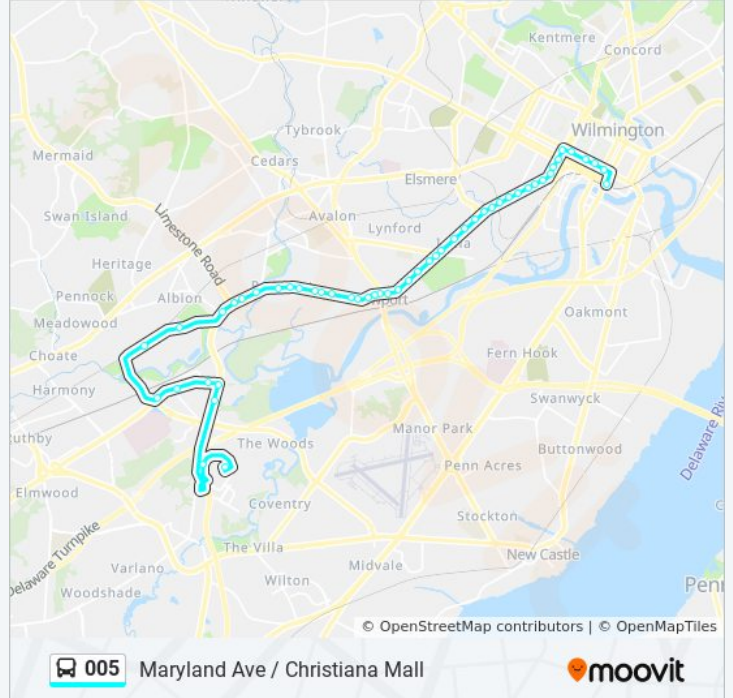

Del Rt 4 @ Hershey Run Dr

Del Rt 4 @ Glenmore Dr E

Del Rt 4 @ Glenberne Dr

Del Rt 4 @ Rothwell Dr

Del Rt 4 @ W Redmont Dr

Main St @ Redwood Ave-Stanton

Main St @ Royal Ave-Stanton

De Rt 4 @ Argonne Ave

Del Rt 7 @ Telegraph Rd

Delaware Park @ Opp Stables

Casino at Delaware Park

De 4 & Delaware Park Dr

De 4 @ Old Churchmans Rd

De 4 @ Op Twin C Ln

Del Rt 7 @ Del Rt 4

Del Rt 7 @ Op Aaa Blvd

Christiana Mall Park & Ride (Outside)

Christiana Mall (Target)

Direction: Wilm Transit Ctr

45 stops

[VIEW LINE SCHEDULE](#)

005 bus Time Schedule

Wilm Transit Ctr Route Timetable:

Sunday

Stops: 45

Trip Duration: 44 min

Line Summary:

Maryland Ave @ Canby Park Shopping Center
Entrance

Maryland Ave @ Latimer Pl

Maryland Ave @ 5th Av

Maryland Ave @ Stroud St

Maryland Ave @ Beech St