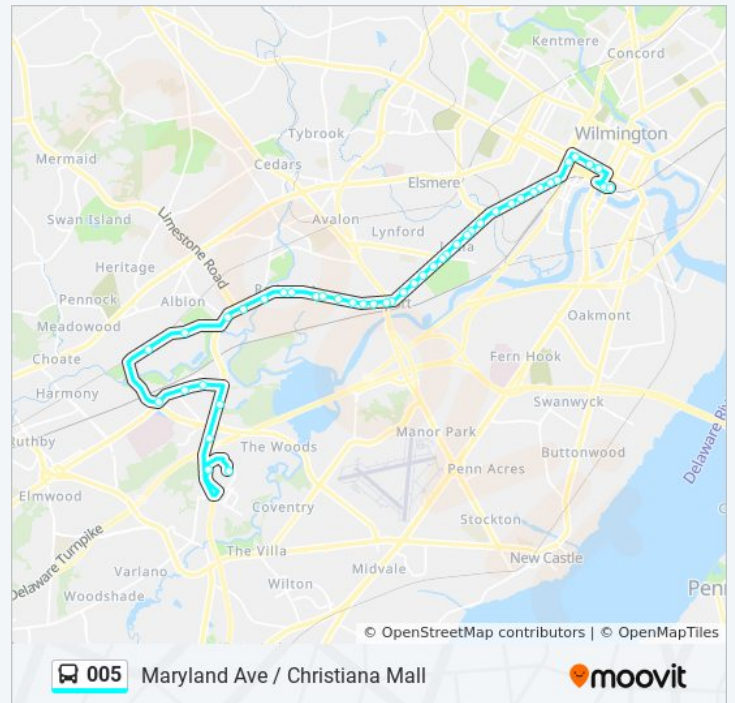

Christiana Mall Park & Ride (Outside)

Christiana Mall (Target)

Direction: Wilm Transit Ctr

45 stops

[VIEW LINE SCHEDULE](#)

005 bus Time Schedule

Wilm Transit Ctr Route Timetable:

Sunday

6:58 AM - 7:53 PM

Christiana Mall (Target)
 Christiana Mall Park & Ride (Inside)
 De Rt 7 @ Stairway To Churchmans Rd
 De Rt 7 @ Aaa Blvd
 De 4 @ Twin C Ln
 De 4 @ Op Old Churchmans Rd
 De Rt 4 @ Delaware Park
 Casino at Delaware Park
 Delaware Park @ Stables
 Del Rt 7 @ Op Telegraph Rd
 De Rt 4 @ Creekside Dr
 Del Rt 4 @ Op Stanton Rd
 Del Rt 4 @ Op W Redmont Rd
 Del Rt 4 @ Op Rothwell Dr
 Del Rt 4 @ Glenmore E Dr
 Del Rt 4 @ MC Arthur Dr
 Del Rt 4 @ Kentucky Ave
 Del Rt 4 @ Westmont Dr
 Del Rt 4 @ Grant Ave
 Market St @ Mary St-Newport
 Market St @ Marshall St-Newport
 Market St @ Walnut St-Newport
 Maryland Ave @ Op Cedar St-Newport
 Maryland Ave @ Forest Dr
 Maryland Ave @ Op Troy Ave
 Maryland Ave @ Op Fallon Ave
 Maryland Ave @ Middleboro Rd
 Maryland Ave @ Boxwood Shop Ctr
 Maryland Ave @ Champlain Ave
 Maryland Ave @ Summit Ave
 Maryland Ave @ Valley Rd
 Maryland Ave @ Ashley Place
 Maryland Ave @ Germa Dr

Monday	4:48 AM - 10:39 PM
Tuesday	4:48 AM - 10:39 PM
Wednesday	4:48 AM - 10:39 PM
Thursday	4:48 AM - 10:39 PM
Friday	4:48 AM - 10:39 PM
Saturday	6:35 AM - 10:35 PM

005 bus Info

Direction: Wilm Transit Ctr

Stops: 45

Trip Duration: 44 min

Line Summary:

Maryland Ave @ Canby Park Shopping Center
Entrance

Maryland Ave @ Latimer Pl

Maryland Ave @ 5th Av

Maryland Ave @ Stroud St

Maryland Ave @ Beech St