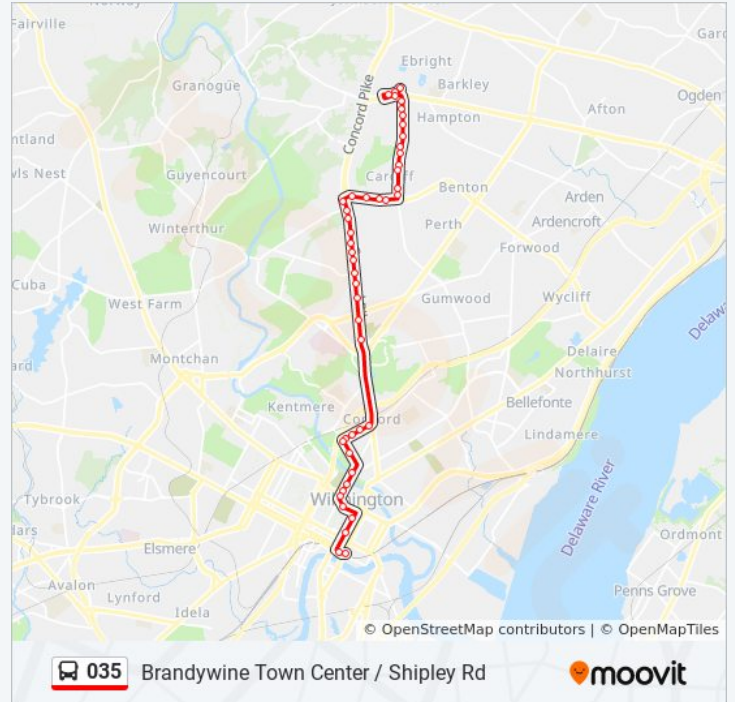

035

Brandywine Town Center / Shipley Rd

Get The App

The 035 bus line (Brandywine Town Center / Shipley Rd) has 2 routes. For regular weekdays, their operation hours are: (1) Brandywine Town Ctr.: 5:40 AM - 7:05 AM(2) Wilm Transit Ctr: 2:34 PM - 4:14 PM
Use the Moovit App to find the closest 035 bus station near you and find out when is the next 035 bus arriving.

035 bus Info

Direction: Brandywine Town Ctr.

Stops: 48

Trip Duration: 26 min

Line Summary:

 [035 bus Line Map](#)

Concord Pk @ Nichols Ave

Concord Pk @ Cleveland Av

Concord Pk @ Murphy Rd

Concord Pk @ Op Independence MI

Broom St @ 25th St

Broom St @ Op 23rd St

Broom St @ Op 21st St

Broom St @ 19th St

Thursday	2:34 PM - 4:14 PM
Friday	2:34 PM - 4:14 PM
Saturday	3:10 PM

035 bus Info

Direction: Wilm Transit Ctr

Stops: 48

Trip Duration: 34 min

Line Summary:

18th St @ Broom St

18th St @ Van Buren St

18th St @ Baynard Blvd

Baynard Blvd @ Washington St