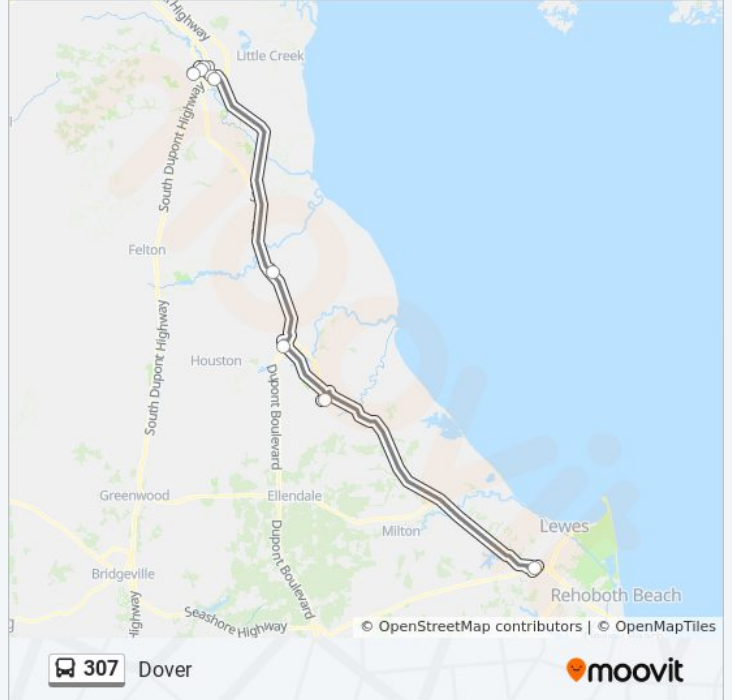

307

Intercounty Lewes TC / Dover

Get The App

The 307 bus line (Intercounty Lewes TC / Dover) has 2 routes. For regular weekdays, their operation hours are:
(1) Dover: 6:40 AM - 7:50 PM(2) Lewes Park & Ride: 5:40 AM - 6:45 PM
Use the Moovit App to find the closest 307 bus station near you and find out when is the next 307 bus arriving.

Direction: Dover

11 stops

[VIEW LINE SCHEDULE](#)

- Lewes Transit Center
- Bayhealth Campus Main Hospital
- Perdue Milford
- Super Wal-Mart On-Site
- Frederica Park N Ride
- Transportation Cir Op Dmv Admin Bld
- Public Safety Blvd @ Central Dist
- M L King Blvd @ Courtside Apts
- Duke Of York St @ Legislative Av
- Federal St @ Water St Ib
- Dover Transit Center

307 bus Info

Direction: Dover

Stops: 11

Trip Duration: 64 min

Line Summary:

Direction: Lewes Park & Ride

11 stops

[VIEW LINE SCHEDULE](#)

- Dover Transit Center
- Federal St @ Water St
- William Penn St @ Tatnall Bldg
- Court St @ Cowgill St
- Public Safety Blvd @ Kent Co Ems
- Transportation Cir @ Dmv
- Frederica Park N Ride
- Super Wal-Mart On-Site
- Rehoboth Blvd Op Perdue
- Bayhealth Campus Nemours Pediatric
- Lewes Transit Center