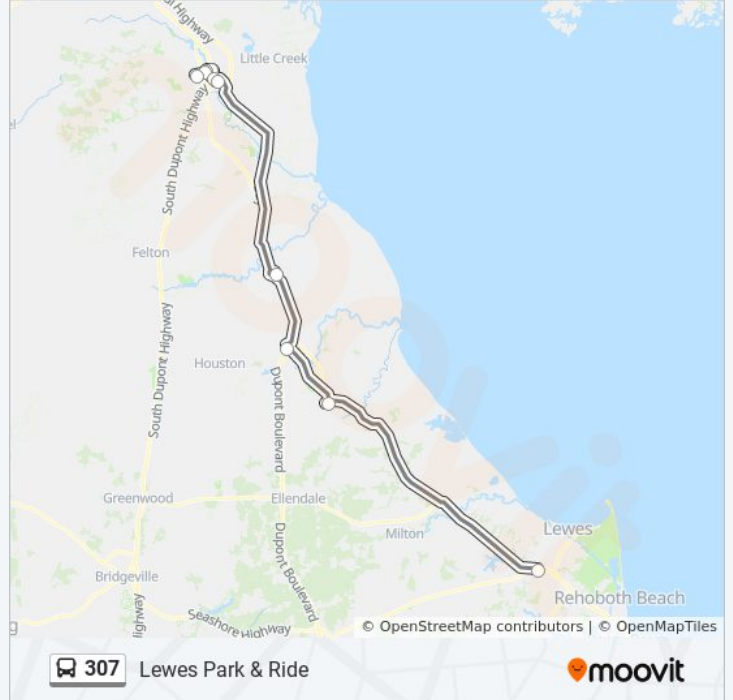

Direction: Dover

11 stops

[VIEW LINE SCHEDULE](#)

- Lewes Transit Center
- Bayhealth Campus Main Hospital
- Perdue Milford
- Super Wal-Mart On-Site
- Frederica Park N Ride
- Transportation Cir Op Dmv Admin Bld
- Public Safety Blvd @ Central Dist
- M L King Blvd @ Courtside Apts
- Duke Of York St @ Legislative Av
- Federal St @ Water St Ib
- Dover Transit Center

307 bus Info

Direction: Dover

Stops: 11

Trip Duration: 64 min

Line Summary:

Direction: Lewes Park & Ride

11 stops

[VIEW LINE SCHEDULE](#)

- Dover Transit Center
- Federal St @ Water St
- William Penn St @ Tatnall Bldg
- Court St @ Cowgill St
- Public Safety Blvd @ Kent Co Ems
- Transportation Cir @ Dmv
- Frederica Park N Ride
- Super Wal-Mart On-Site
- Rehoboth Blvd Op Perdue
- Bayhealth Campus Nemours Pediatric
- Lewes Transit Center

307 bus Info

Direction: Lewes Park & Ride

Stops: 11

Trip Duration: 54 min

Line Summary:

307 bus time schedules and route maps are available in an offline PDF at moovitapp.com. Use the [Moovit App](#) to see live bus times, train schedule or subway schedule, and step-by-step directions for all public transit in Delaware.