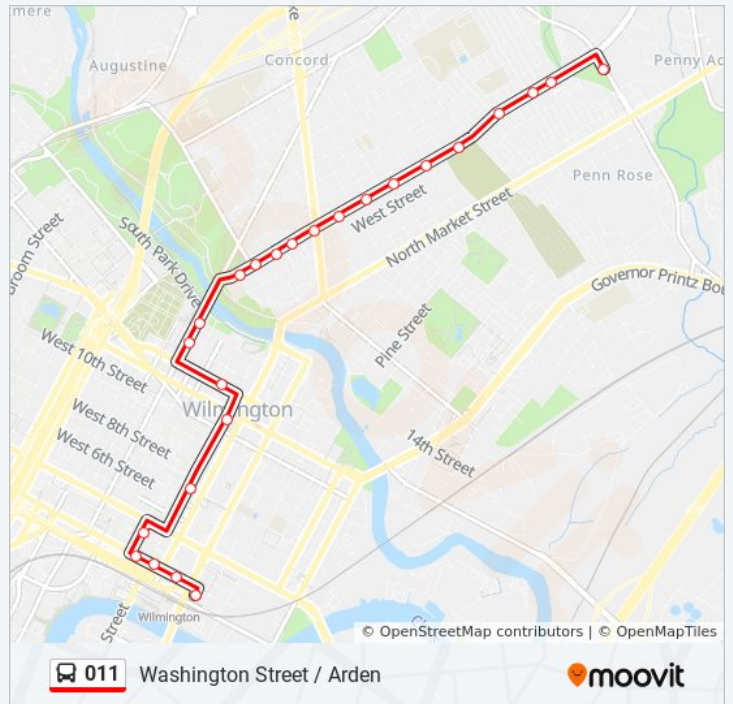

Direction: Washington St & Lea Blvd

24 stops

[VIEW LINE SCHEDULE](#)

- Wilmington Tc (Inside)
- 2nd St @ French St
- 2nd St @ King St
- 2nd St @ Orange St
- Orange St @ 4th St
- Market St @ 7th Nb
- N Market St @ Rodney Square

Washington St @ 24th St

Washington St @ 26th St

Washington St @ 28th St

Washington St @ 30th St

Washington St @ Op 32nd St

Washington St @ 36th St

Washington St @ 38th St

Washington St @ 39th St

Lea Blvd @ Op Ruskin Rd

011 bus Info

Direction: Washington St & Lea Blvd

Stops: 24

Trip Duration: 19 min

Line Summary:

Direction: Wilm Transit Ctr

54 stops

[VIEW LINE SCHEDULE](#)

Marsh Rd @ Op Forwood Manor

Marsh Rd @ Old Orchard Rd

Marsh Rd @ Durboraw Rd

Marsh Rd @ Harvey Rd

Harvey Rd @ Hillside Rd

Harvey Rd @ Little Ln

Harvey Rd @ Orleans Rd