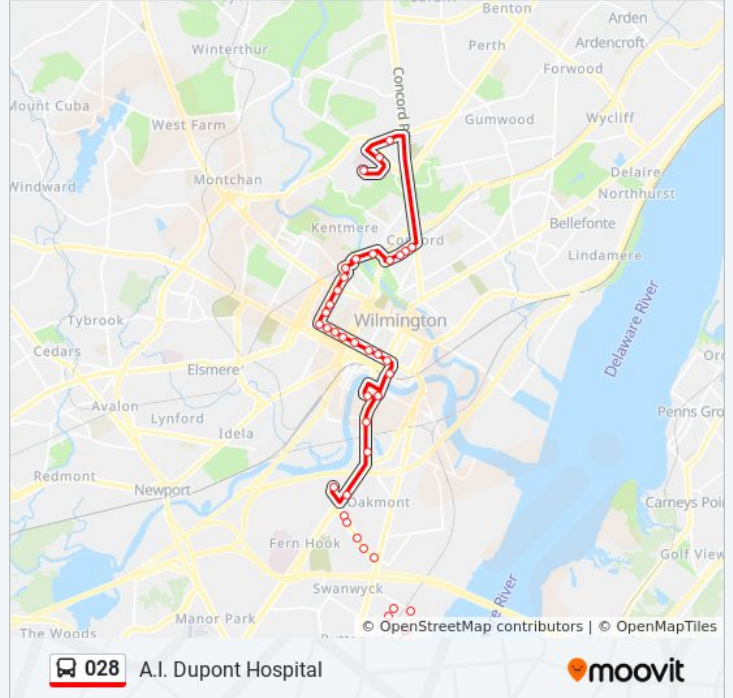

Dupont Hwy @ Christiana Plaza

Dupont Hwy @ Millside Rd

Market St @ New Sweden St Fieldhouse

Howard St @ Shop Rite

Walnut St @ A St

Wilmington Tc (Outside)

4th St @ King St

4th St @ Orange St

4th St @ Washington St

4th St @ Monroe St

4th St @ Van Buren St

4th St @ Franklin St

4th St @ Broom St

4th St @ Clayton St

Clayton St @ 8th St-St Francis Hosp

Clayton St @ 9th St

Clayton St @ Pennsylvania Ave

Clayton @ Delaware Ave

Gilpin Ave @ Dupont St

Augustine C-Off @ Op Wawaset Rd

Augustine C-Off @ 18th St

Broom St @ 19th St

Broom St @ 21st St

Broom St @ 23rd St

Broom St @ 25th St

Murphy Rd & Zeneca Ent

Nemours Clinic

Nemours Childrens Hosp Main Entrance

Direction: Probation & Parole - Zenith

44 stops

[VIEW LINE SCHEDULE](#)

Nemours Childrens Hosp Main Entrance

028 bus Time Schedule

Probation & Parole - Zenith Route Timetable:

Sunday Not Operational

Monday 6:04 AM - 4:41 PM