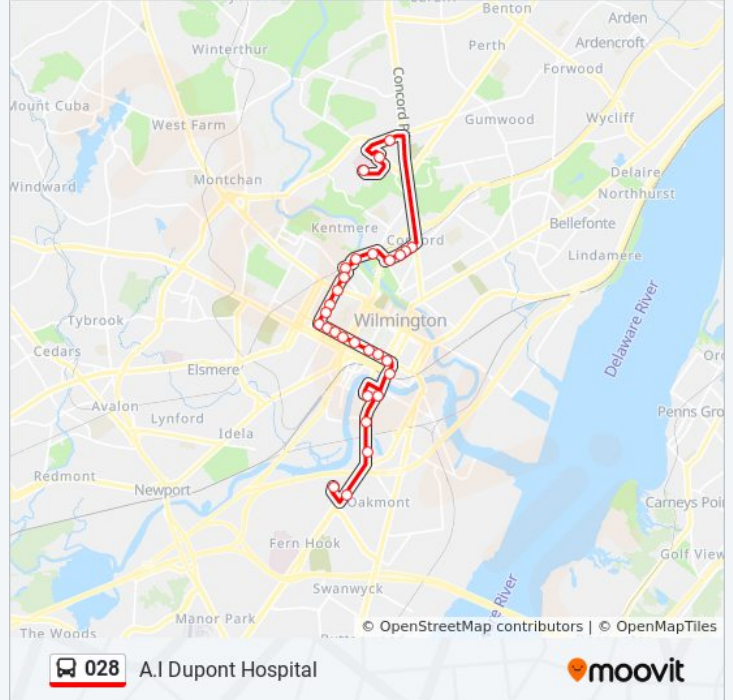

Direction: A.I Dupont Hospital

29 stops

[VIEW LINE SCHEDULE](#)

Dmv Wilmington
 Dupont Hwy @ Christiana Plaza
 Dupont Hwy @ Millside Rd
 Market St @ New Sweden St Fieldhouse
 Howard St @ Shop Rite
 Walnut St @ A St
 Wilmington Tc (Outside)
 4th St @ King St
 4th St @ Orange St
 4th St @ Washington St
 4th St @ Monroe St
 4th St @ Van Buren St

Direction: A.I Dupont Hospital

Stops: 29

Trip Duration: 30 min

Line Summary:

4th St @ Franklin St

4th St @ Broom St

4th St @ Clayton St

Clayton St @ 8th St-St Francis Hosp

Broom St @ 23rd St

Broom St @ 25th St

Murphy Rd & Zeneca Ent

Nemours Clinic

Nemours Childrens Hosp Main Entrance

Direction: A.I. Dupont Hospital

40 stops

[VIEW LINE SCHEDULE](#)

028 bus Info

Direction: A.I. Dupont Hospital

Stops: 40

Trip Duration: 45 min

Line Summary:

Dupont Hwy @ Christiana Plaza

Dupont Hwy @ Millside Rd

Market St @ New Sweden St Fieldhouse