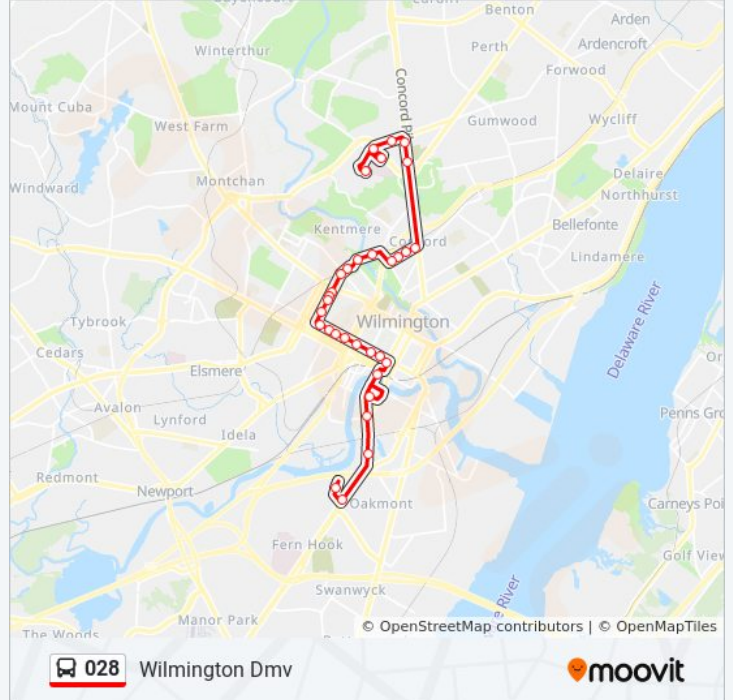

Broom St @ 23rd St

Broom St @ 25th St

Murphy Rd & Zeneca Ent

Nemours Clinic

Nemours Childrens Hosp Main Entrance

Direction: A.I. Dupont Hospital

40 stops

[VIEW LINE SCHEDULE](#)

028 bus Info

Direction: Wilmington Dmv

Stops: 31

Trip Duration: 29 min

Line Summary:

4th St @ Franklin St

4th St @ Van Buren St

4th St & Monroe St

4th St @ Washington St

4th St @ Orange St

King St @ 3rd St

Market St @ Shipley St/Rosa Parks Dr

Howard St @ Shop Rite

Market St @ New Sweden St

Dupont Hwy @ Royal Farms Store

Dupont Hwy @ Hessler Indus Pk

Dmv Wilmington

Direction: Wilmington Dmv - Zenith

42 stops

[VIEW LINE SCHEDULE](#)

Nemours Childrens Hosp Main Entrance

Childrens Dr @ Rockland Rd

Murphy Rd & Op Zeneca Ent

Concord Pk @ Murphy Rd