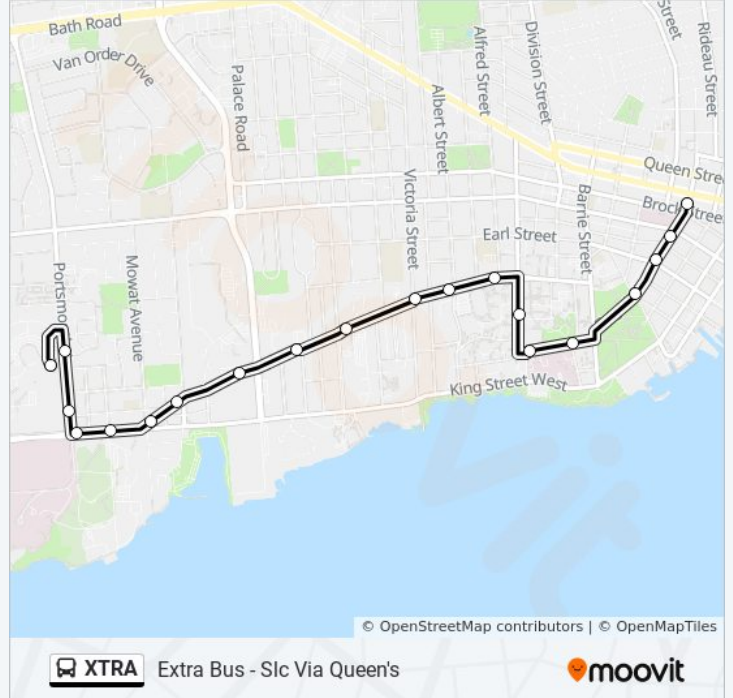

Stops: 3

Trip Duration: 8 min

Line Summary:

Direction: Downtown

5 stops

[VIEW LINE SCHEDULE](#)

Kingston General Hospital (South Side Of Stuart)

George Street (South Side Of Stuart)

- Downtown Transfer Point Platform 4
- Johnson Street (West Side Of Bagot)
- Earl Street (West Side Of Bagot)
- West Street (North Side Of Bagot)
- George Street (North Side Of Stuart)
- Kingston General Hospital (North Side Of Stuart)
- Grant Hall (East Side Of University)
- Alfred Street (North Side Of Union)
- Albert Street (North Side Of Union)
- Victoria Street (North Side Of Union)
- Willington Avenue (North Side Of Union)
- Pembroke Street (North Side Of Union)
- Queen's West Campus (North Side Of Union)
- Yonge Street (North Side Of Union)
- Mowat Avenue (North Side Of Union)
- Mcdonald Avenue (North Side Of King)
- Portsmouth Avenue (North Side Of King)
- Baiden Street (East Side Of Portsmouth)

XTRA bus Info

Direction: Extra Bus - Slc Via Queen's

Stops: 20

Trip Duration: 15 min

Line Summary:

Calderwood Drive (East Side Of Portsmouth)

St. Lawrence College Transfer Point

Direction: Queen's University

7 stops

[VIEW LINE SCHEDULE](#)

Kingston General Hospital (South Side Of Stuart)

George Street (South Side Of Stuart)

West Street (South Side Of Bagot)

Earl Street (East Side Of Bagot)

Downtown Transfer Point Platform 2