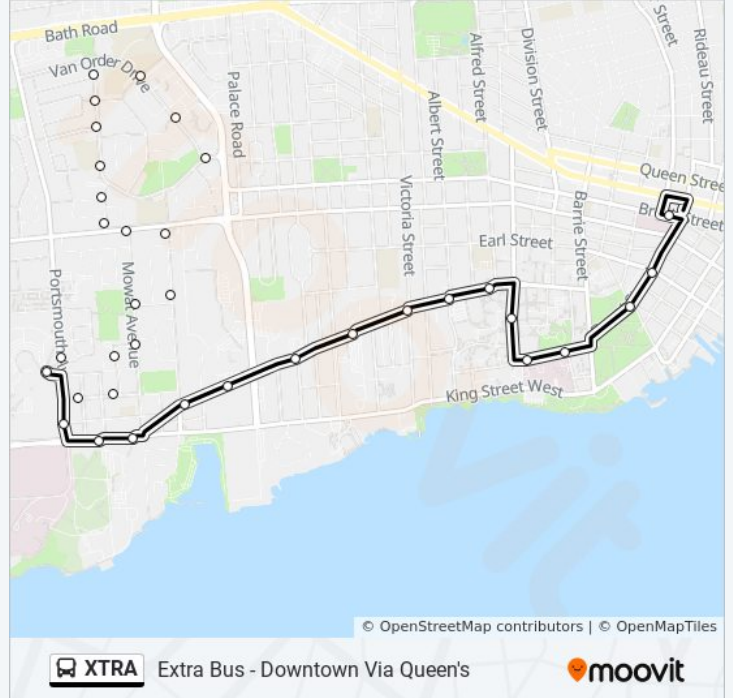

Direction: Extra Bus - Slc Via Queen's

20 stops

[VIEW LINE SCHEDULE](#)

- Downtown Transfer Point Platform 4
- Johnson Street (West Side Of Bagot)
- Earl Street (West Side Of Bagot)
- West Street (North Side Of Bagot)
- George Street (North Side Of Stuart)
- Kingston General Hospital (North Side Of Stuart)
- Grant Hall (East Side Of University)
- Alfred Street (North Side Of Union)
- Albert Street (North Side Of Union)
- Victoria Street (North Side Of Union)
- Willington Avenue (North Side Of Union)
- Pembroke Street (North Side Of Union)
- Queen's West Campus (North Side Of Union)
- Yonge Street (North Side Of Union)
- Mowat Avenue (North Side Of Union)
- Mcdonald Avenue (North Side Of King)
- Portsmouth Avenue (North Side Of King)
- Baiden Street (East Side Of Portsmouth)

XTRA bus Time Schedule

Extra Bus - Slc Via Queen's Route Timetable:

Sunday	6:45 AM - 10:45 PM
Monday	7:45 PM - 10:45 PM
Tuesday	7:45 PM - 10:45 PM
Wednesday	7:45 PM - 10:45 PM
Thursday	7:45 PM - 10:45 PM
Friday	7:45 PM - 10:45 PM
Saturday	7:45 PM - 10:45 PM

XTRA bus Info

Direction: Extra Bus - Slc Via Queen's

Stops: 20

Trip Duration: 15 min

Line Summary: