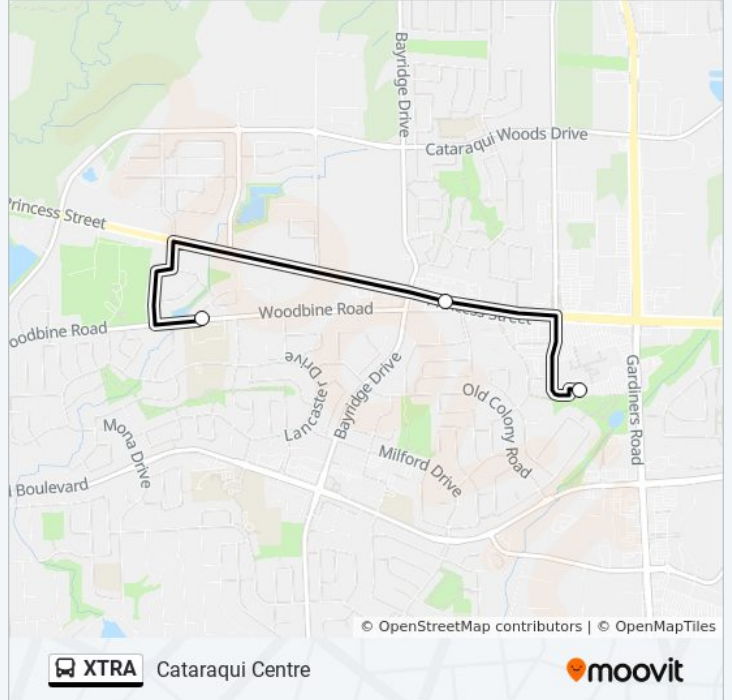

Direction: Cataraqui Centre

3 stops

[VIEW LINE SCHEDULE](#)

Holy Cross Secondary (North Side Of Woodbine)

Princess Street (South Side) East Of Bayridge

Cataraqui Centre Transfer Point Platform 3

XTRA bus Time Schedule

Stops: 3

Trip Duration: 8 min

Line Summary:

Direction: Downtown

5 stops

[VIEW LINE SCHEDULE](#)

Kingston General Hospital (South Side Of Stuart)

George Street (South Side Of Stuart)

- Downtown Transfer Point Platform 4
- Johnson Street (West Side Of Bagot)
- Earl Street (West Side Of Bagot)
- West Street (North Side Of Bagot)
- George Street (North Side Of Stuart)
- Kingston General Hospital (North Side Of Stuart)
- Grant Hall (East Side Of University)
- Alfred Street (North Side Of Union)
- Albert Street (North Side Of Union)
- Victoria Street (North Side Of Union)
- Willington Avenue (North Side Of Union)
- Pembroke Street (North Side Of Union)
- Queen's West Campus (North Side Of Union)
- Yonge Street (North Side Of Union)
- Mowat Avenue (North Side Of Union)
- Mcdonald Avenue (North Side Of King)
- Portsmouth Avenue (North Side Of King)
- Baiden Street (East Side Of Portsmouth)

7 stops

[VIEW LINE SCHEDULE](#)

Kingston General Hospital (South Side Of Stuart)

George Street (South Side Of Stuart)

West Street (South Side Of Bagot)

Earl Street (East Side Of Bagot)

Downtown Transfer Point Platform 2