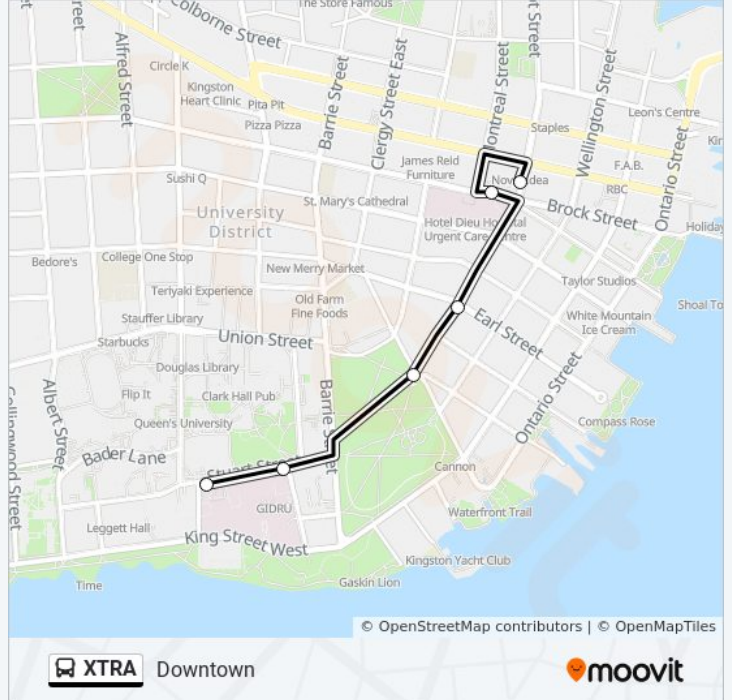

Direction: Extra Bus - Downtown Via Queen's

18 stops

[VIEW LINE SCHEDULE](#)

- St. Lawrence College Transfer Point
- Baiden Street (West Side Of Portsmouth)
- Beechgrove (South Side Of King)
- Mowat Avenue (South Side Of King)
- Yonge Street (South Side Of Union)
- Queen's West Campus (South Side Of Union)
- Pembroke Street (South Side Of Union)
- Hillcroft Drive (South Side Of Union)
- Beverley Street (South Side Of Union)
- Albert Street (South Side Of Union)
- Alfred Street (South Side Of Union)
- Ellis Hall (West Side Of University)
- Kingston General Hospital (South Side Of Stuart)
- George Street (South Side Of Stuart)
- West Street (South Side Of Bagot)
- Earl Street (East Side Of Bagot)
- Downtown Transfer Point Platform 2
- Downtown Transfer Point Platform 4

XTRA bus Time Schedule

Extra Bus - Downtown Via Queen's Route

Timetable:

Sunday	6:30 AM - 10:30 PM
Monday	9:01 AM - 10:30 PM
Tuesday	9:01 AM - 10:30 PM
Wednesday	9:01 AM - 10:30 PM
Thursday	9:01 AM - 10:30 PM
Friday	9:01 AM - 10:30 PM
Saturday	7:30 PM - 10:30 PM

XTRA bus Info

Direction: Extra Bus - Downtown Via Queen's

Stops: 18

Trip Duration: 15 min

Line Summary: