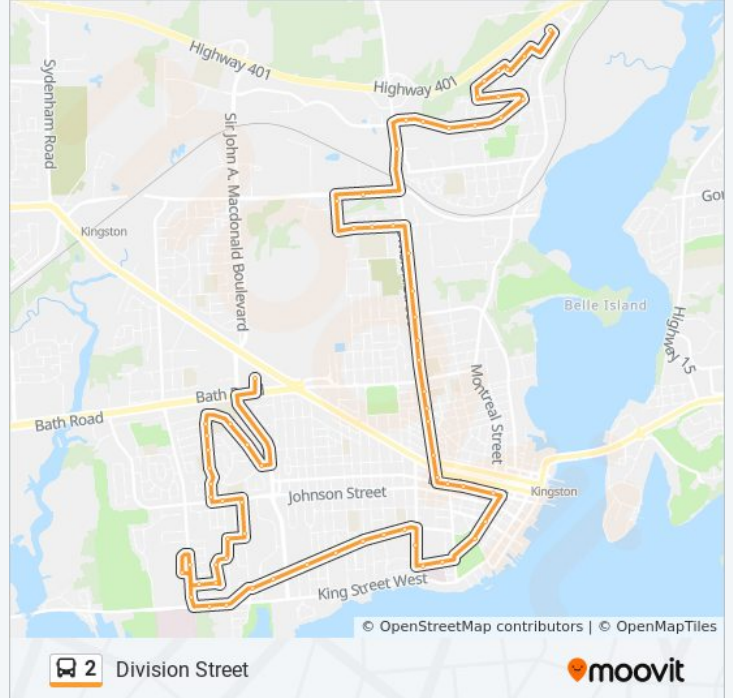

**2 bus Info**

**Direction:** Division Street

**Stops:** 67

**Trip Duration:** 61 min

**Line Summary:**

Beechgrove (South Side Of King)  
Mowat Avenue (South Side Of King)  
Yonge Street (South Side Of Union)  
Queen's West Campus (South Side Of Union)  
Pembroke Street (South Side Of Union)  
Hillcroft Drive (South Side Of Union)  
Beverley Street (South Side Of Union)  
Albert Street (South Side Of Union)  
Alfred Street (South Side Of Union)  
Ellis Hall (West Side Of University)  
Kingston General Hospital (South Side Of Stuart)  
George Street (South Side Of Stuart)  
West Street (South Side Of Bagot)  
Earl Street (East Side Of Bagot)  
Downtown Transfer Point Platform 2  
Clergy Street (North Side Of Brock)  
Barrie Street (North Side Of Brock)  
Princess Street (East Side Of Division)  
Colborne Street (East Side Of Division)  
York Street (East Side Of Division)  
Pine Street (East Side Of Division)  
Adelaide Street (East Side Of Division)  
Russell Street (East Side Of Division)  
Fraser Street (East Side Of Division)  
Railway Street (East Side Of Division)  
Kingston Police (East Side Of Division)  
Kirkpatrick Street (East Side Of Division)  
Derby Gate Crescent (North Side Of Elliott)  
Rockford Place (North Side Of Elliott)  
Douglas Avenue (North Side Of Elliott)  
Bus Terminal Transfer Point Platform 3  
Rigney Street (South Side Of John Counter)  
First Canada Avenue (East Side Of Division)