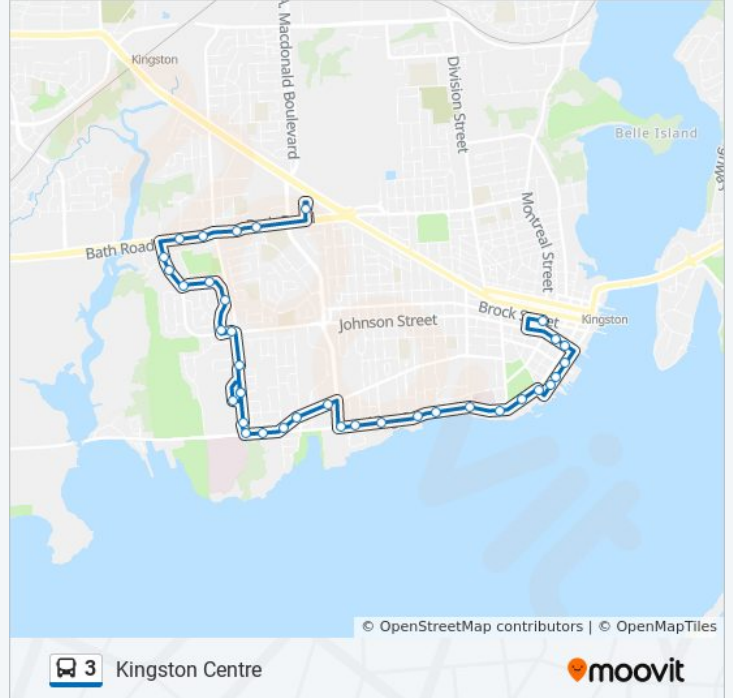

Direction: Downtown

31 stops

[VIEW LINE SCHEDULE](#)

- Kingston Centre Transfer Point Platform 6
- 257 Bath Road (North Side)
- 277 Bath Road (North Side)
- Grenville Road (North Side Of Bath)
- 258 Queen Mary Road (West Side)
- 204 Queen Mary Road (West Side)
- Queen Mary Road (South Side Of Robert Wallace)
- Polson Park School (South Side Of Robert Wallace)
- Ross Street (West Side Of Robert Wallace)
- Johnson Street (West Side Of Robert Wallace)
- Portsmouth Avenue (South Side Of Johnson)
- Curtis Crescent (West Side Of Portsmouth)
- St. Lawrence College Transfer Point
- Baiden Street (West Side Of Portsmouth)
- Beechgrove (South Side Of King)
- Mowat Avenue (South Side Of King)
- Yonge Street (South Side Of Union)
- Queen's West Campus (South Side Of Union)
- Sir John A Macdonald Blvd. (South Side Of King)
- Livingston Avenue (South Side Of King)

William Street (West Side Of Ontario)

Gore Street (West Side Of Ontario)

Lower Union Street (West Side Of Ontario)

King Street (East Side Of West)

Maitland Street (North Side Of King)

George Street (North Side Of King)

3 bus Info

Direction: Kingston Centre

Stops: 37

Trip Duration: 27 min

Line Summary:

Mcdonald Avenue (North Side Of King)
Portsmouth Avenue (North Side Of King)
Baiden Street (East Side Of Portsmouth)
Calderwood Drive (East Side Of Portsmouth)
St. Lawrence College Transfer Point
Calderwood Drive (East Side Of Portsmouth)
Kfl&A Health Unit (East Side Of Portsmouth)
Portsmouth Avenue (North Side Of Johnson)
Johnson Street (East Side Of Robert Wallace)
Strachan Avenue (East Side Of Robert Wallace)
Polson Park School (North Side Of Robert Wallace)
Queen Mary Road (North Side Of Robert Wallace)
211 Queen Mary Road (East Side)
Notch Hill Road (East Side Of Queen Mary)
Grenville Road (South Side Of Bath)
Portsmouth Avenue (South Side Of Bath)
290 Bath Road (South Side)
Lafleur Park (South Side Of Bath)
Kingston Centre Transfer Point Platform 6