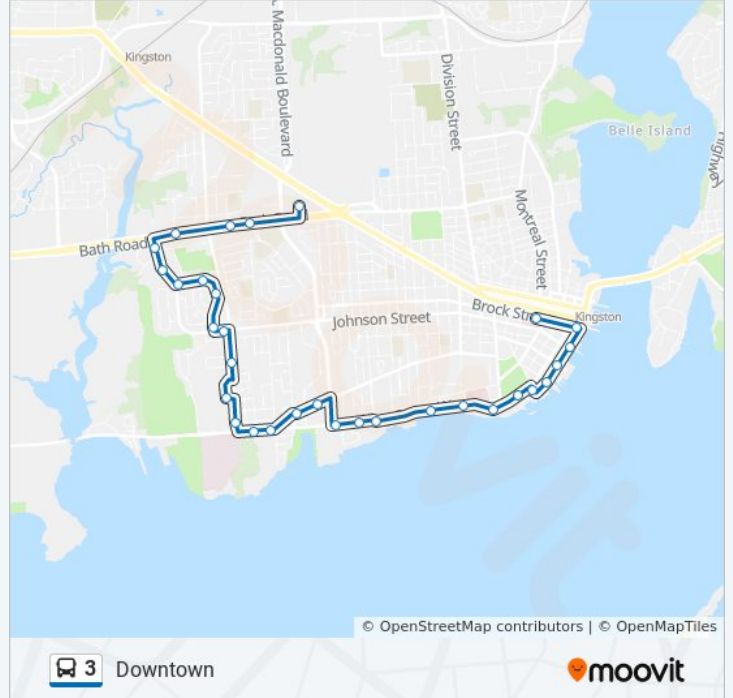

Direction: Downtown

31 stops

[VIEW LINE SCHEDULE](#)

- Kingston Centre Transfer Point Platform 6
- 257 Bath Road (North Side)
- 277 Bath Road (North Side)
- Grenville Road (North Side Of Bath)
- 258 Queen Mary Road (West Side)
- 204 Queen Mary Road (West Side)
- Queen Mary Road (South Side Of Robert Wallace)
- Polson Park School (South Side Of Robert Wallace)
- Ross Street (West Side Of Robert Wallace)
- Johnson Street (West Side Of Robert Wallace)
- Portsmouth Avenue (South Side Of Johnson)
- Curtis Crescent (West Side Of Portsmouth)
- St. Lawrence College Transfer Point
- Baiden Street (West Side Of Portsmouth)
- Beechgrove (South Side Of King)
- Mowat Avenue (South Side Of King)
- Yonge Street (South Side Of Union)
- Queen's West Campus (South Side Of Union)
- Sir John A Macdonald Blvd. (South Side Of King)
- Livingston Avenue (South Side Of King)

3 bus Info

Direction: Downtown

Stops: 31

Trip Duration: 30 min

Line Summary:

The Isabel/Tett Centres (South Side Of King)

Albert Street (South Side Of King)

Lower University Avenue (South Side Of King)

George Street (South Side Of King)

Maitland Street (South Side Of King)

Ontario Street (West Side Of West)

Lower Union Street (East Side Of Ontario)

Earl Street (East Side Of Ontario)

Johnson Street (East Side Of Ontario)

City Hall (North Side Of Brock)

Downtown Transfer Point Platform 1

Direction: Kingston Centre

37 stops

[VIEW LINE SCHEDULE](#)

Downtown Transfer Point Platform 1

Wellington Street (South Side Of Johnson)

King Street (South Side Of Johnson)