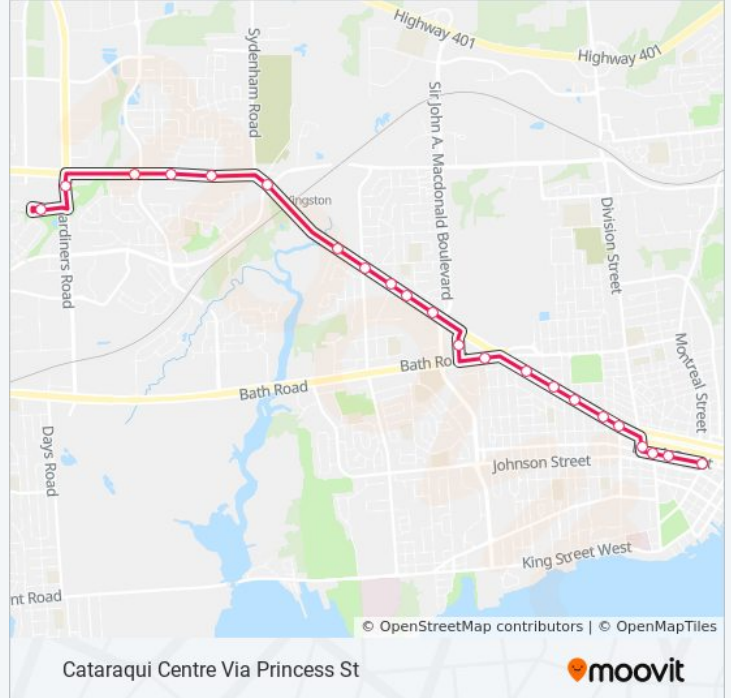

**4 bus Info**  
**Direction:** Cataraqui Centre Via Princess St  
**Stops:** 22  
**Trip Duration:** 30 min  
**Line Summary:**

- Downtown Transfer Point Platform 3
- Clergy Street (North Side Of Brock)
- Barrie Street (North Side Of Brock)
- Princess Street (East Side Of Division)
- University Avenue (North Side Of Princess)
- Alfred Street (North Side Of Princess)
- Nelson Street (North Side Of Princess)
- Legion Villa (North Side Of Princess)
- Tower Street (North Side Of Princess)
- Westdale Avenue (North Side Of Bath)
- Kingston Centre Transfer Point Platform 1
- Sir John A Macdonald Blvd (North Side Of Princess)
- 1225 Princess Street (North Side)
- Mcmichael Street (North Side Of Princess)
- Portsmouth Avenue (North Side Of Princess)
- Parkway (North Side Of Princess)
- John Counter Boulevard (North Side Of Princess)
- Andersen Drive (North Side Of Princess)
- Augusta Drive (North Side Of Princess)
- Centennial Drive (North Side Of Princess)
- 940 Gardiners Road (West Side)

### Direction: Downtown Via Princess St

22 stops

[VIEW LINE SCHEDULE](#)

- Cataraqui Centre Transfer Point Platform 1
- Norwest Road (East Side Of Midland)
- 2485 Princess Street (South Side)
- Centennial Drive (South Side Of Princess)
- Futures Gate (South Side Of Princess)
- Kingston Gospel Temple (South Side Of Princess)
- Taylor-Kidd Boulevard (South Side Of Princess)
- Parkway (South Side Of Princess)
- Portsmouth Avenue (South Side Of Princess)
- Hillendale Avenue (South Side Of Princess)
- Heathfield (South Side Of Princess)
- Kingston Centre Transfer Point Platform 2
- Westdale Avenue (South Side Of Bath)
- 800 Princess Street (South Side)
- Macdonnell Street (South Side Of Princess)
- Victoria Street (South Side Of Princess)
- Albert Street (South Side Of Princess)
- Alfred Street (South Side Of Princess)