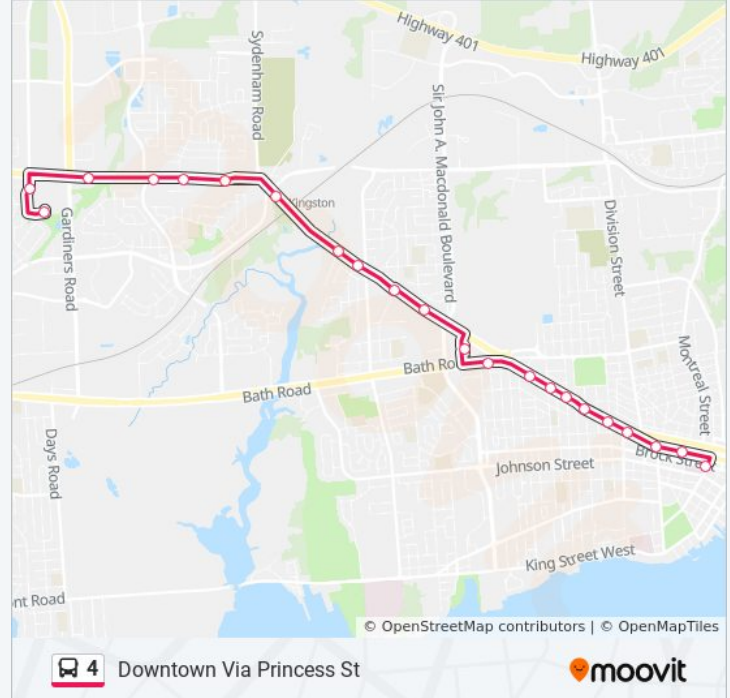

University Avenue (South Side Of Princess)

Barrie Street (South Side Of Princess)

270 Princess Street (South Side)

Downtown Transfer Point Platform 3

4 bus time schedules and route maps are available in an offline PDF at moovitapp.com. Use the [Moovit App](#) to see live bus times, train schedule or subway schedule, and step-by-step directions for all public transit in Kingston.

[About Moovit](#) • [MaaS Solutions](#) • [Supported Countries](#) • [Mooviter Community](#)

© 2023 Moovit - All Rights Reserved

Check Live Arrival Times