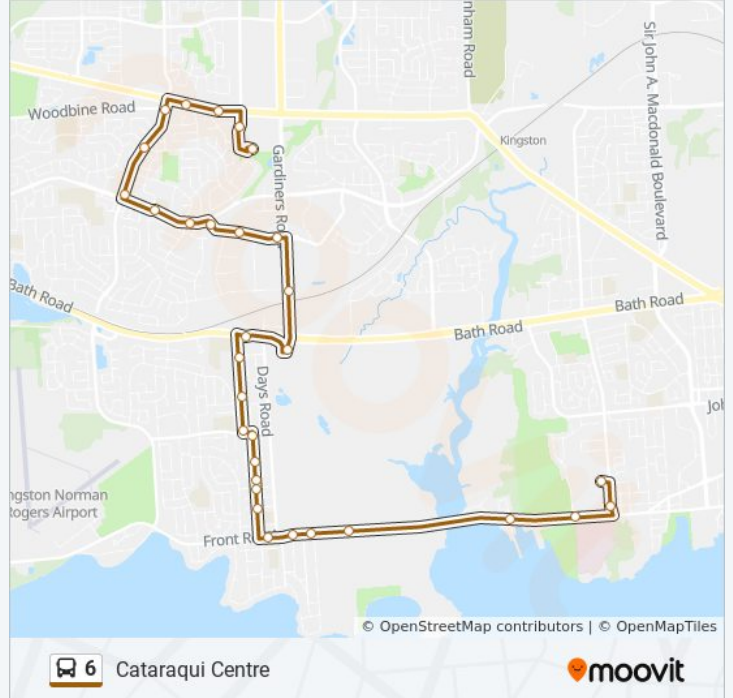

### Direction: Cataraqui Centre

31 stops

[VIEW LINE SCHEDULE](#)

- St. Lawrence College Transfer Point
- Baiden Street (West Side Of Portsmouth)
- Country Club Drive (North Side Of King)
- Trailhead Place (North Side Of King)
- Invista (North Side Of Front)
- Sunny Acres Road (North Side Of Front)
- Bishop Street (North Side Of Front)
- Reddendale Plaza (North Side Of Front)
- Evelyn Street (East Side Of Lakeview)
- Hyde Street (East Side Of Lakeview)
- Meadowcrest Road (East Side Of Lakeview)
- 278 Lakeview Avenue (East Side)
- Henderson Boulevard (East Side Of Lakeview)
- Henderson Boulevard (East Side Of Mcewen)
- Acron Street (East Side Of Mcewen)
- Castell Road (East Side Of Mcewen)
- Mcewen Drive (South Side Of Bath)
- Gardiners Centre Transfer Point
- Development Drive (East Side Of Gardiners)
- 660 Progress Avenue (North Side)
- 740 Progress Avenue (North Side)
- Taylor-Kidd Boulevard (East Side Of Progress)

### 6 bus Info

**Direction:** Cataraqui Centre

**Stops:** 31

**Trip Duration:** 30 min

**Line Summary:**

Milford Drive (North Side Of Taylor-Kidd)  
 Pembridge Crescent (North Side Of Taylor-Kidd)  
 Bayridge Centre (East Side Of Bayridge)  
 Old Colony Road (East Side Of Bayridge)  
 Woodbine Road (East Side Of Bayridge)  
 Princess Street (South Side) East Of Bayridge  
 2697 Princess Street (South Side)  
 Norwest Road (West Side Of Midland)  
 Cataraqui Centre Transfer Point Platform 3