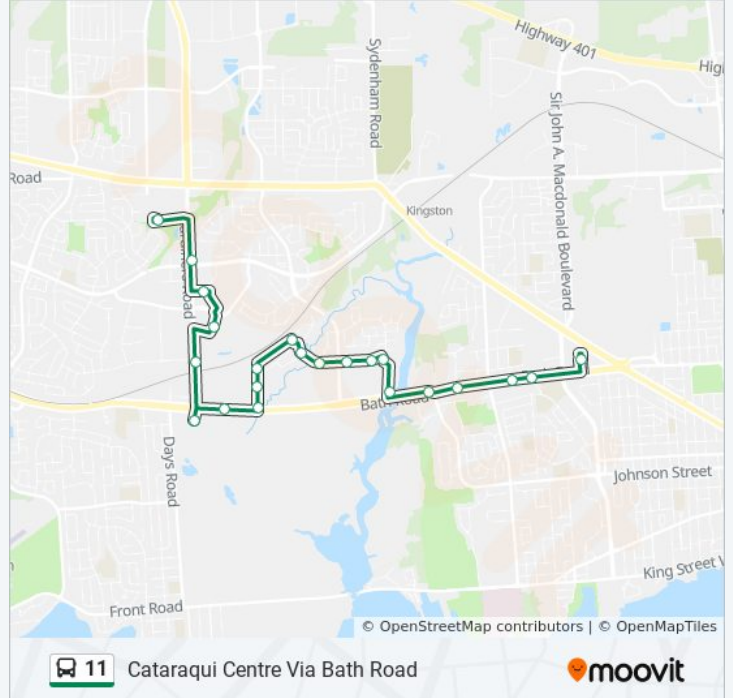

Cataraqui Centre Via Bath Road

[View In Website Mode](#)

The 11 bus line (Cataraqui Centre Via Bath Road) has 2 routes. For regular weekdays, their operation hours are:
 (1) Cataraqui Centre Via Bath Road: 6:17 AM - 10:15 PM
 (2) Kingston Centre Via Bath Road: 6:14 AM - 10:45 PM
 Use the Moovit App to find the closest 11 bus station near you and find out when is the next 11 bus arriving.

Direction: Cataraqui Centre Via Bath Road

22 stops

[VIEW LINE SCHEDULE](#)

- Kingston Centre Transfer Point Platform 5
- 257 Bath Road (North Side)
- 277 Bath Road (North Side)
- Grenville Road (North Side Of Bath)
- Queen Mary Road (North Side Of Bath)
- Bath Road (East Side Of Armstrong)
- Kingsdale Avenue (East Side Of Armstrong)
- Owens Crescent (North Side Of Kingsdale)
- 259 Kingsdale Avenue (North Side)
- Fernmoor Drive (North Side Of Malabar)
- Dolshire Street (North Side Of Malabar)
- Tanner Drive (East Side Of Melrose)
- Farnham Crescent (West Side Of Tanner)
- Arbour Heights (West Side Of Tanner)
- Bath Road (West Side Of Tanner)
- 1600 Bath Road (North Side)
- Gardiners Centre Transfer Point
- Development Drive (East Side Of Gardiners)
- Riocan Centre (East Side Of Driveway)
- Riocan at Best Buy (North Side Of Driveway)
- Taylor-Kidd Boulevard (East Side Of Gardiners)
- Cataraqui Centre Transfer Point Platform 5

11 bus Info

Direction: Cataraqui Centre Via Bath Road

Stops: 22

Trip Duration: 26 min

Line Summary:

Direction: Kingston Centre Via Bath Road

25 stops

[VIEW LINE SCHEDULE](#)

11 bus Info

Direction: Kingston Centre Via Bath Road

Stops: 25

Trip Duration: 29 min

Line Summary:

Bath Road (West Side Of Armstrong)

Queen Mary Road (South Side Of Bath)

Grenville Road (South Side Of Bath)