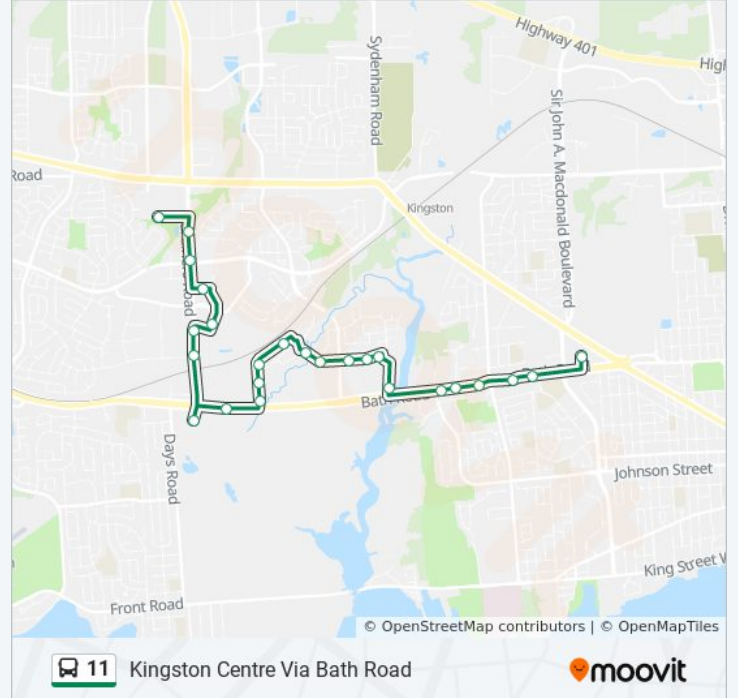

Direction: Cataraqui Centre Via Bath Road

22 stops

[VIEW LINE SCHEDULE](#)

- Kingston Centre Transfer Point Platform 5
- 257 Bath Road (North Side)
- 277 Bath Road (North Side)
- Grenville Road (North Side Of Bath)
- Queen Mary Road (North Side Of Bath)
- Bath Road (East Side Of Armstrong)
- Kingsdale Avenue (East Side Of Armstrong)
- Owens Crescent (North Side Of Kingsdale)
- 259 Kingsdale Avenue (North Side)
- Fernmoor Drive (North Side Of Malabar)
- Dolshire Street (North Side Of Malabar)
- Tanner Drive (East Side Of Melrose)
- Farnham Crescent (West Side Of Tanner)
- Arbour Heights (West Side Of Tanner)
- Bath Road (West Side Of Tanner)
- 1600 Bath Road (North Side)
- Gardiners Centre Transfer Point
- Development Drive (East Side Of Gardiners)
- Riocan Centre (East Side Of Driveway)
- Riocan at Best Buy (North Side Of Driveway)
- Taylor-Kidd Boulevard (East Side Of Gardiners)
- Cataraqui Centre Transfer Point Platform 5

11 bus Info

Direction: Cataraqui Centre Via Bath Road

Stops: 22

Trip Duration: 26 min

Line Summary:

Direction: Kingston Centre Via Bath Road

25 stops

[VIEW LINE SCHEDULE](#)

11 bus Info

Direction: Kingston Centre Via Bath Road

Stops: 25

Trip Duration: 29 min

Line Summary:

Bath Road (West Side Of Armstrong)

Queen Mary Road (South Side Of Bath)

Grenville Road (South Side Of Bath)

Portsmouth Avenue (South Side Of Bath)

290 Bath Road (South Side)

Lafleur Park (South Side Of Bath)

Kingston Centre Transfer Point Platform 5

11 bus time schedules and route maps are available in an offline PDF at moovitapp.com. Use the [Moovit App](#) to see live bus times, train schedule or subway schedule, and step-by-step directions for all public transit in Kingston.