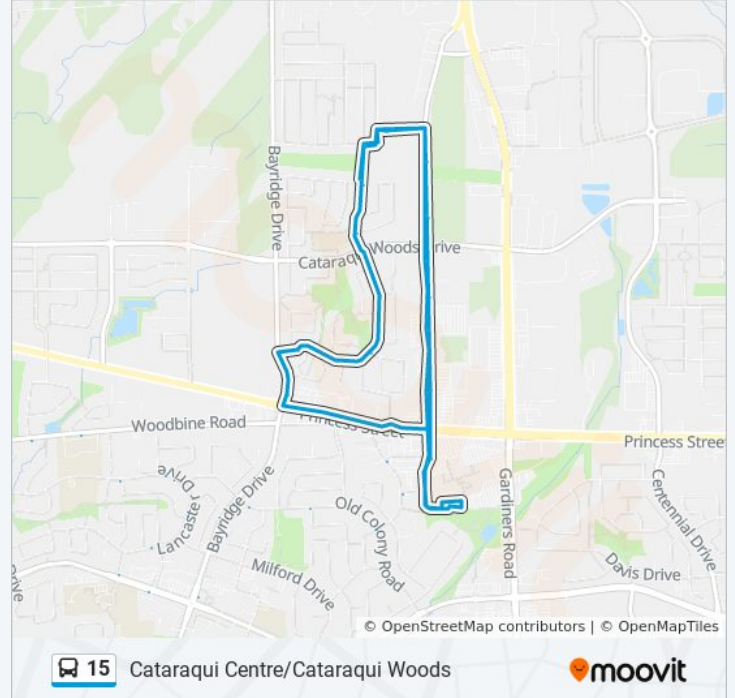

Citation Crescent (East Side Of Acadia)

Acadia Drive (East Side Of Walden)

Coverdale Drive (East Side Of Walden)

Stoneridge Drive (South Side Of Coverdale)

Vista Drive (South Side Of Bath)

Frontenac Secondary School (South Side Of Bath)

Mcewen Drive (South Side Of Bath)

Gardiners Centre Transfer Point

Gardiners Road (North Side Of Development)

Justus Drive (North Side Of Development)

Mckay Street (North Side Of Development)

Truedell Road (North Side Of Development)

Hudson Drive (North Side Of Development)

Hudson Park (North Side Of Hudson)

Bayridge Drive (North Side Of Hudson)

Holgate Crescent (North Side Of Hudson)

Bayridge Park (East Side Of Hudson)

Downing Street (North Side Of Hudson)

1116 Hudson Drive (North Side)

Mona Drive (North Side Of Hudson)

High Gate Park Drive (North Side Of Hillside)

Brookside Drive (North Side Of Prince Charles)

Edwin Street (West Side Of Waverley)

1346 Waverley Crescent (North Side)

1386 Waverley Crescent (North Side)

Clark Crescent (East Side Of Aylmer)

768 Aylmer Crescent (East Side)

808 Aylmer Crescent (South Side)

Collins Bay Road (South Side Of Aylmer)

Woodside Drive (East Side Of Mona)

Dunham Street (North Side Of Mona)

988 Mona Drive (East Side)