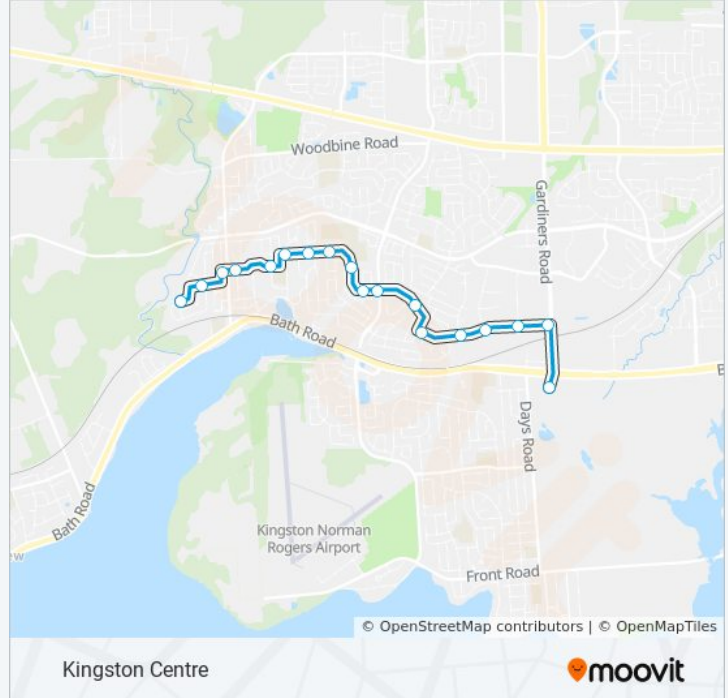

Stops: 18

Trip Duration: 12 min

Line Summary:

Mckay Street (South Side Of Development)
 Justus Drive (South Side Of Development)
 Gardiners Road (South Side Of Development)
 Gardiners Centre Transfer Point