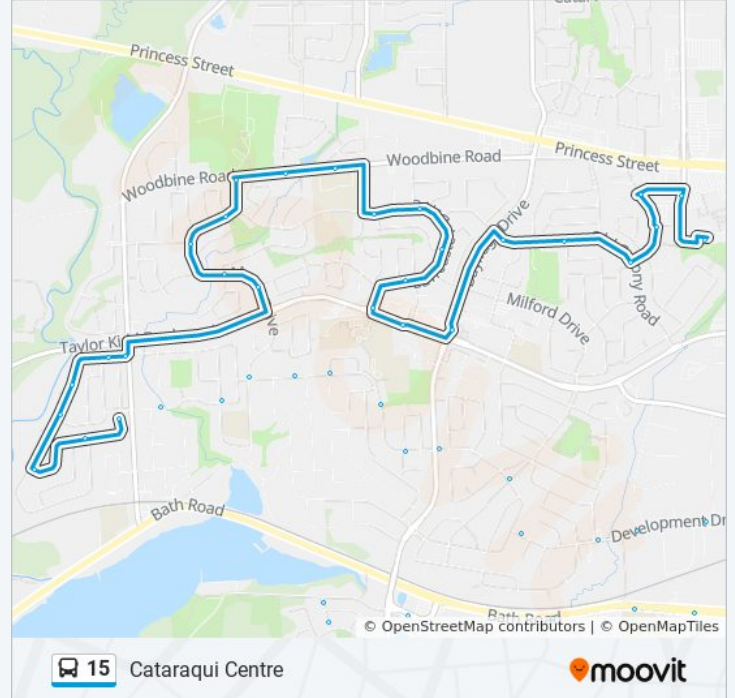

Clark Crescent (East Side Of Aylmer)

768 Aylmer Crescent (East Side)

808 Aylmer Crescent (South Side)

Collins Bay Road (South Side Of Aylmer)

Woodside Drive (East Side Of Mona)

Dunham Street (North Side Of Mona)

988 Mona Drive (East Side)

1036 Mona Drive (South Side)

Woodbine Road (East Side Of Mona)

Katharine Crescent (South Side Of Woodbine)

Holy Cross Secondary (South Side Of Woodbine)

Chancery Street (South Side Of Lancaster)

917 Lancaster Drive (South Side)

Chancery Street (West Side Of Lancaster)

Bridle Path Crescent (North Side Of Lancaster)

Taylor-Kidd Boulevard (West Side Of Liston)

Sexton Lane (South Side Of Taylor-Kidd)

Bayridge Centre (East Side Of Bayridge)

Bayridge Drive (South Side Of Old Colony)

Purcell Crescent (South Side Of Old Colony)

Ridley Drive (West Side Of Old Colony)

Sutton Mills Court (East Side Of Ridley)