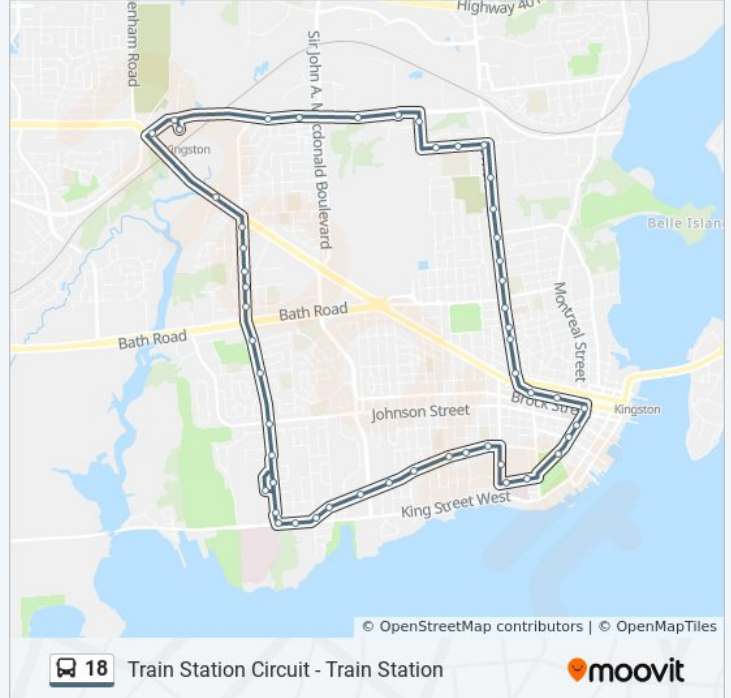

**18 bus Info**

**Direction:** Train Station Circuit - Train Station

**Stops:** 53

**Trip Duration:** 47 min

**Line Summary:**

Railway Street (West Side Of Division)  
Fraser Street (West Side Of Division)  
Guy Street (West Side Of Division)  
Adelaide Street (West Side Of Division)  
Pine Street (West Side Of Division)  
York Street (West Side Of Division)  
Colborne Street (West Side Of Division)  
Barrie Street (South Side Of Princess)  
270 Princess Street (South Side)  
Downtown Transfer Point Platform 4  
Johnson Street (West Side Of Bagot)  
Earl Street (West Side Of Bagot)  
West Street (North Side Of Bagot)  
George Street (North Side Of Stuart)  
Kingston General Hospital (North Side Of Stuart)  
Grant Hall (East Side Of University)  
Alfred Street (North Side Of Union)  
Albert Street (North Side Of Union)  
Victoria Street (North Side Of Union)  
Willingdon Avenue (North Side Of Union)  
Pembroke Street (North Side Of Union)  
Queen's West Campus (North Side Of Union)  
Yonge Street (North Side Of Union)  
Mowat Avenue (North Side Of Union)  
Mcdonald Avenue (North Side Of King)  
Portsmouth Avenue (North Side Of King)  
Baiden Street (East Side Of Portsmouth)  
Calderwood Drive (East Side Of Portsmouth)  
St. Lawrence College Transfer Point  
Calderwood Drive (East Side Of Portsmouth)  
Kfl&A Health Unit (East Side Of Portsmouth)  
Johnson Street (East Side Of Portsmouth)  
Miles Avenue (East Side Of Portsmouth)