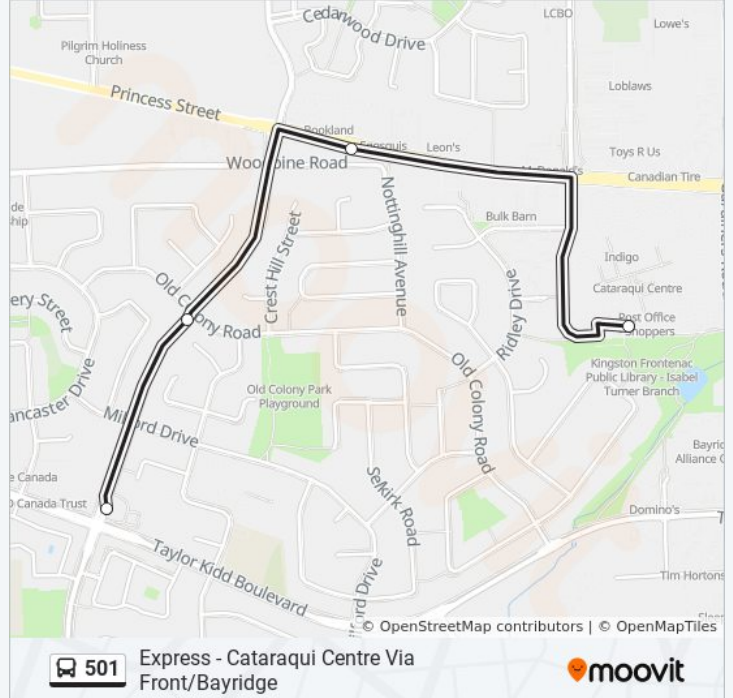

Use the Moovit App to find the closest 501 bus station near you and find out when is the next 501 bus arriving.

Direction: Express - Cataraqi Centre Via Front/Bayridge

15 stops

[VIEW LINE SCHEDULE](#)

Downtown Transfer Point Platform 4
Kingston General Hospital (North Side Of Stuart)
The Isabel/Tett Centres (North Side Of King)
Sir John A Macdonald Blvd (North Side Of King)
Portsmouth Avenue (North Side Of King)
Trailhead Place (North Side Of King)
Invista (North Side Of Front)
Centre 70 Park And Ride (East Side Of Days)
Glen Castle Road (North Side Of Henderson)
Conservatory Drive (East Side Of Bayridge)
Hudson Drive (East Side Of Bayridge)
Bayridge Centre (East Side Of Bayridge)
Old Colony Road (East Side Of Bayridge)
Princess Street (South Side) East Of Bayridge
Cataraqi Centre Transfer Point Platform 1

501 bus Time Schedule

Express - Cataraqi Centre Via Front/Bayridge
Route Timetable:

Sunday	5:58 AM - 11:25 PM
Monday	5:58 AM - 11:30 PM
Tuesday	5:58 AM - 11:30 PM
Wednesday	5:58 AM - 11:30 PM
Thursday	5:58 AM - 11:30 PM
Friday	5:58 AM - 11:30 PM
Saturday	5:58 AM - 11:30 PM

501 bus Info

Direction: Express - Cataraqi Centre Via Front/Bayridge

Stops: 15

Trip Duration: 29 min

Line Summary:

Direction: Express - Downtown Via Princess St

10 stops

[VIEW LINE SCHEDULE](#)

- Cataraqui Centre Transfer Point Platform 1
- Centennial Drive (South Side Of Princess)
- Kingston Gospel Temple (South Side Of Princess)
- Parkway (South Side Of Princess)
- Hillendale Avenue (South Side Of Princess)
- Kingston Centre (South Side Of Princess)
- 800 Princess Street (South Side)
- Albert Street (South Side Of Princess)
- Barrie Street (South Side Of Princess)
- Downtown Transfer Point Platform 4