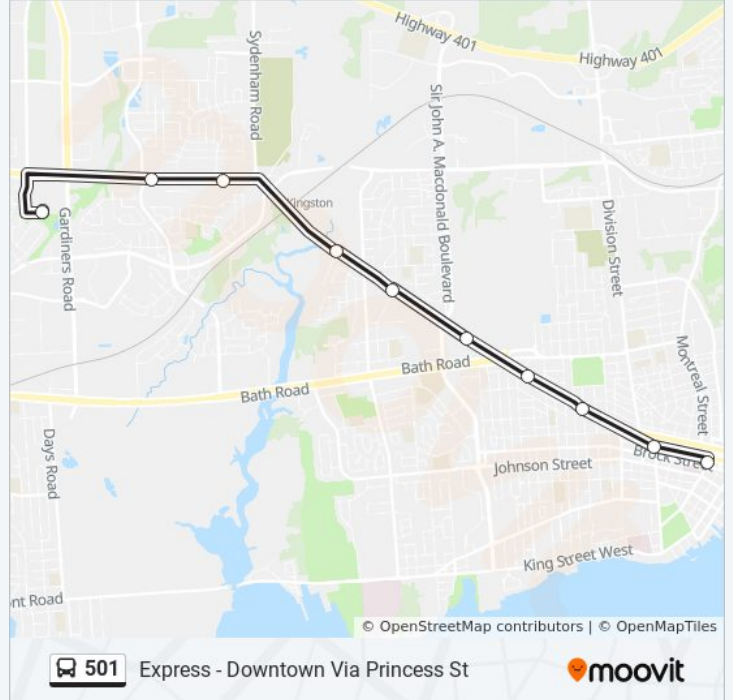

501 bus time schedules and route maps are available in an offline PDF at moovitapp.com. Use the [Moovit App](#) to see live bus times, train schedule or subway schedule, and step-by-step directions for all public transit in Kingston.

[About Moovit](#) • [MaaS Solutions](#) • [Supported Countries](#) • [Mooviter Community](#)

© 2023 Moovit - All Rights Reserved

Check Live Arrival Times