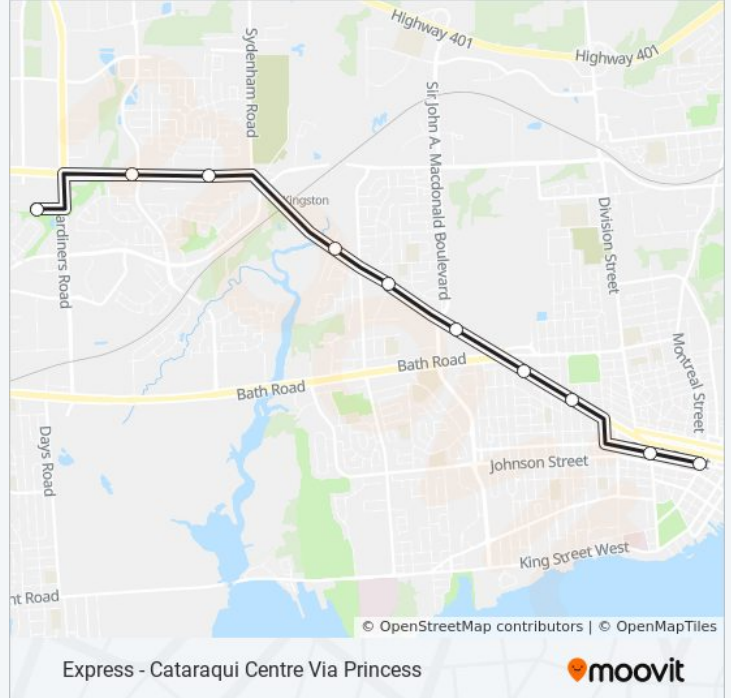

Use the Moovit App to find the closest 502 bus station near you and find out when is the next 502 bus arriving.

Direction: Express - Cataraqi Centre Via Princess

10 stops

[VIEW LINE SCHEDULE](#)

- Downtown Transfer Point Platform 3
- Barrie Street (North Side Of Brock)
- Nelson Street (North Side Of Princess)
- Tower Street (North Side Of Princess)
- 1055 Princess Street/Kingston Centre (North Side)
- Mcmichael Street (North Side Of Princess)
- Parkway (North Side Of Princess)
- Andersen Drive (North Side Of Princess)
- Centennial Drive (North Side Of Princess)
- Cataraqi Centre Transfer Point Platform 2

502 bus Time Schedule

Express - Cataraqi Centre Via Princess Route
Timetable:

Sunday	6:10 AM - 11:30 PM
Monday	5:55 AM - 11:30 PM
Tuesday	5:55 AM - 11:30 PM
Wednesday	5:55 AM - 11:30 PM
Thursday	5:55 AM - 11:30 PM
Friday	5:55 AM - 11:30 PM
Saturday	6:10 AM - 11:30 PM

502 bus Info

Direction: Express - Cataraqi Centre Via Princess

Stops: 10

Trip Duration: 22 min

Line Summary:

Direction: Express - Downtown Via Bayridge/Front

15 stops

[VIEW LINE SCHEDULE](#)

- Cataraqi Centre Transfer Point Platform 2
- Princess Street (North Side) East Of Bayridge
- Old Colony Road (West Side Of Bayridge)
- Bayridge Centre (West Side Of Bayridge)
- Hudson Drive (West Side Of Bayridge)
- Acadia Drive (West Side Of Bayridge)
- Glen Castle Road (South Side Of Henderson)
- Centre 70 Park And Ride (West Side Of Days)
- Invista (South Side Of Front)
- Trailhead Place (South Side Of King)
- Portsmouth Avenue (South Side Of King)
- Sir John A Macdonald Blvd. (South Side Of King)
- The Isabel/Tett Centres (South Side Of King)
- Kingston General Hospital (South Side Of Stuart)
- Downtown Transfer Point Platform 3