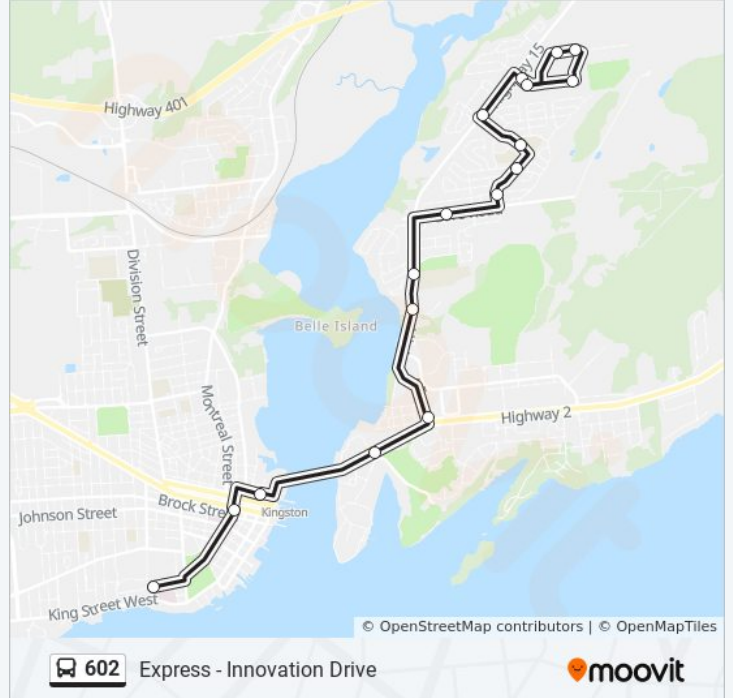

## Direction: Express - Innovation Drive

17 stops

[VIEW LINE SCHEDULE](#)

Kingston General Hospital (South Side Of Stuart)  
Downtown Transfer Point Platform 5  
King Street (South Side Of Barrack)  
Highway 2 at Royal Military College (South Side)  
Barriefield (East Side Of Highway 15)  
Barrett Court (East Side Of Highway 15)  
Grenadier Drive (East Side Of Highway 15)  
Rideau Town Centre (South Side Of Gore)  
Dalgleish Avenue (East Side Of Rose Abbey)  
Mccallum Street (East Side Of Rose Abbey)  
St. Martha Street (North Side Of Rose Abbey)  
Rose Abbey Drive (East Side Of Highway 15)  
Innovation Drive at Highway 15 (South Side)  
695 Innovation Drive (South Side)  
933 John Marks Avenue (North Side)  
Discovery Avenue (North Side Of John Marks)  
Innovation Drive at Highway 15 (North Side)

## 602 bus Info

**Direction:** Express - Innovation Drive

**Stops:** 17

**Trip Duration:** 24 min

**Line Summary:**

602 bus time schedules and route maps are available in an offline PDF at [moovitapp.com](https://moovitapp.com). Use the [Moovit App](#) to see live bus times, train schedule or subway schedule, and step-by-step directions for all public transit in Kingston.