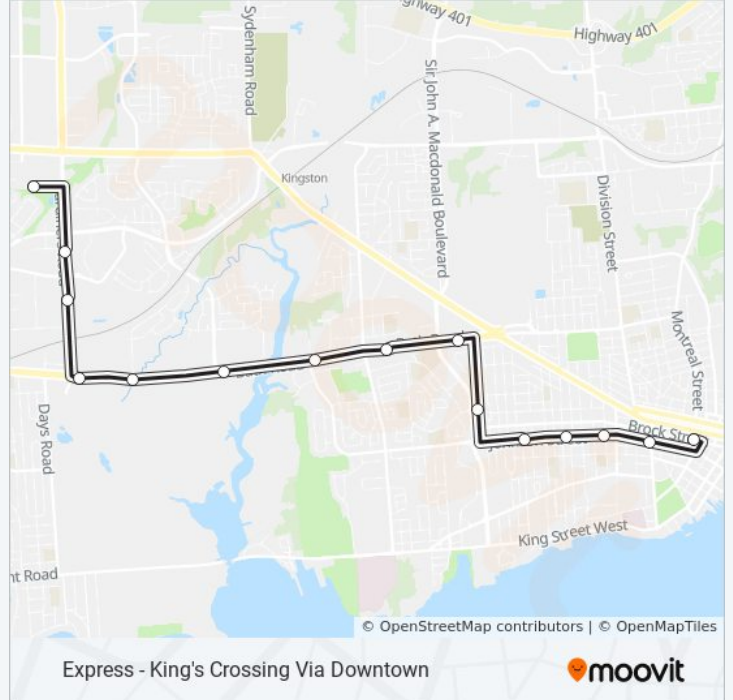

Use the Moovit App to find the closest 702 bus station near you and find out when is the next 702 bus arriving.

Direction: Express - King's Crossing Via Division

8 stops

[VIEW LINE SCHEDULE](#)

Downtown Transfer Point Platform 2
Barrie Street (North Side Of Brock)
York Street (East Side Of Division)
Russell Street (East Side Of Division)
Kirkpatrick Street (East Side Of Division)
Weller Avenue (East Side Of First Canada)
King's Crossing South (North Side Of Driveway)
King's Crossing North (East Side Of Driveway)

- Cataraqui Centre Transfer Point Platform 3
- Arlington Park Place (West Side Of Gardiners)
- Riocan Centre (West Side Of Gardiners)
- Gardiners Centre (South Side Of Bath)
- Tanner Drive (South Side Of Bath)
- Centennial Drive (South Side Of Bath)
- Queen Mary Road (South Side Of Bath)
- 290 Bath Road (South Side)
- Kingston Centre (South Side Of Bath)
- 324 Palace Road (West Side)
- Willingdon Avenue (South Side Of Johnson)
- Victoria Street (South Side Of Johnson)
- Alfred Street (South Side Of Johnson)
- Barrie Street (South Side Of Johnson)
- Downtown Transfer Point Platform 2

702 bus Time Schedule

Express - King's Crossing Via Downtown Route
Timetable:

Sunday	6:22 AM - 11:15 PM
Monday	6:22 AM - 11:15 PM
Tuesday	6:22 AM - 11:15 PM
Wednesday	6:22 AM - 11:15 PM
Thursday	6:22 AM - 11:15 PM
Friday	6:22 AM - 11:15 PM
Saturday	6:22 AM - 11:15 PM

702 bus Info

Direction: Express - King's Crossing Via Downtown

Stops: 15

Trip Duration: 25 min

Line Summary:

702 bus time schedules and route maps are available in an offline PDF at moovitapp.com. Use the [Moovit App](#) to see live bus times, train schedule or subway schedule, and step-by-step directions for all public transit in Kingston.