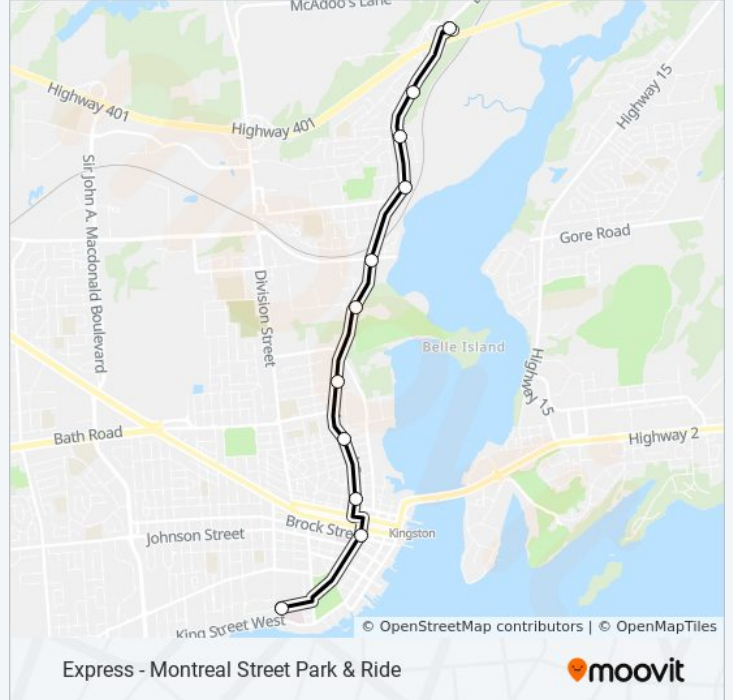

802

Express - Montreal Street Park & Ride

View In Website Mode

The 802 bus line Express - Montreal Street Park & Ride has one route. For regular weekdays, their operation hours are: (1) Express - Montreal Street Park & Ride: 6:00 AM - 11:17 PM
Use the Moovit App to find the closest 802 bus station near you and find out when is the next 802 bus arriving.

Direction: Express - Montreal Street Park & Ride

11 stops

[VIEW LINE SCHEDULE](#)

- Kingston General Hospital (South Side Of Stuart)
- Downtown Transfer Point Platform 6
- Ordnance Street (East Side Of Montreal)
- Charles Street (East Side Of Montreal)
- Joseph Street (East Side Of Montreal)
- Hickson Avenue (East Side Of Montreal)
- John Counter Boulevard (East Side Of Montreal)
- 1135 Montreal Street (East Side)
- Sutherland Drive (East Side Of Montreal)
- Sheppard Street (East Side Of Montreal)
- Montreal Street Park And Ride

802 bus Time Schedule

Express - Montreal Street Park & Ride Route
Timetable:

Sunday	6:00 AM - 11:17 PM
Monday	6:00 AM - 11:17 PM
Tuesday	6:00 AM - 11:17 PM
Wednesday	6:00 AM - 11:17 PM
Thursday	6:00 AM - 11:17 PM
Friday	6:00 AM - 11:17 PM
Saturday	6:00 AM - 11:17 PM

802 bus Info

Direction: Express - Montreal Street Park & Ride

Stops: 11

Trip Duration: 18 min

Line Summary:

802 bus time schedules and route maps are available in an offline PDF at moovitapp.com. Use the [Moovit App](#) to see live bus times, train schedule or subway schedule, and step-by-step directions for all public transit in Kingston.