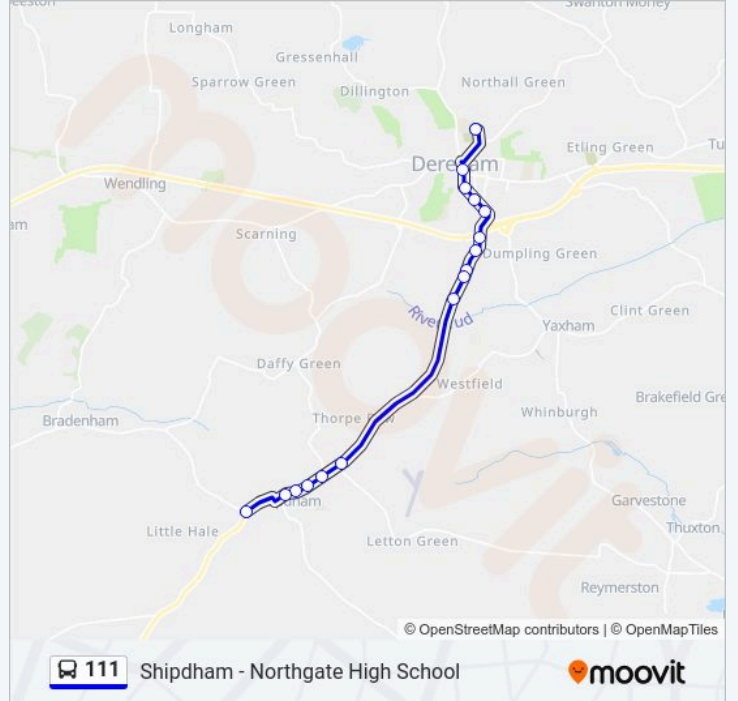

## Shipdham - Northgate High School

Get The App

The 111 bus line (Shipdham - Northgate High School) has 2 routes. For regular weekdays, their operation hours are:  
(1) Dereham: 07:55(2) Shipdham: 15:25  
Use the Moovit App to find the closest 111 bus station near you and find out when is the next 111 bus arriving.

### Direction: Dereham

16 stops

[VIEW LINE SCHEDULE](#)

Threeways Garage, Shipdham  
Post Office, Shipdham  
Central Garage, Shipdham  
Pound Green Lane, Shipdham  
Swan Lane, Shipdham  
Eastgate, Shipdham  
Holland Court, Toftwood  
Millwrights, Toftwood  
Chapel Lane, Toftwood  
Westfield Road, Toftwood  
Toftmead Close, Toftwood  
Homebase, Dereham  
Swan Road, Dereham  
Banyard Place, Dereham  
Market Place, Dereham  
Northgate High School, Dereham

### 111 bus Time Schedule

Dereham Route Timetable:

Sunday	Not Operational
Monday	07:55
Tuesday	07:55
Wednesday	07:55
Thursday	07:55
Friday	07:55
Saturday	Not Operational

### 111 bus Info

**Direction:** Dereham

**Stops:** 16

**Trip Duration:** 25 min

**Line Summary:**

**Direction: Shipdham**

16 stops

[VIEW LINE SCHEDULE](#)