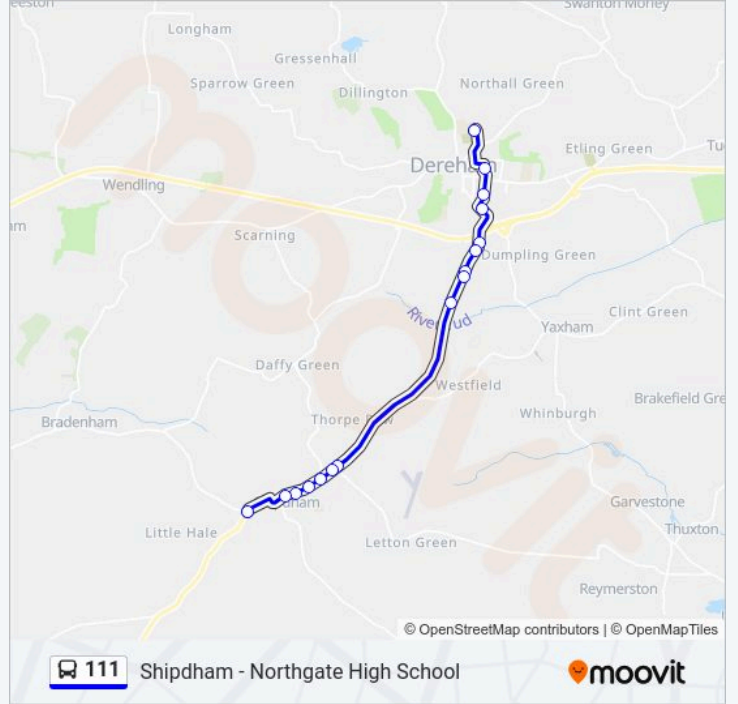

### 111 bus Info

**Direction:** Dereham

**Stops:** 16

**Trip Duration:** 25 min

**Line Summary:**

**Direction: Shipdham**

16 stops

[VIEW LINE SCHEDULE](#)

- Northgate High School, Dereham
- John Bates Close, Dereham
- Morrisons, Dereham
- Homebase, Dereham
- Toftmead Close, Toftwood
- Westfield Road, Toftwood
- Chapel Lane, Toftwood
- Millwrights, Toftwood
- Holland Court, Toftwood
- Eastgate, Shipdham
- Kings Head, Shipdham
- Swan Lane, Shipdham
- Pound Green Lane, Shipdham
- Chapel Street, Shipdham
- Post Office, Shipdham
- Threeways Garage, Shipdham

**111 bus Time Schedule**

Shipdham Route Timetable:

Sunday	Not Operational
Monday	15:25
Tuesday	15:25
Wednesday	15:25
Thursday	15:25
Friday	15:25
Saturday	Not Operational

**111 bus Info**

**Direction:** Shipdham  
**Stops:** 16  
**Trip Duration:** 25 min  
**Line Summary:**