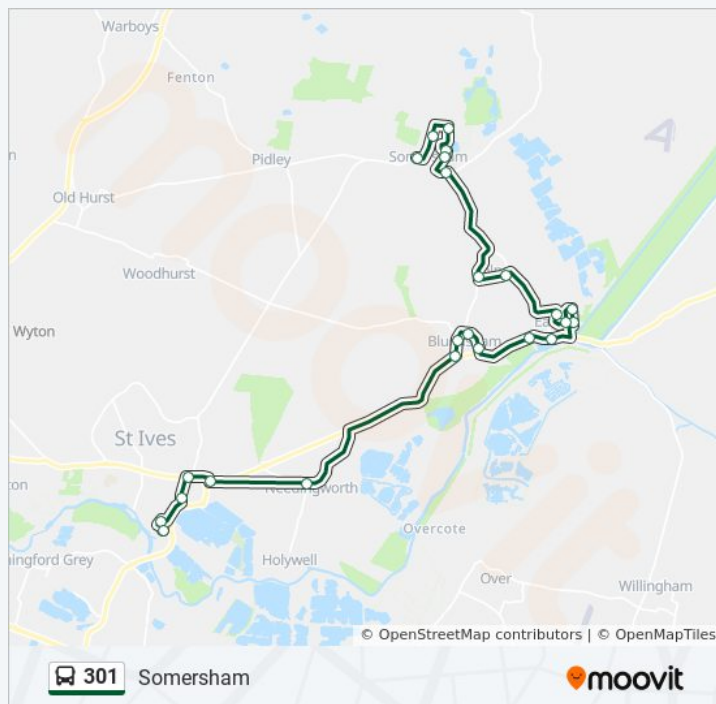

Direction: Somersham

26 stops

[VIEW LINE SCHEDULE](#)

Bus Station, St Ives
 East Street, St Ives
 Little Farthing Close, St Ives
 Russet Close, St Ives
 Morrisons, St Ives
 Church Street, Needingworth
 Rectory Road, Bluntisham
 High Street, Bluntisham
 St Mary's Road, Bluntisham
 St Mary's Close, Bluntisham

Line Summary:

Marina, Earith

Chapel Lane, Earith

Adelaide Walk, Earith

Parrens Road, Earith

School Road, Earith

Greenfields, Earith

Dunholt Way, Colne

East Street, Colne

Colne Road, Somersham

Parkhall Road, Somersham

Coronation Avenue, Somersham

Loftsteads, Somersham

Ibbott Crescent, Somersham

Springfield, Somersham

Windsor Gardens, Somersham

Parkhall Road, Somersham

Direction: St Ives

41 stops

[VIEW LINE SCHEDULE](#)

New Road, Ramsey

Fairfields Drive, Ramsey

Brands Close, Ramsey

Owls End, Bury