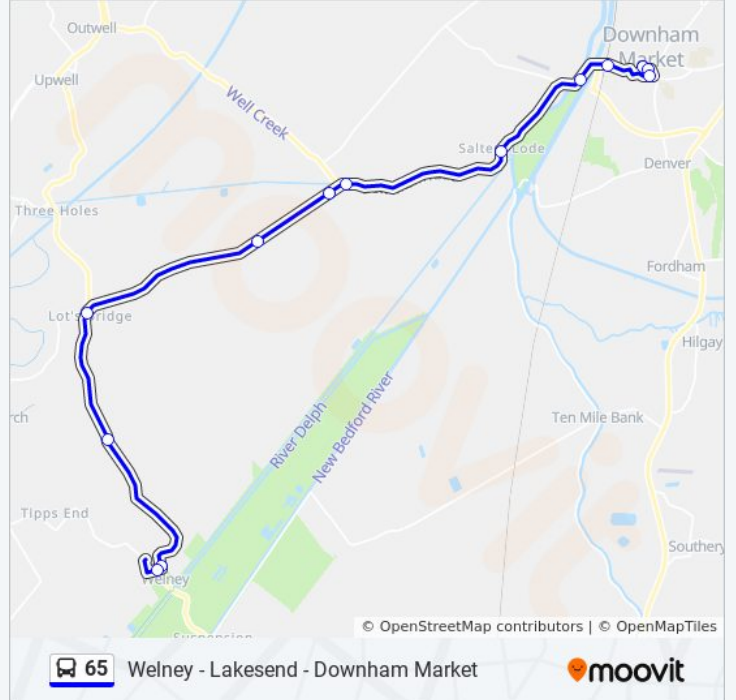

65 bus Info

Direction: Downham Market

Stops: 11

Trip Duration: 24 min

Line Summary:

Direction: Welney

13 stops

[VIEW LINE SCHEDULE](#)

Bridge Street, Downham Market

Bridge Street, Downham Market

Tesco Superstore, Downham Market

Railway Station, Downham Market

Bus Shelter, Downham Market

Kemps Close, Salters Lode

Chequers, Nordelph

Coronation Avenue, Nordelph

Thorpe Terrace, Nordelph

Silt Road, Lotts Bridge

Cock Fen Road, Lakesend

Chestnut Avenue, Welney

New Road, Welney

65 bus Time Schedule

Welney Route Timetable:

Sunday	Not Operational
Monday	Not Operational
Tuesday	Not Operational
Wednesday	Not Operational
Thursday	Not Operational
Friday	12:15 PM
Saturday	Not Operational

65 bus Info

Direction: Welney

Stops: 13

Trip Duration: 24 min

Line Summary:

65 bus time schedules and route maps are available in an offline PDF at moovitapp.com. Use the [Moovit App](#) to see live bus times, train schedule or subway schedule, and step-by-step directions for all public transit in East Anglia.