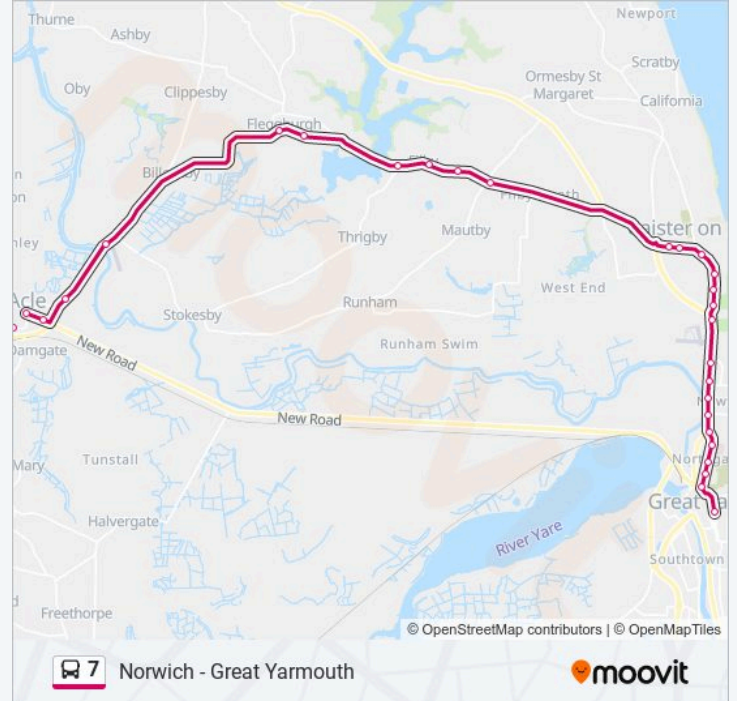

7 bus Info
Direction: Great Yarmouth
Stops: 47
Trip Duration: 68 min
Line Summary:

Travelodge, Acle

Hermitage Close, Acle

Boatbuilders, Fleggburgh

Kings Arms, Fleggburgh

Ruggs Lane, Fleggburgh

Thrigby Road, Filby

Pound Lane, Filby

Poplar Drive, Filby

Kings Head, Filby

Prince Of Wales Road, Caister-On-Sea

Grange Road, Caister-On-Sea

Police Station, Caister-On-Sea

Tan Lane, Caister-On-Sea

St Julian Road, Caister-On-Sea

Tesco, Caister-On-Sea

Stadium, Caister-On-Sea

Fremantle Road, Great Yarmouth

Jellicoe Road, Great Yarmouth

River Walk, Great Yarmouth

Barnard Crescent, Great Yarmouth

Firstbus Garage, Great Yarmouth

Hospital, Great Yarmouth

Stanley Road, Great Yarmouth

Frederick Road, Great Yarmouth

St. Nicholas' Church, Great Yarmouth

Market Gates, Great Yarmouth

7 Norwich - Great Yarmouth

Direction: James Paget Hospital

74 stops

[VIEW LINE SCHEDULE](#)