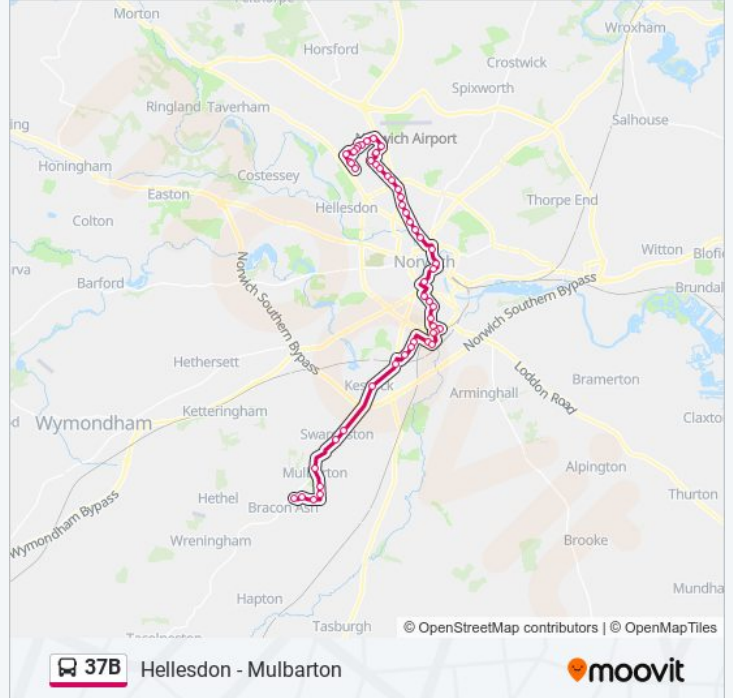

37B bus Time Schedule

Hellesdon Route Timetable:

Sunday	Not Operational
Monday	19:35
Tuesday	19:35
Wednesday	19:35
Thursday	19:35
Friday	19:35
Saturday	19:35

37B bus Info

Direction: Hellesdon

Stops: 51

Trip Duration: 60 min

Line Summary:

- Langham Close, Norwich
- St Stephens Street, Norwich City Centre
- Castle Meadow, Norwich City Centre
- Tombland, Norwich
- Anglia Square, Norwich
- Wingfield Road, Norwich
- Drayton Road, Norwich
- Penn Grove, Norwich
- Half Mile Road, Norwich
- Mecca Bingo, Norwich
- Mile Cross Road, Mile Cross
- The Boundary, Mile Cross
- Merchant Way, Hellesdon
- Heather Avenue, Hellesdon
- Hastings Avenue, Hellesdon
- Berkley Close, Hellesdon
- Meadow Way, Hellesdon
- Garage, Hellesdon
- Dennis Road, Hellesdon
- Gowing Road, Hellesdon
- Raymond Close, Hellesdon
- Meredith Road, Hellesdon
- Bernham Road, Hellesdon
- Bernham Road, Hellesdon
- Bernham Road, Hellesdon
- Plantation Road, Hellesdon
- Park Way, Hellesdon
- Coppice Avenue, Hellesdon
- Woodland Road Stores, Hellesdon

Keyes Road, Norwich

Southwell Road, Norwich

Mill Close, Norwich

Langham Close, Norwich

St Stephens Street, Norwich City Centre

37B bus time schedules and route maps are available in an offline PDF at moovitapp.com. Use the [Moovit App](#) to see live bus times, train schedule or subway schedule, and step-by-step directions for all public transit in East Anglia.