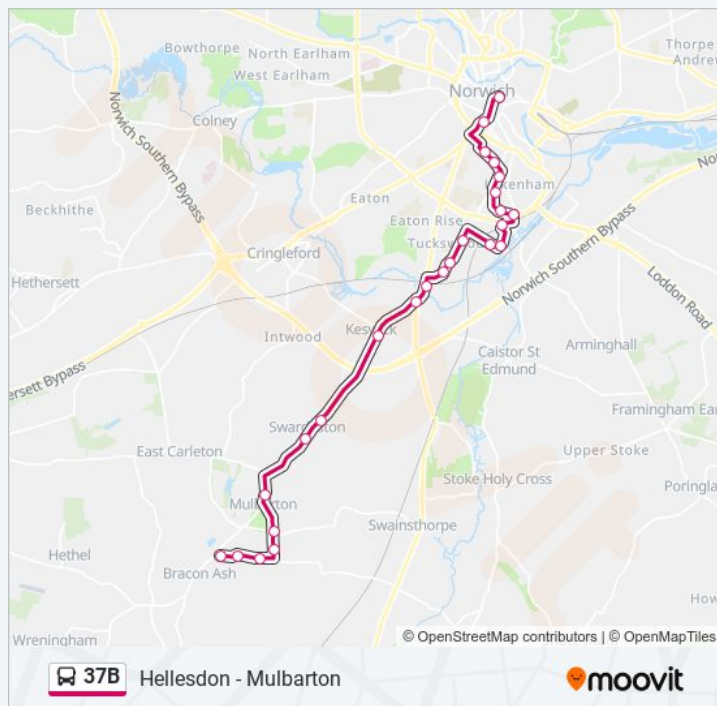

Castle Meadow, Norwich City Centre

St Stephens Street, Norwich City Centre

Langham Close, Norwich

Mill Close, Norwich

Hatton Road, Norwich

Keyes Road, Norwich

Cavell Road, Norwich

Long John Hill, Lakenham

Mansfield Lane, Lakenham

Manthorpe Close, Lakenham

Colburn Road, Lakenham

Robin Hood Road, Tuckswold

Hall Road, Tuckswold

Fountains Road, Tuckswold

Marsh Harrier Inn, South Tuckswold

Ipswich Road Junction, South Tuckswold

Low Road, Keswick

Short Lane, Swardeston

Bus Shelter, Swardeston

Worlds End, Mulbarton

Rectory Lane, Mulbarton

Bluebell Road, Mulbarton

Birchfield Lane, Mulbarton

Lark Rise, Mulbarton

Roundabout, Mulbarton

Direction: Norwich City Centre

24 stops

[VIEW LINE SCHEDULE](#)

Roundabout, Mulbarton

Lark Rise, Mulbarton

Birchfield Lane, Mulbarton

Birchfield Gardens, Mulbarton

Monday	18:59
Tuesday	18:59
Wednesday	18:59
Thursday	18:59
Friday	18:59
Saturday	18:49

37B bus Info

Direction: Mulbarton

Stops: 25

Trip Duration: 26 min

Line Summary:

37B bus Time Schedule

Norwich City Centre Route Timetable:

Sunday	09:15 - 17:00
Monday	Not Operational
Tuesday	Not Operational
Wednesday	Not Operational
Thursday	Not Operational