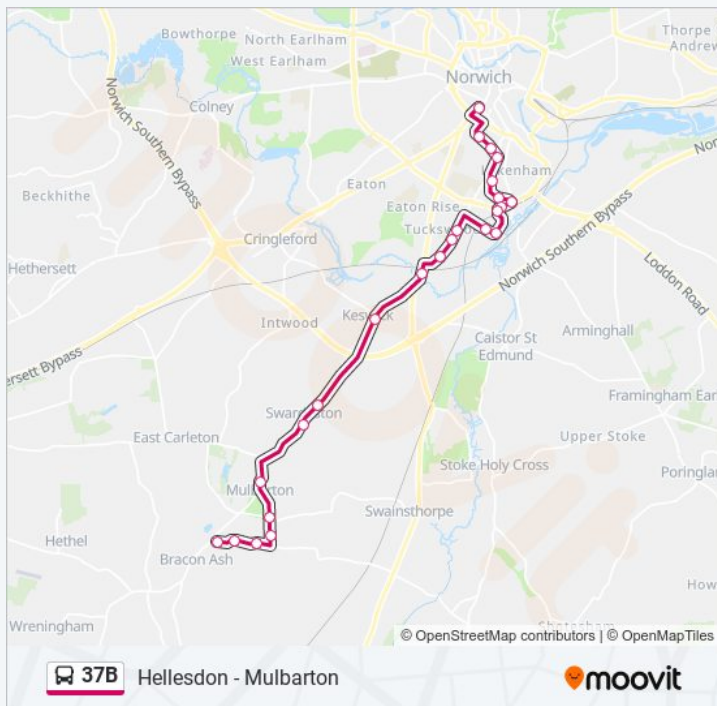

Direction: Norwich City Centre

24 stops

[VIEW LINE SCHEDULE](#)

Roundabout, Mulbarton

Lark Rise, Mulbarton

Birchfield Lane, Mulbarton

Birchfield Gardens, Mulbarton

Monday	18:59
Tuesday	18:59
Wednesday	18:59
Thursday	18:59
Friday	18:59
Saturday	18:49

Friday

Not Operational

Saturday

Not Operational

37B bus Info

Direction: Norwich City Centre

Stops: 24

Trip Duration: 26 min

Line Summary:

The Common, Mulbarton

Worlds End, Mulbarton

Bus Shelter, Swardeston

Short Lane, Swardeston

Low Road, Keswick

Marsh Harrier Inn, South Tuckswood

Fountains Road, Tuckswood