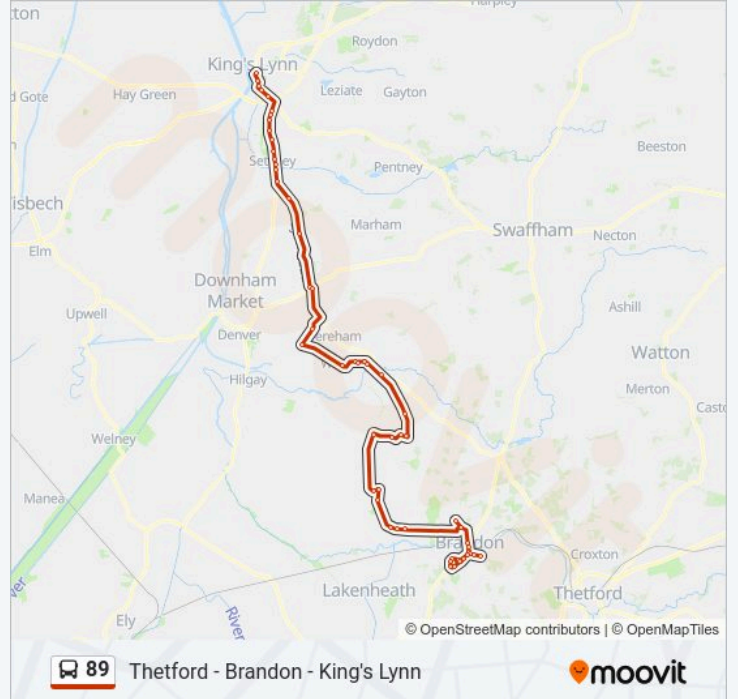

Nursery Lane, Hockwold

Bus Shelter, Weeting

Garage, Weeting

Bus Shelter, Weeting

Brandon Road, Weeting

Riverside Way, Brandon

Aldi, Brandon

Ladram House, Brandon

Old Forge Court, Brandon

Tesco Main Entrance, Brandon

Sweden Place, Brandon

Highbury Road, Brandon

Mile End, Brandon

Pond Lane, Brandon

Manor Road, Brandon

Church Close, Brandon

Sweden Place, Brandon

Tesco Main Entrance, Brandon

Old Forge Court, Brandon

Lode Street, Brandon

Knappers Way, Brandon

Lingheath Road, Brandon

### Direction: Kings Lynn

65 stops

[VIEW LINE SCHEDULE](#)

Bus Interchange, Thetford

Canterbury Way, Thetford

Heron Avenue Path, Brandon

Lingheath Road, Brandon

Car Park, Brandon