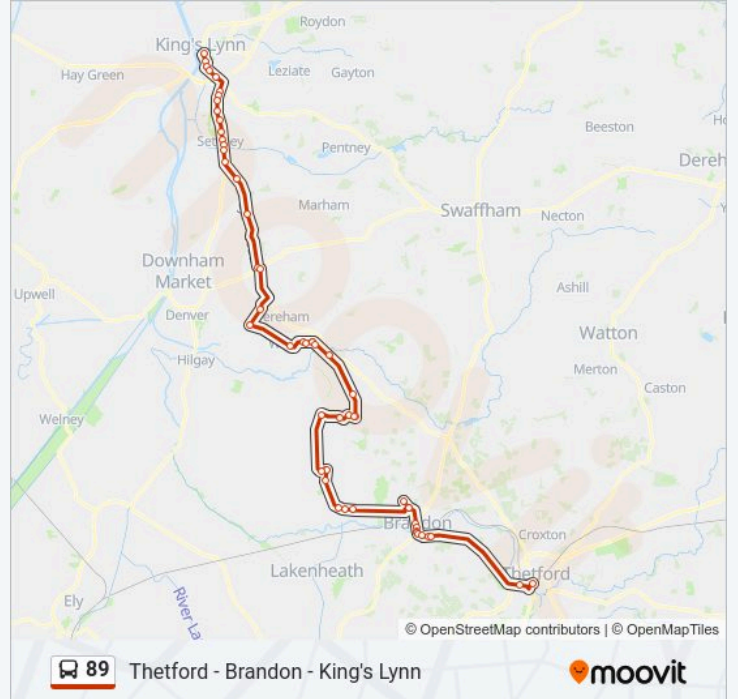

**89 bus Info**

**Direction:** Thetford

**Stops:** 54

**Trip Duration:** 41 min

**Line Summary:**

Rose's Wood Layby, Stradsett  
Lime Kiln Road, West Dereham  
Church Road Junction, West Dereham  
The Old Red Lion, Wretton  
School, Stoke Ferry  
Oak Road, Stoke Ferry  
High Street, Stoke Ferry  
Bus Shelter, Stoke Ferry  
Oxborough Road, Stoke Ferry  
Bus Shelter, Whittington  
Old Post Office, Brookville  
Stoke Road, Methwold  
High Street, Methwold  
Church, Methwold  
Herbert Drive, Methwold  
New Road, Methwold Hythe  
Post Office, Feltwell  
School, Feltwell  
The Beck, Feltwell  
Paynes Lane, Feltwell  
Malt Lane, Hockwold  
Bus Shelter, Hockwold  
Nursery Lane, Hockwold  
Bus Shelter, Weeting  
Garage, Weeting  
Bus Shelter, Weeting  
Brandon Road, Weeting  
Riverside Way, Brandon  
Aldi, Brandon  
Ladram House, Brandon  
Lode Street, Brandon  
Knappers Way, Brandon

Lingheath Road, Brandon

Heron Avenue Path, Brandon

Canterbury Way, Thetford

Bus Interchange, Thetford

89 bus time schedules and route maps are available in an offline PDF at [moovitapp.com](https://moovitapp.com). Use the Moovit App to see live bus times, train schedule or subway schedule, and step-by-step directions for all public transit in East Anglia.