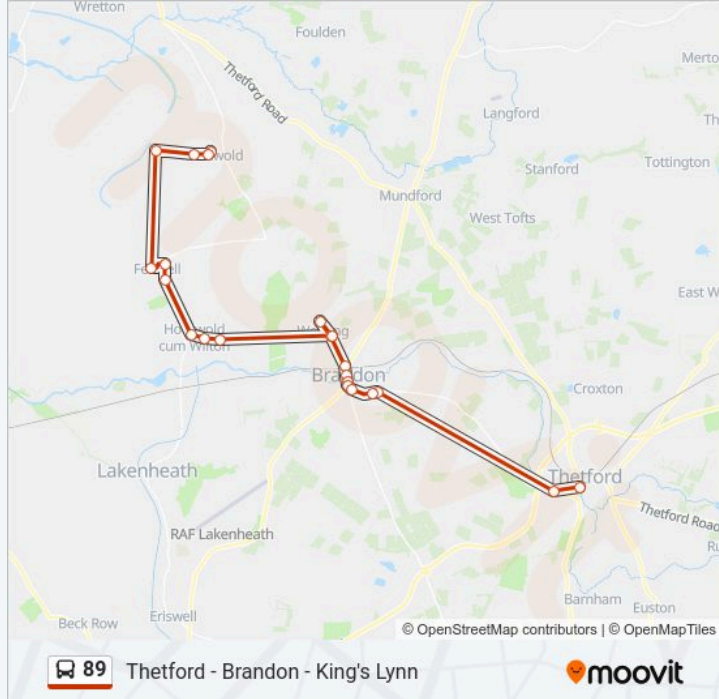

### 89 bus Info

**Direction:** Methwold

**Stops:** 22

**Trip Duration:** 49 min

**Line Summary:**

Bell Street, Feltwell

High Street, Feltwell

New Road, Methwold Hythe

Herbert Drive, Methwold

Cross, Methwold

Church, Methwold

**Direction: Thetford**

54 stops

[VIEW LINE SCHEDULE](#)

Transport Interchange, Kings Lynn

Millfleet, Kings Lynn