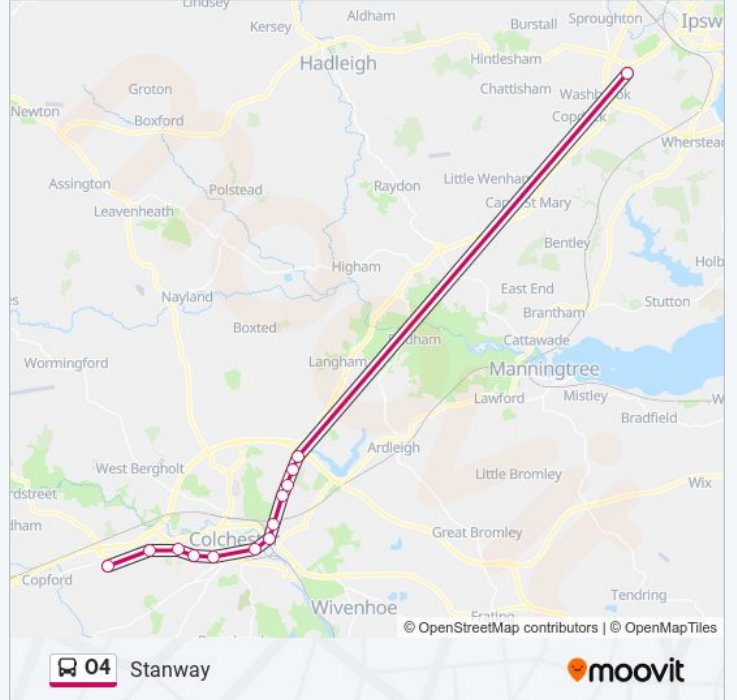

04 bus time schedules and route maps are available in an offline PDF at moovitapp.com. Use the [Moovit App](#) to see live bus times, train schedule or subway schedule, and step-by-step directions for all public transit in East Anglia.

[About Moovit](#) • [MaaS Solutions](#) • [Supported Countries](#) • [Mooviter Community](#)

© 2024 Moovit - All Rights Reserved

Check Live Arrival Times