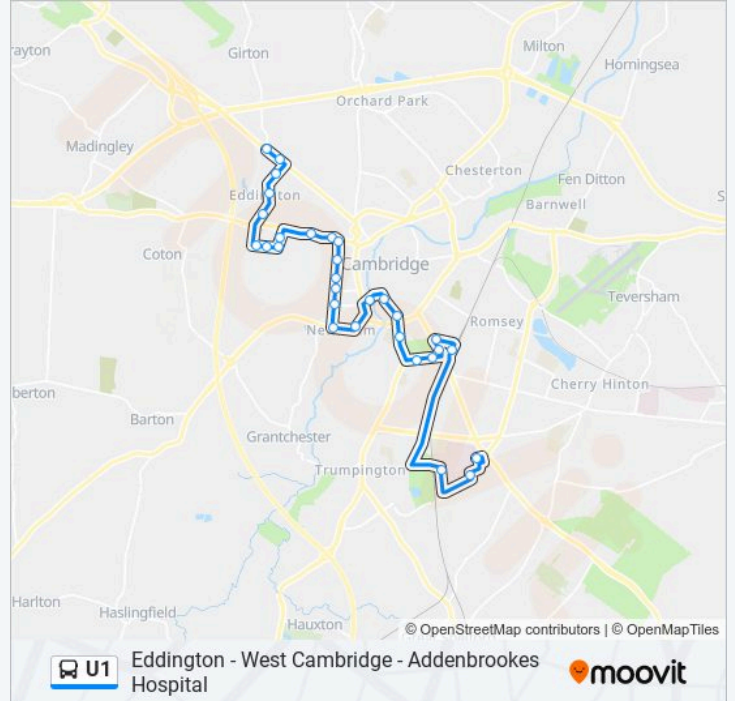

Use the Moovit App to find the closest U1 bus station near you and find out when is the next U1 bus arriving.

Direction: Addenbrookes

30 stops

[VIEW LINE SCHEDULE](#)

- Girton Road, Girton
- Thornton Road, Cambridge
- Milne Avenue, Girton
- Sainsburys, Cambridge
- Maddingley Road Park & Ride, Cambridge
- Philippa Fawcett Drive, Cambridge
- Veterinary School, Cambridge
- West Hub, Cambridge
- William Gates Building, Cambridge
- Bulstrode Gardens, Cambridge
- Storey's Way, Cambridge
- Maddingley Road, Newnham
- Playing Field, Cambridge
- Robinson College, Newnham
- West Road, Newnham
- Selwyn College, Newnham
- Grange Road, Newnham
- Grantchester Street, Newnham
- Queens' College, Cambridge
- Pembroke Street, Cambridge
- Fitzwilliam Museum, Cambridge

U1 bus Info

Direction: Addenbrookes

Stops: 30

Trip Duration: 48 min

Line Summary:

Bateman Street, Cambridge

Bowling Club, Cambridge

Shaftesbury Road, Cambridge

Botanic Gardens, Cambridge

Hills Road, Cambridge

The Busway Railway Station, Cambridge

Francis Crick Avenue, Addenbrookes

Dame Mary Archer Way, Addenbrookes

Hospital Outpatients, Addenbrookes

Direction: Girton

29 stops

[VIEW LINE SCHEDULE](#)

Hospital Outpatients, Addenbrookes

Puddicombe Way, Addenbrookes

Railway Station, Cambridge

Botanic Gardens, Cambridge

Shaftesbury Road, Cambridge

Bowling Club, Cambridge