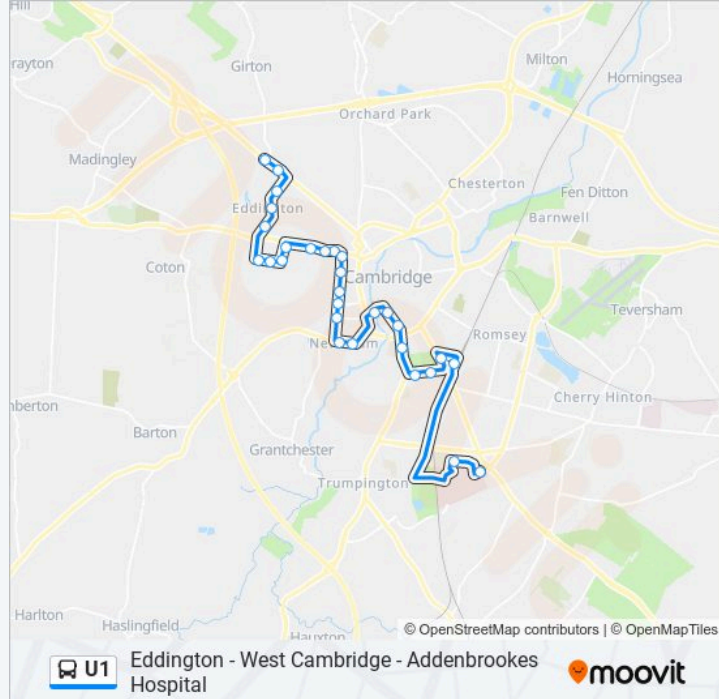

Use the Moovit App to find the closest U1 bus station near you and find out when is the next U1 bus arriving.

Direction: Addenbrookes

30 stops

[VIEW LINE SCHEDULE](#)

- Girton Road, Girton
- Thornton Road, Cambridge
- Milne Avenue, Girton
- Sainsburys, Cambridge
- Maddingley Road Park & Ride, Cambridge
- Philippa Fawcett Drive, Cambridge
- Veterinary School, Cambridge
- West Hub, Cambridge
- William Gates Building, Cambridge
- Bulstrode Gardens, Cambridge
- Storey's Way, Cambridge
- Maddingley Road, Newnham
- Playing Field, Cambridge
- Robinson College, Newnham
- West Road, Newnham
- Selwyn College, Newnham
- Grange Road, Newnham
- Grantchester Street, Newnham
- Queens' College, Cambridge
- Pembroke Street, Cambridge
- Fitzwilliam Museum, Cambridge

U1 bus Info

Direction: Addenbrookes

Stops: 30

Trip Duration: 48 min

Line Summary:

Bateman Street, Cambridge

Bowling Club, Cambridge

Shaftesbury Road, Cambridge

U1 bus Info

Direction: Girton

Stops: 29

Trip Duration: 45 min

Line Summary:

Wilberforce Road, Cambridge

Bulstrode Gardens, Cambridge

William Gates Building, Cambridge

West Hub, Cambridge

Veterinary School, Cambridge

Philippa Fawcett Drive, Cambridge

Madingley Road Park & Ride, Cambridge

Sainsbury'S, Cambridge

Milne Avenue, Cambridge

Thornton Road, Cambridge

Girton Road, Girton