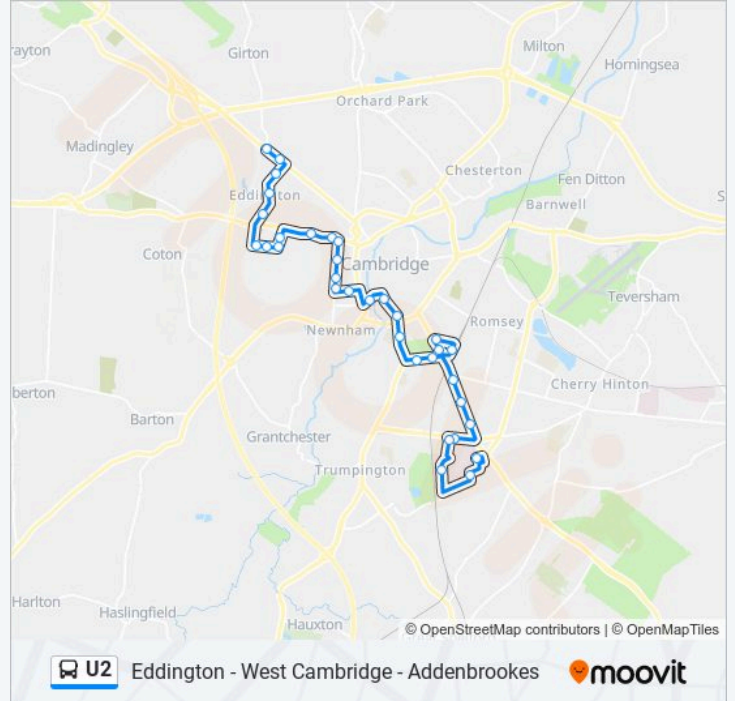

Use the Moovit App to find the closest U2 bus station near you and find out when is the next U2 bus arriving.

Direction: Addenbrookes

33 stops

[VIEW LINE SCHEDULE](#)

- Girton Road, Girton
- Thornton Road, Cambridge
- Milne Avenue, Girton
- Sainsburys, Cambridge
- Madingley Road Park & Ride, Cambridge
- Philippa Fawcett Drive, Cambridge
- Veterinary School, Cambridge
- West Hub, Cambridge
- William Gates Building, Cambridge
- Bulstrode Gardens, Cambridge
- Storey's Way, Cambridge
- Madingley Road, Newnham
- Playing Field, Cambridge
- Robinson College, Newnham
- West Road, Newnham
- University Library, Newnham
- Queens' College, Cambridge
- Pembroke Street, Cambridge
- Fitzwilliam Museum, Cambridge
- Bateman Street, Cambridge
- Bowling Club, Cambridge

U2 bus Info

Direction: Addenbrookes

Stops: 33

Trip Duration: 44 min

Line Summary:

Shaftesbury Road, Cambridge

Botanic Gardens, Cambridge

Hills Road, Cambridge

The Busway Railway Station, Cambridge

Hills Rd 6th Form Col, Cambridge

Blinco Grove, Cambridge

Perse School, Cambridge

Robinson Way, Cambridge

Long Rd 6th Form Coll, Cambridge

Francis Crick Avenue, Addenbrookes

Dame Mary Archer Way, Addenbrookes

Hospital Outpatients, Addenbrookes

Direction: Cambridge

30 stops

[VIEW LINE SCHEDULE](#)

Hospital Outpatients, Addenbrookes

Puddicombe Way, Addenbrookes

Long Rd 6th Form Coll, Cambridge