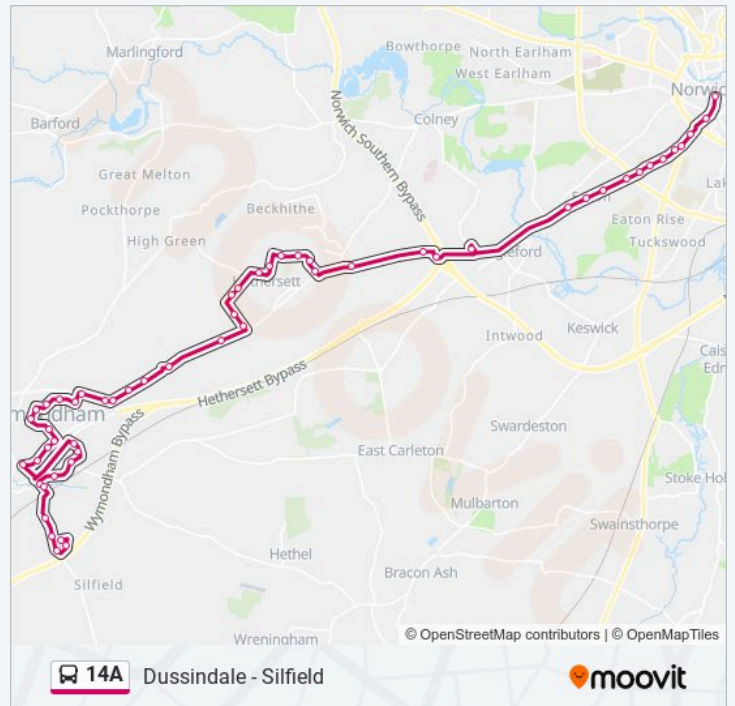

Lynch Green, Hethersett (Village)

Jaguar Road, Hethersett (Village)

Deacon Drive, Hethersett (Village)

Lakeland Way, Hethersett (Village)

Admirals Way, Hethersett (Village)

Colney Lane, Hethersett (Village)

Cottages, Thickethorn

Park & Ride, Thickthorn

Interchange, Cringleford

Elveden Close, Norwich

Judges Walk, Norwich

Branksome Road, Norwich

Leopold Road, Norwich

Lime Tree Road, Norwich