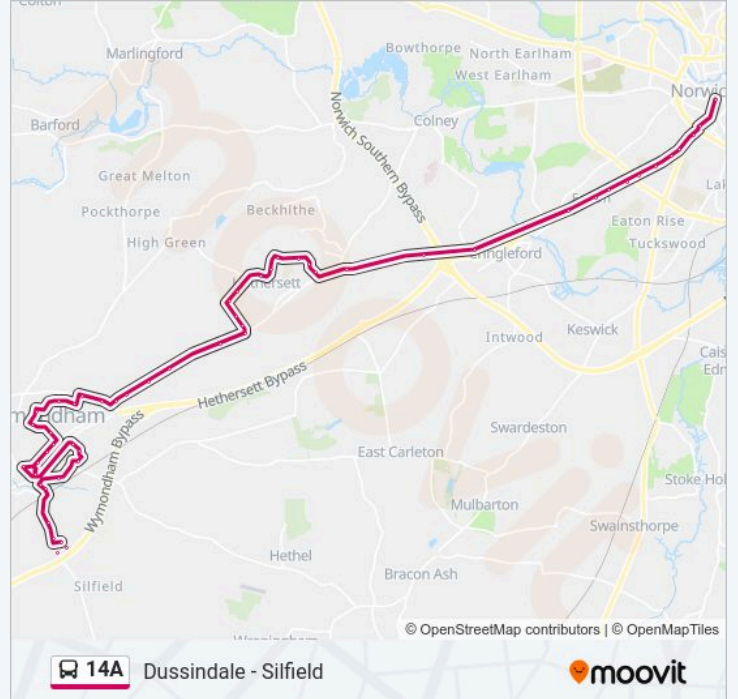

Use the Moovit App to find the closest 14A bus station near you and find out when is the next 14A bus arriving.

**Direction: Dussindale Park**

74 stops

[VIEW LINE SCHEDULE](#)

- Goshawk Rise, Silfield
- Curlew Crescent , Silfield
- Aspen Drive, Silfield
- Green Lane, Silfield
- Silfield Road, Silfield
- Valley Side, Wymondham
- Station Road, Wymondham
- Ayton Road, Wymondham
- Mallow Way, Harts Farm
- Mallow Road, Harts Farm
- Peacock Chase, Harts Farm
- Cross, Wymondham
- Kimberley Street, Wymondham
- Orchard Way, Wymondham
- Vimy Ridge, Wymondham
- Bellrope Lane, Wymondham
- Ethel Gooch Road, Wymondham
- Hewitts Lane, Wymondham
- Sheffield Road, Wymondham
- Ash Close, Wymondham
- Hawthorne Close, Wymondham

Flint House Gardens, Hethersett (Village)

The Crescent, Hethersett (Village)

St Davids Road, Hethersett (Village)

Bus Shelter, Hethersett (Village)

Park Farm Hotel & Leisure, Hethersett (B1172)

Elm Farm Business Park, Wymondham

Albini Way, Wymondham

Spinks Lane, Wymondham

Tuttles Lane, Wymondham

Greenland Avenue, Wymondham

Lime Tree Avenue, Wymondham

Hawthorne Close, Wymondham

Ash Close, Wymondham

Hewitts Lane, Wymondham