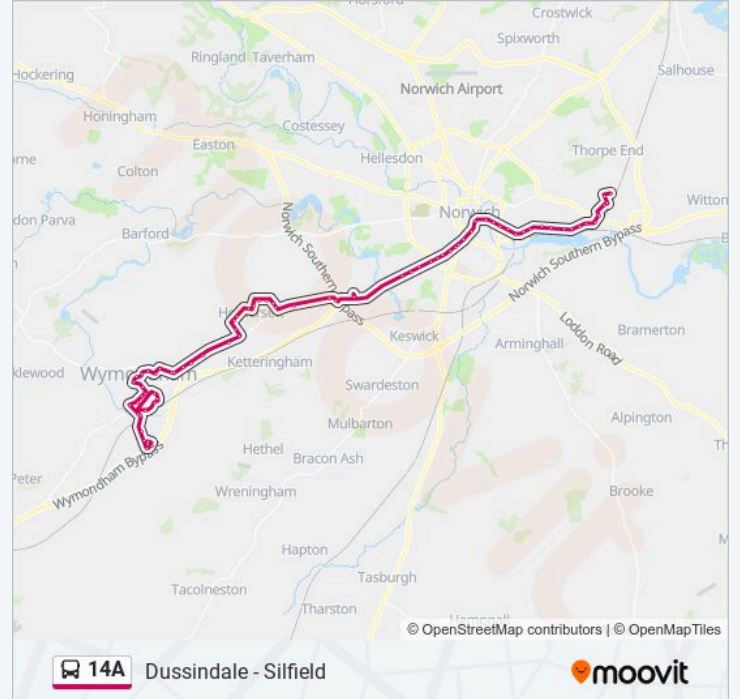

**14A bus Info**

**Direction:** Dussindale Park

**Stops:** 74

**Trip Duration:** 88 min

**Line Summary:**

Lime Tree Avenue, Wymondham

Greenland Avenue, Wymondham

Tuttles Lane, Wymondham

Admirals Way, Hethersett (Village)

Colney Lane, Hethersett (Village)

Cottages, Thickthorn

Park & Ride, Thickthorn

Interchange, Cringleford

Elveden Close, Norwich

Judges Walk, Norwich

Branksome Road, Norwich

Leopold Road, Norwich

Lime Tree Road, Norwich

Albemarle Road, Norwich

Town Close Road, Norwich

Eagle Walk, Norwich

Brunswick Road, Norwich

St Stephens Square, Norwich

St Stephens Street, Norwich City Centre

Langley School, Thorpe St Andrew

School Lane, Thorpe St Andrew

River Green, Thorpe St Andrew

Barber Place, Thorpe St Andrew

School Avenue, Thorpe St Andrew

St Andrews Avenue, Thorpe St Andrew

Primrose Crescent, Thorpe St Andrew