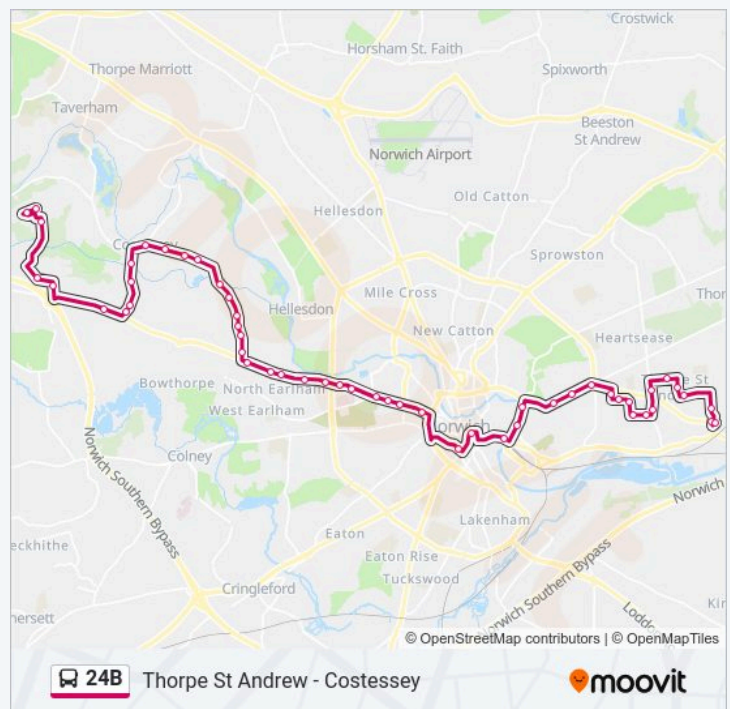

### 24B bus Info

**Direction:** Queens Hill

**Stops:** 52

**Trip Duration:** 65 min

**Line Summary:**

Oval Road, New Costessey  
Sunny Grove, New Costessey  
The Crown, New Costessey  
Kabin Road, New Costessey  
Hill Road, New Costessey  
Folgate Lane, Costessey  
Myrtle Avenue, Costessey  
Lime Tree Avenue, Costessey  
The Harte Of Costessey, Costessey  
Medical Centre, Costessey  
The Loke, Costessey  
East Hills Road, Costessey  
Roundwell Medical Centre, New Costessey  
Lord Nelson Drive, New Costessey  
Mcdonalds, Longwater Retail Park  
Copper Beach, Longwater Retail Park  
Magnolia Way, Queens Hill  
Wilderness Road, Queens Hill  
Kestral Avenue, Queens Hill

**Direction: Thorpe St Andrew**

49 stops

[VIEW LINE SCHEDULE](#)

Link Road, Longwater Retail Park  
Longwater Gravel, Longwater Retail Park  
Lord Nelson Drive, New Costessey  
Roundwell Medical Centre, New Costessey  
East Hills Road, Costessey  
The Loke, Costessey  
Medical Centre, Costessey  
Cleves Way, Costessey  
The Harte Of Costessey, Costessey  
Lime Tree Avenue, Costessey

**24B bus Info**

**Direction:** Thorpe St Andrew

**Stops:** 49

**Trip Duration:** 57 min