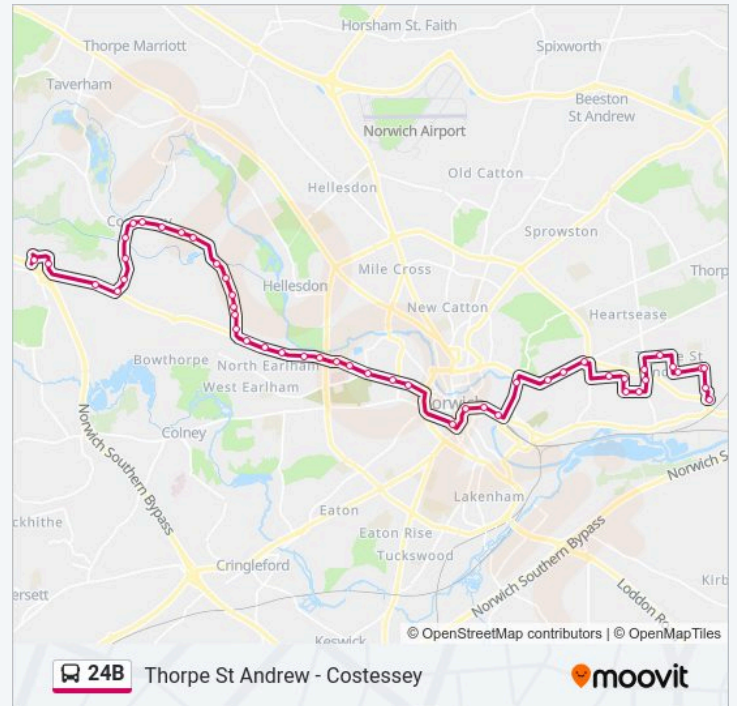

**24B bus Info**

**Direction:** Thorpe St Andrew

**Stops:** 49

**Trip Duration:** 57 min

Vincent Road, Norwich

Hilary Avenue, Norwich

The Heartsease, Norwich

Henby Way, Thorpe St Andrew

Hillcrest Road, Thorpe St Andrew

Weston Wood Road, Thorpe St Andrew

Thor Road, Thorpe St Andrew

Le Thunder Close, Thorpe St Andrew

Brenda James Close, Thorpe St Andrew

Acacia Road, Thorpe St Andrew

Camping Store, Thorpe St Andrew

Davidson Close, Thorpe St Andrew

Eastern Avenue, Thorpe St Andrew

Laundry Lane, Thorpe St Andrew

Eastern Road, Thorpe St Andrew