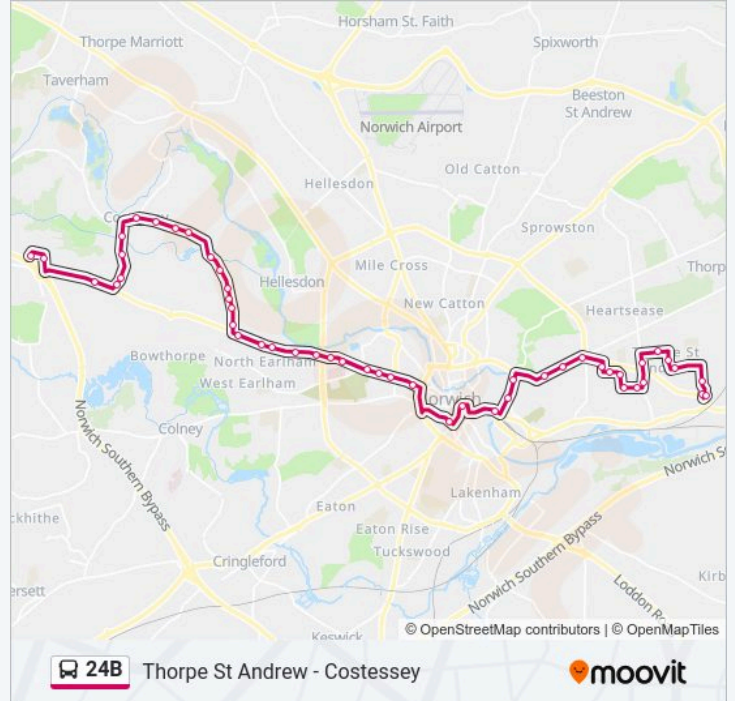

### 24B bus Info

**Direction:** Longwater Retail Park

**Stops:** 49

**Trip Duration:** 60 min

**Line Summary:**

Charles Square, Norwich

Adelaide Street, Norwich

St Philips Road, Norwich

Lime Tree Avenue, Costessey

The Harte Of Costessey, Costessey

Medical Centre, Costessey

The Loke, Costessey

East Hills Road, Costessey

Roundwell Medical Centre, New Costessey

Lord Nelson Drive, New Costessey

Mcdonalds, Longwater Retail Park

Link Road, Longwater Retail Park

**Direction: Queens Hill**

52 stops

[VIEW LINE SCHEDULE](#)

Sainsburys, Thorpe St Andrew

**24B bus Time Schedule**

Queens Hill Route Timetable:

**24B bus Info**

**Direction:** Thorpe St Andrew

**Stops:** 49

**Trip Duration:** 57 min