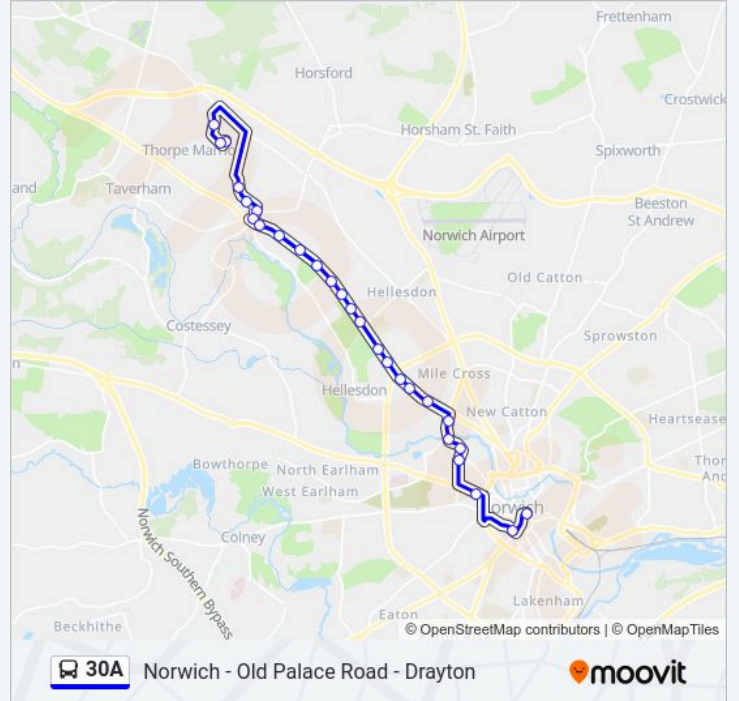

**Direction: Norwich City Centre**

25 stops

[VIEW LINE SCHEDULE](#)

- Cricket Close, Thorpe Marriott
- Winners Walk, Thorpe Marriott
- Cator Road, Drayton
- First School, Drayton
- Manor Farm Close, Drayton
- The Cock, Drayton
- Carter Road, Drayton
- King Georges Field, Drayton
- Hurn Road, Drayton
- Drayton Wood Road, Hellesdon
- Margaret Close, Hellesdon
- Hamond Road, Hellesdon
- Hospital, Hellesdon
- White Rose Park, Hellesdon
- Asda, Hellesdon
- Caley Close, Norwich
- Parr Road, Norwich
- Wheeler Road, Norwich
- Lidl Superstore, Norwich
- The Dolphin, Norwich
- Goodman Square, Norwich

Heigham Street, Norwich

Lidl Superstore, Norwich

Parr Road, Norwich

Whiffler Road, Norwich

Caley Close, Norwich

Asda, Helleston

White Rose Park, Helleston

Hospital, Helleston

### 30A bus Info

**Direction:** Thorpe Marriott

**Stops:** 27

**Trip Duration:** 29 min

**Line Summary:**

Carter Road, Drayton

The Cock, Drayton

Red Lion, Drayton

Hall Lane, Drayton

First School, Drayton

Cator Road, Drayton

Freeland Close, Thorpe Marriott

Radcliffe Road, Thorpe Marriott

Cricket Close, Thorpe Marriott

30A bus time schedules and route maps are available in an offline PDF at [moovitapp.com](https://moovitapp.com). Use the Moovit App to see live bus times, train schedule or subway schedule, and step-by-step directions for all public transit in East Anglia.