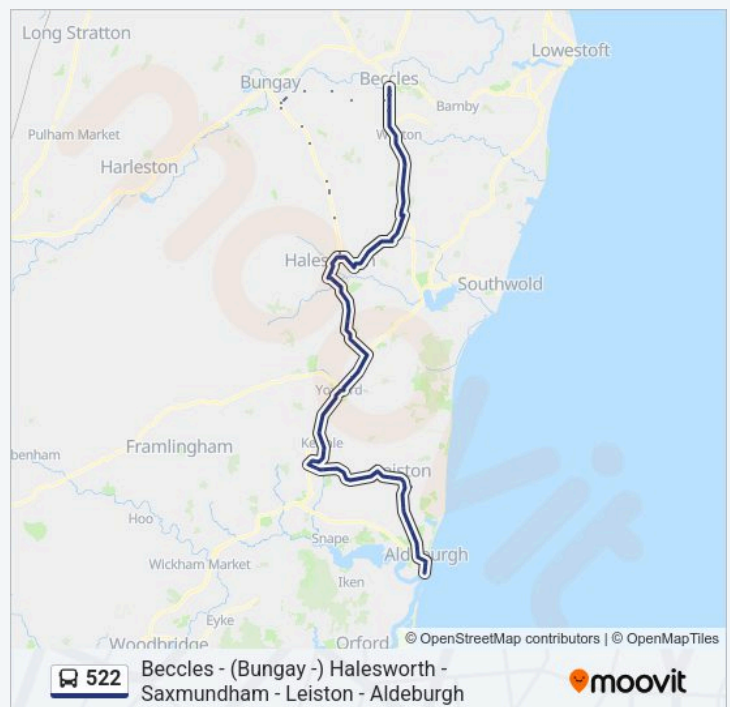

Direction: Beccles

81 stops

[VIEW LINE SCHEDULE](#)

Fort Green Car Park, Aldeburgh

Bus Shelter, Aldeburgh

Cinema, Aldeburgh

Aldehouse Drive, Aldeburgh

Police Station, Aldeburgh

Linden Road, Aldeburgh

North Warren, Aldeburgh

Birch Tree Lodge, Aldringham

Logwood, Aldringham

Aldringham Court, Aldringham

Parrot & Punchbowl, Aldringham

Goldings Lane, Aldringham

Alde Valley School, Leiston

Minden Drive, Leiston

Car Park, Leiston

Library, Leiston

Alde Valley Sixth Form, Leiston

Church Road, Leiston

St Margaret's Crescent, Leiston

Clay Hills, Leiston

Manor Gardens, Saxmundham

Waitrose, Saxmundham

Mill Road, Saxmundham

Saxon Road, Saxmundham

Heron Road, Saxmundham

Long Avenue, Saxmundham

Ashfords Close, Saxmundham

School, Saxmundham

522 bus Time Schedule

Beccles Route Timetable:

Monday	07:15-17:00
Tuesday	07:15-17:00
Wednesday	07:15-17:00
Thursday	07:15-17:00
Friday	07:15-17:00
Saturday	Not Operational
Sunday	Not Operational

522 bus Info

Direction: Beccles

Stops: 81

Trip Duration: 72 min

Line Summary: