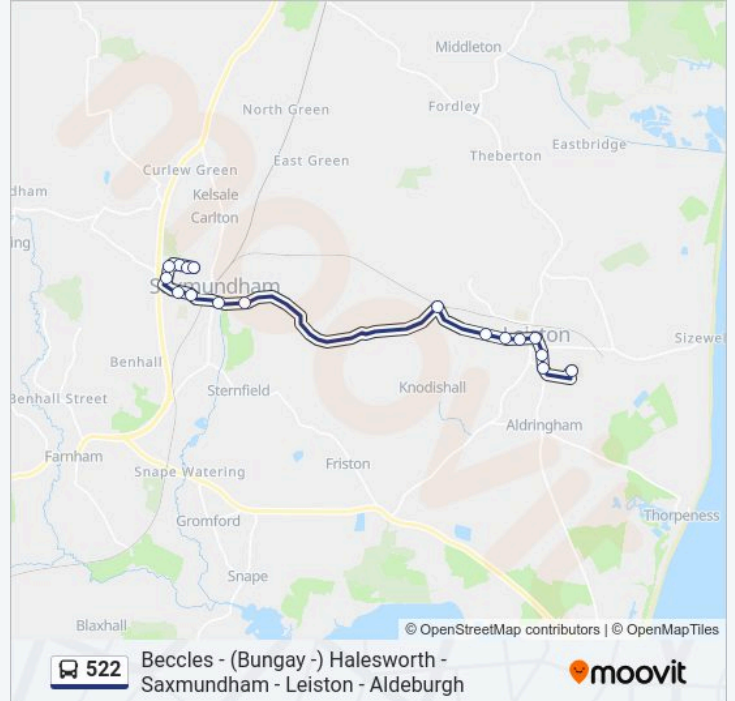

**522 bus Info****Direction:** Saxmundham**Stops:** 17**Trip Duration:** 22 min**Line Summary:**

**Direction: Yoxford**

34 stops

[VIEW LINE SCHEDULE](#)

- Fort Green Car Park, Aldeburgh
- Bus Shelter, Aldeburgh
- Cinema, Aldeburgh
- Aldehouse Drive, Aldeburgh
- Police Station, Aldeburgh
- Linden Road, Aldeburgh
- North Warren, Aldeburgh
- Birch Tree Lodge, Aldringham
- Logwood, Aldringham
- Aldringham Court, Aldringham
- Parrot & Punchbowl, Aldringham
- Goldings Lane, Aldringham
- Minden Drive, Leiston
- Car Park, Leiston
- Library, Leiston
- Alde Valley Sixth Form, Leiston
- Church Road, Leiston
- St Margaret's Crescent, Leiston