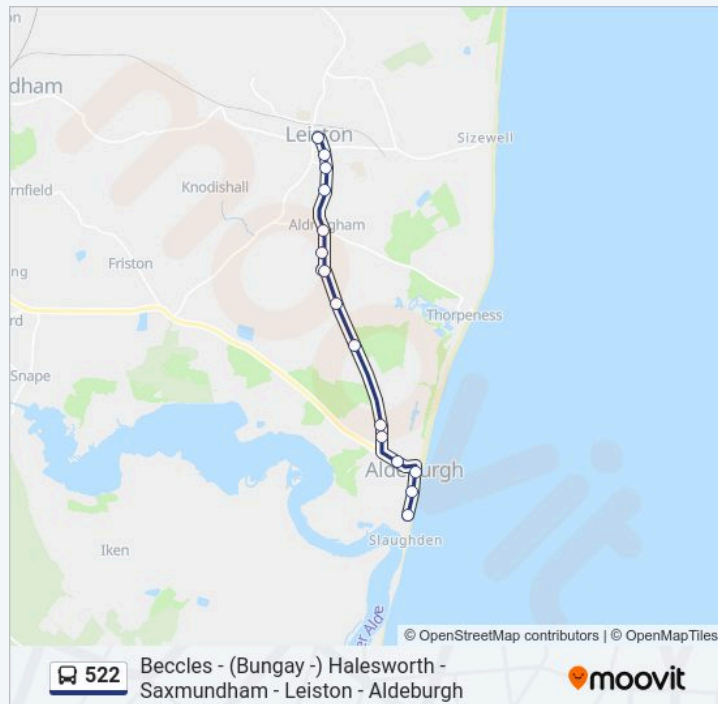

Aldringham Court, Aldringham

Parrot & Punchbowl, Aldringham

Goldings Lane, Aldringham

Minden Drive, Leiston

Car Park, Leiston

Library, Leiston

### 522 bus Info

**Direction:** Leiston

**Stops:** 15

**Trip Duration:** 14 min

**Line Summary:**