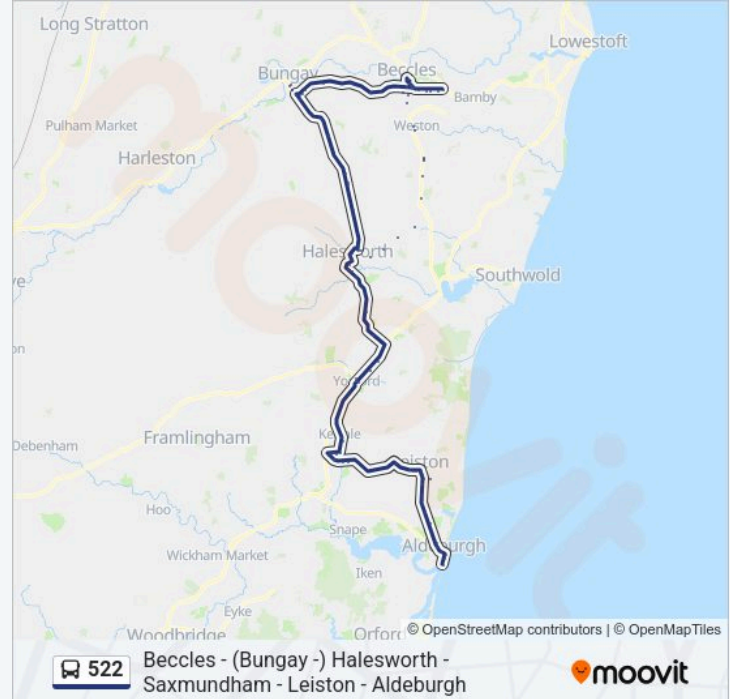

Holy Trinity Church, Bungay

Top Road, Ilketshall St Andrew

Southwold Road, Brampton

Westhall Farm, Sotherton

Brook Farm, Holton

Factory, Holton

Orchard Valley, Holton

Warwick Avenue, Halesworth

Mayfair Road, Bungay

Wingfield Street, Bungay

Wingfield Street, Bungay

Mettingham Turn, Ilketshall St John

Mill Houses, Ilketshall St Lawrence

Bus Shelter, Stone Street

Church Lane, Spexhall

Broadway Drive Industrial Estate, Broadway