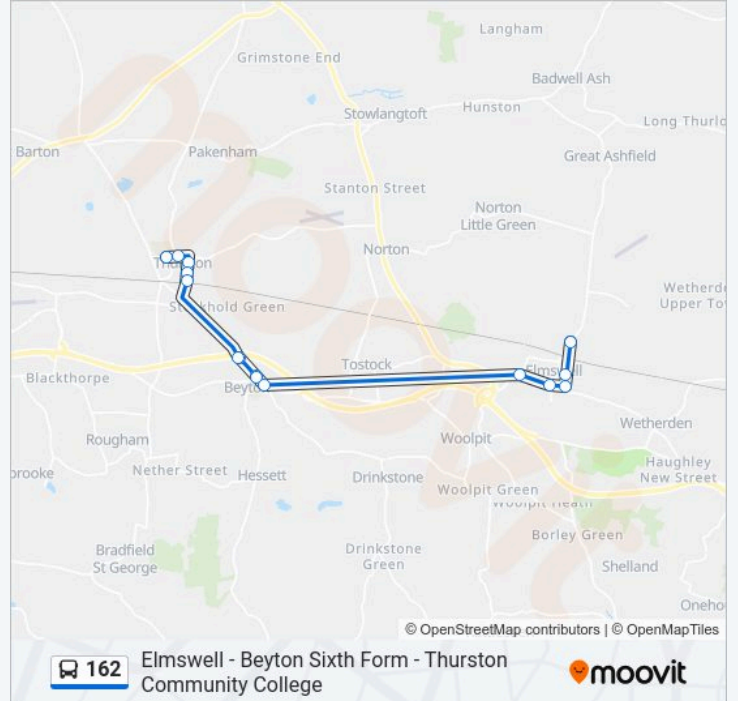

A14 Flyover, Beyton

A14 Flyover, Beyton

Manor House, Beyton

Manor House, Beyton

Thurston 6th Form, Beyton

School Road, Elmswell

New Road, Elmswell

Whatley Close, Elmswell

### 162 bus Time Schedule

Elmswell Route Timetable:

Sunday	Not Operational
Monday	15:25
Tuesday	15:25
Wednesday	15:25
Thursday	15:25
Friday	15:25
Saturday	Not Operational

### 162 bus Info

**Direction:** Elmswell

**Stops:** 15

**Trip Duration:** 28 min

**Line Summary:**

**Direction: Thurston**

15 stops

[VIEW LINE SCHEDULE](#)

- Harris Factory, Elmswell
- Shop Corner, Elmswell
- Memorial Library, Elmswell
- Whatley Close, Elmswell
- New Road, Elmswell
- School Road, Elmswell
- Bear Meadow, Beyton
- Thurston 6th Form, Beyton
- Manor House, Beyton
- A14 Flyover, Beyton
- Ryefields, Thurston
- The Green, Thurston
- Cloverfields, Thurston
- Rylands Close, Thurston
- Community College, Thurston