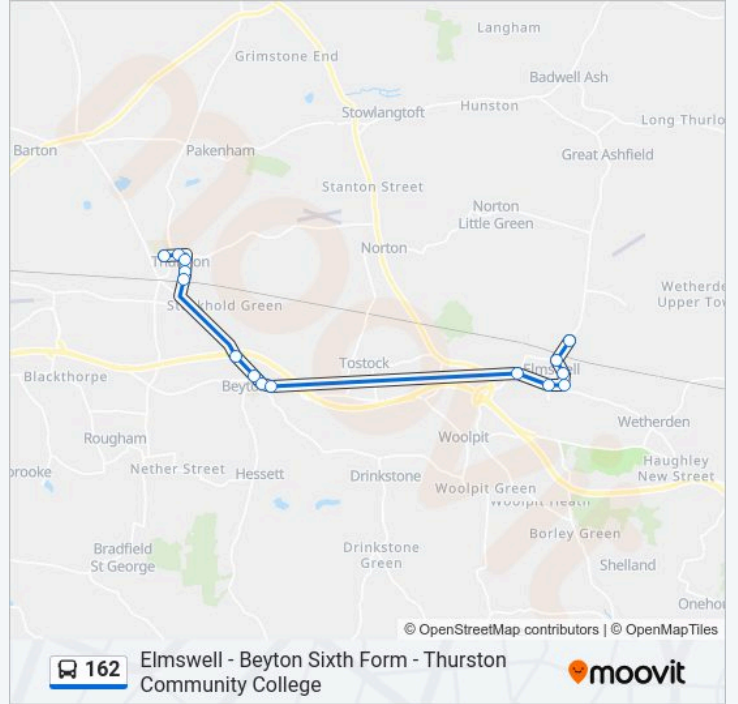

### 162 bus Info

**Direction:** Elmswell

**Stops:** 15

**Trip Duration:** 28 min

**Line Summary:**

**Direction: Thurston**

15 stops

[VIEW LINE SCHEDULE](#)

- Harris Factory, Elmswell
- Shop Corner, Elmswell
- Memorial Library, Elmswell
- Whatley Close, Elmswell
- New Road, Elmswell
- School Road, Elmswell
- Bear Meadow, Beyton
- Thurston 6th Form, Beyton
- Manor House, Beyton
- A14 Flyover, Beyton
- Ryefields, Thurston
- The Green, Thurston
- Cloverfields, Thurston
- Rylands Close, Thurston
- Community College, Thurston

**162 bus Time Schedule**

Thurston Route Timetable:

Sunday	Not Operational
Monday	07:59
Tuesday	07:59
Wednesday	07:59
Thursday	07:59
Friday	07:59
Saturday	Not Operational

**162 bus Info**

**Direction:** Thurston

**Stops:** 15

**Trip Duration:** 31 min

**Line Summary:**

162 bus time schedules and route maps are available in an offline PDF at [moovitapp.com](https://moovitapp.com). Use the Moovit App to see live bus times, train schedule or subway schedule, and step-by-step directions for all public transit in East Anglia.