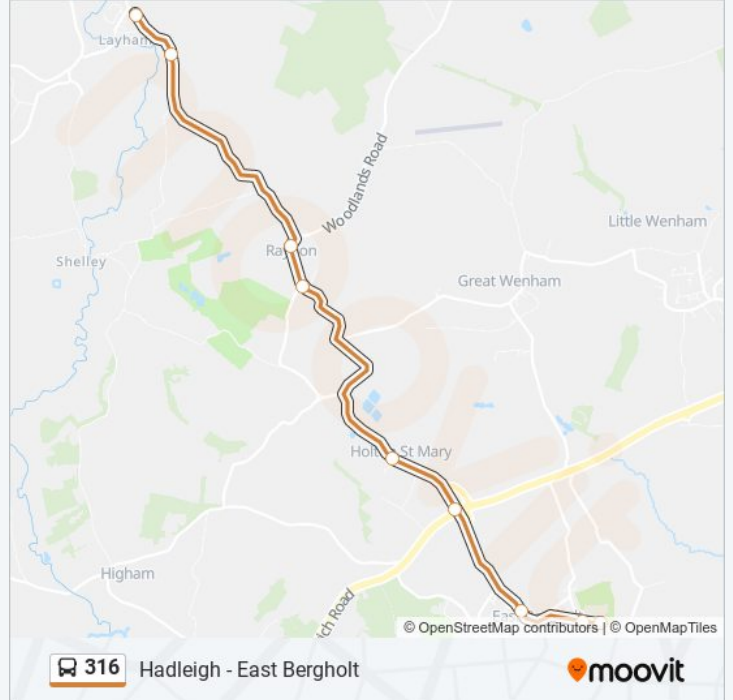

Stops: 16

Trip Duration: 24 min

Line Summary:

Direction: Upper Layham

9 stops

[VIEW LINE SCHEDULE](#)

- High School, East Bergholt
- Cooks Garage, East Bergholt
- Foxhall Fields, East Bergholt
- Four Sisters, East Bergholt
- Telephone Box, Holton St Mary
- Rectory Close, Raydon
- Church, Raydon
- Marquis Of Cornwallis, Upper Layham
- Council Houses, Upper Layham

Stops: 9

Trip Duration: 15 min

Line Summary:

316 bus time schedules and route maps are available in an offline PDF at moovitapp.com. Use the [Moovit App](#) to see live bus times, train schedule or subway schedule, and step-by-step directions for all public transit in East Anglia.