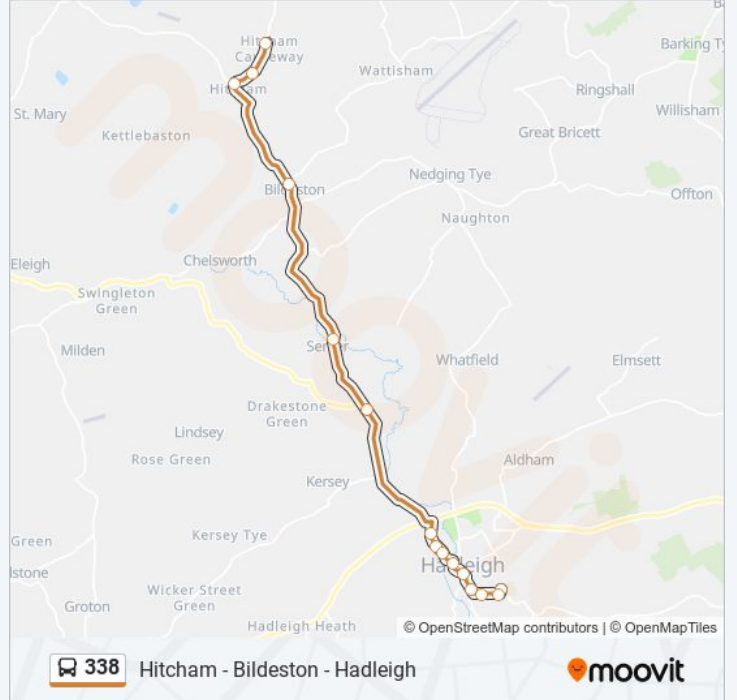

Use the Moovit App to find the closest 338 bus station near you and find out when is the next 338 bus arriving.

Direction: Hadleigh

14 stops

[VIEW LINE SCHEDULE](#)

Causeway Estate, Hitcham Causeway

Squirrels Depot, Hitcham

338 bus Info

Direction: Hadleigh

Stops: 14

Trip Duration: 27 min

Line Summary:

Direction: Hitcham Causeway

15 stops

[VIEW LINE SCHEDULE](#)

338 bus Time Schedule

Hitcham Causeway Route Timetable:

Sunday	Not Operational
Monday	14:55
Tuesday	14:55
Wednesday	14:55
Thursday	14:55
Friday	14:55
Saturday	Not Operational

338 bus Info

Direction: Hitcham Causeway

Stops: 15

Trip Duration: 25 min

Line Summary:

338 bus time schedules and route maps are available in an offline PDF at moovitapp.com. Use the [Moovit App](#) to see live bus times, train schedule or subway schedule, and step-by-step directions for all public transit in East Anglia.