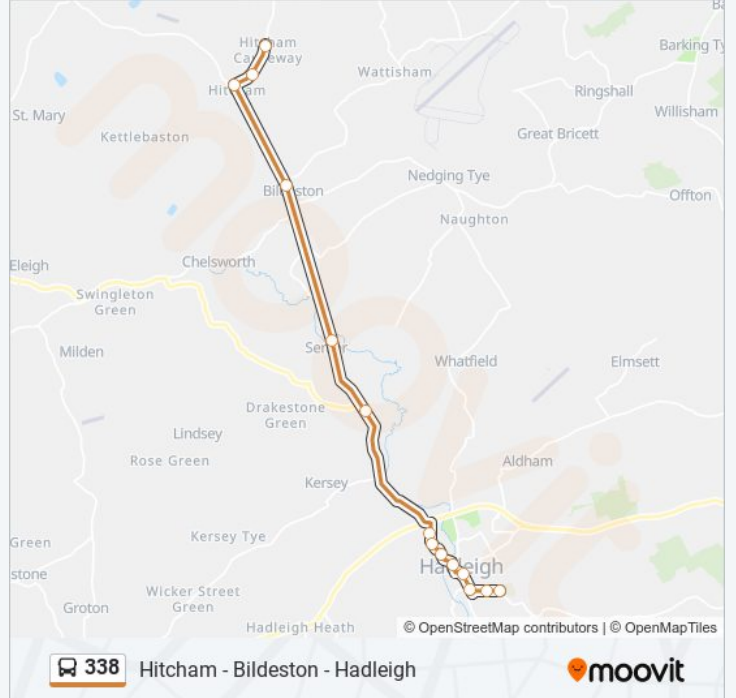

Use the Moovit App to find the closest 338 bus station near you and find out when is the next 338 bus arriving.

Direction: Hadleigh

14 stops

[VIEW LINE SCHEDULE](#)

Causeway Estate, Hitcham Causeway

Squirrels Depot, Hitcham

Bus Station, Hadleigh

Sydney Brown Court, Hadleigh

Highlands Road, Hadleigh

High School, Hadleigh

338 bus Time Schedule

Hadleigh Route Timetable:

Sunday	Not Operational
Monday	07:53
Tuesday	07:53
Wednesday	07:53
Thursday	07:53
Friday	07:53
Saturday	Not Operational

338 bus Info

Direction: Hadleigh

Stops: 14

Trip Duration: 27 min

Line Summary:

Direction: Hitcham Causeway

15 stops

[VIEW LINE SCHEDULE](#)