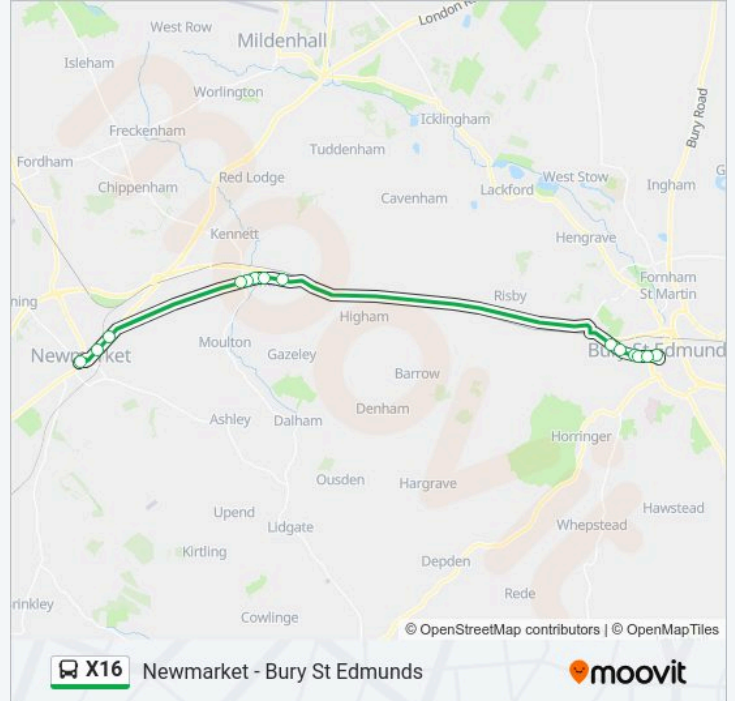

 **X16**

Newmarket - Bury St Edmunds

Get The App

The X16 bus line (Newmarket - Bury St Edmunds) has 2 routes. For regular weekdays, their operation hours are: (1) Bury St Edmunds: 15:05(2) Newmarket: 08:55
Use the Moovit App to find the closest X16 bus station near you and find out when is the next X16 bus arriving.

Direction: Bury St Edmunds

14 stops

[VIEW LINE SCHEDULE](#)

The Guineas Bus Station, Newmarket
St Agnes Church, Newmarket
Abington Place, Newmarket
Business Park, Kentford
The Bell, Kentford
Orchard Place, Kentford
The Cock, Kentford
Flint Cottages, Kentford
Cavendish Road, Bury St Edmunds
Hutton Close, Bury St Edmunds
Westley Road, Bury St Edmunds
West Suffolk College, Bury St Edmunds
Springfield Road, Bury St Edmunds
Bus Station, Bury St Edmunds

X16 bus Time Schedule

Bury St Edmunds Route Timetable:

Sunday	Not Operational
Monday	15:05
Tuesday	15:05
Wednesday	15:05
Thursday	15:05
Friday	15:05
Saturday	Not Operational

X16 bus Info

Direction: Bury St Edmunds

Stops: 14

Trip Duration: 30 min

Line Summary:

Direction: Newmarket

14 stops

[VIEW LINE SCHEDULE](#)

- Bus Station, Bury St Edmunds
- Springfield Road, Bury St Edmunds
- West Suffolk College, Bury St Edmunds
- Denham Close, Bury St Edmunds
- Hutton Close, Bury St Edmunds
- Cavendish Road, Bury St Edmunds
- Flint Cottages, Kentford
- The Cock, Kentford
- Orchard Place, Kentford
- The Bell, Kentford
- Business Park, Kentford
- Abington Place, Newmarket
- St Agnes Church, Newmarket
- The Guineas Bus Station, Newmarket