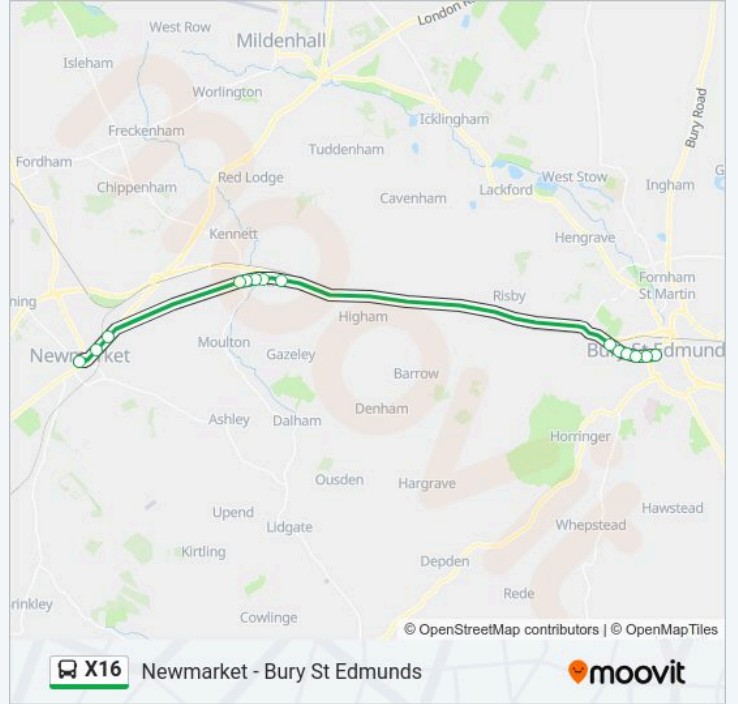

Direction: Bury St Edmunds

14 stops

[VIEW LINE SCHEDULE](#)

The Guineas Bus Station, Newmarket
St Agnes Church, Newmarket
Abington Place, Newmarket
Business Park, Kentford
The Bell, Kentford
Orchard Place, Kentford
The Cock, Kentford
Flint Cottages, Kentford
Cavendish Road, Bury St Edmunds
Hutton Close, Bury St Edmunds
Westley Road, Bury St Edmunds
West Suffolk College, Bury St Edmunds
Springfield Road, Bury St Edmunds
Bus Station, Bury St Edmunds

Stops: 14

Trip Duration: 30 min

Line Summary:

Direction: Newmarket

14 stops

[VIEW LINE SCHEDULE](#)

- Bus Station, Bury St Edmunds
- Springfield Road, Bury St Edmunds
- West Suffolk College, Bury St Edmunds
- Denham Close, Bury St Edmunds
- Hutton Close, Bury St Edmunds
- Cavendish Road, Bury St Edmunds
- Flint Cottages, Kentford
- The Cock, Kentford
- Orchard Place, Kentford
- The Bell, Kentford
- Business Park, Kentford
- Abington Place, Newmarket
- St Agnes Church, Newmarket
- The Guineas Bus Station, Newmarket

X16 bus Time Schedule

Newmarket Route Timetable:

Sunday	Not Operational
Monday	08:55
Tuesday	08:55
Wednesday	08:55
Thursday	08:55
Friday	08:55
Saturday	Not Operational

X16 bus Info

Direction: Newmarket

Stops: 14

Trip Duration: 30 min

Line Summary:

X16 bus time schedules and route maps are available in an offline PDF at moovitapp.com. Use the Moovit App to see live bus times, train schedule or subway schedule, and step-by-step directions for all public transit in East Anglia.