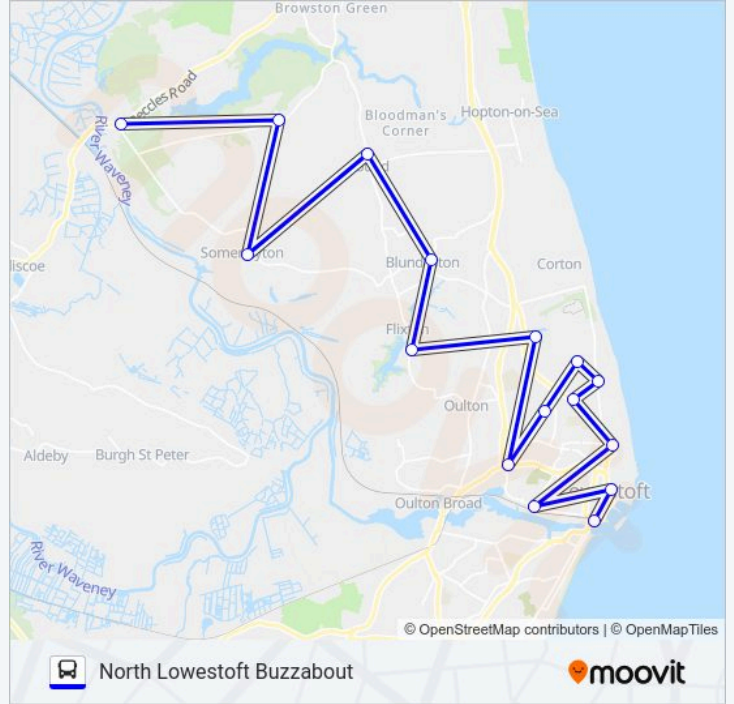

NORTH LOWESTOFT BUZZABOUT bus Info**Direction:** Lowestoft**Stops:** 16**Trip Duration:** 31 min**Line Summary:**

Direction: St Olaves

16 stops

[VIEW LINE SCHEDULE](#)

- Waveney Chambers, Lowestoft
- Police Station, Lowestoft
- North Quay Retail Park, Lowestoft
- St Margaret's Road, Lowestoft
- St Peter's Avenue, Gunton
- Links Road, Gunton
- Hubbards Avenue, Gunton St Peter
- Normandy Road, Gunton
- Fir Lane, Normanston
- Tesco, Pleasurewood Hills
- Council Houses, Flixton
- Community Centre, Blundeston
- Village Maid, Lound
- Post Office, Somerleyton
- Telephone Box, Ashby
- Herringfleet Road, St Olaves

NORTH LOWESTOFT BUZZABOUT bus Time Schedule

St Olaves Route Timetable:

Sunday	Not Operational
Monday	Not Operational
Tuesday	09:00 - 16:00
Wednesday	Not Operational
Thursday	09:00 - 16:00
Friday	Not Operational
Saturday	09:00 - 16:00

NORTH LOWESTOFT BUZZABOUT bus Info

Direction: St Olaves

Stops: 16

Trip Duration: 26 min

Line Summary:

NORTH LOWESTOFT BUZZABOUT bus time schedules and route maps are available in an offline PDF at moovitapp.com. Use the Moovit App to see live bus times, train schedule or subway schedule, and step-by-step directions for all public transit in East Anglia.