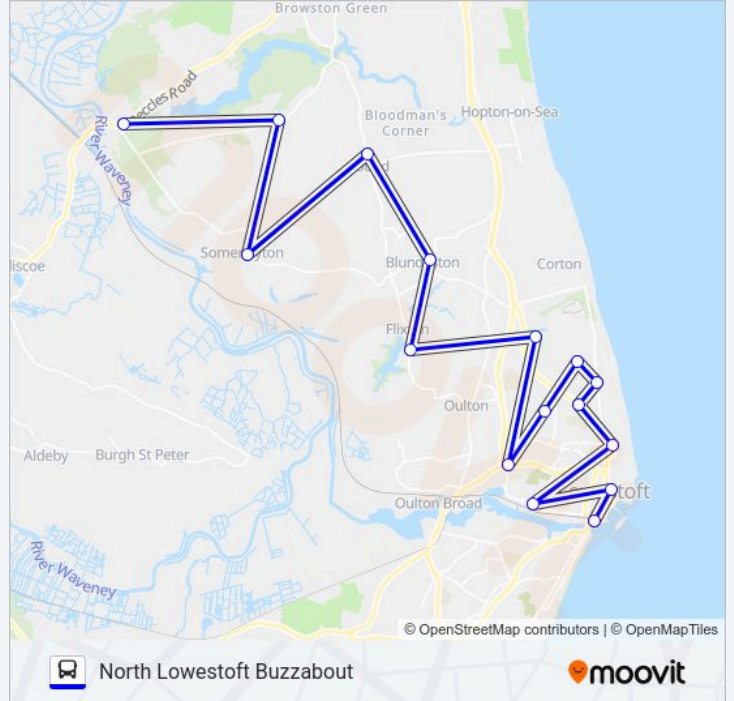

 **NORTH LOWESTOFT BUZZABOUT**

North Lowestoft Buzzabout

[Get The App](#)

The bus line North Lowestoft Buzzabout has 2 routes. For regular weekdays, their operation hours are:

(1) Lowestoft: 08:30 - 15:30(2) St Olaves: 09:00 - 16:00

Use the Moovit App to find the closest NORTH LOWESTOFT BUZZABOUT bus station near you and find out when is the next NORTH LOWESTOFT BUZZABOUT bus arriving.

Direction: Lowestoft

16 stops

[VIEW LINE SCHEDULE](#)

Herringfleet Road, St Olaves
 Telephone Box, Ashby
 Post Office, Somerleyton
 Village Maid, Lound
 Community Centre, Blundeston
 Council Houses, Flixton
 Tesco, Pleasurewood Hills
 Fir Lane, Normanston
 Normandy Road, Gunton
 Hubbards Avenue, Gunton St Peter
 Links Road, Gunton
 St Peter's Avenue, Gunton
 St Margaret's Road, Lowestoft
 North Quay Retail Park, Lowestoft
 Police Station, Lowestoft
 Waveney Chambers, Lowestoft

NORTH LOWESTOFT BUZZABOUT bus Info**Direction:** Lowestoft**Stops:** 16**Trip Duration:** 31 min**Line Summary:**

Direction: St Olaves

16 stops

[VIEW LINE SCHEDULE](#)

- Waveney Chambers, Lowestoft
- Police Station, Lowestoft
- North Quay Retail Park, Lowestoft
- St Margaret's Road, Lowestoft
- St Peter's Avenue, Gunton
- Links Road, Gunton
- Hubbards Avenue, Gunton St Peter
- Normandy Road, Gunton
- Fir Lane, Normanston
- Tesco, Pleasurewood Hills
- Council Houses, Flixton
- Community Centre, Blundeston
- Village Maid, Lound
- Post Office, Somerleyton
- Telephone Box, Ashby
- Herringfleet Road, St Olaves